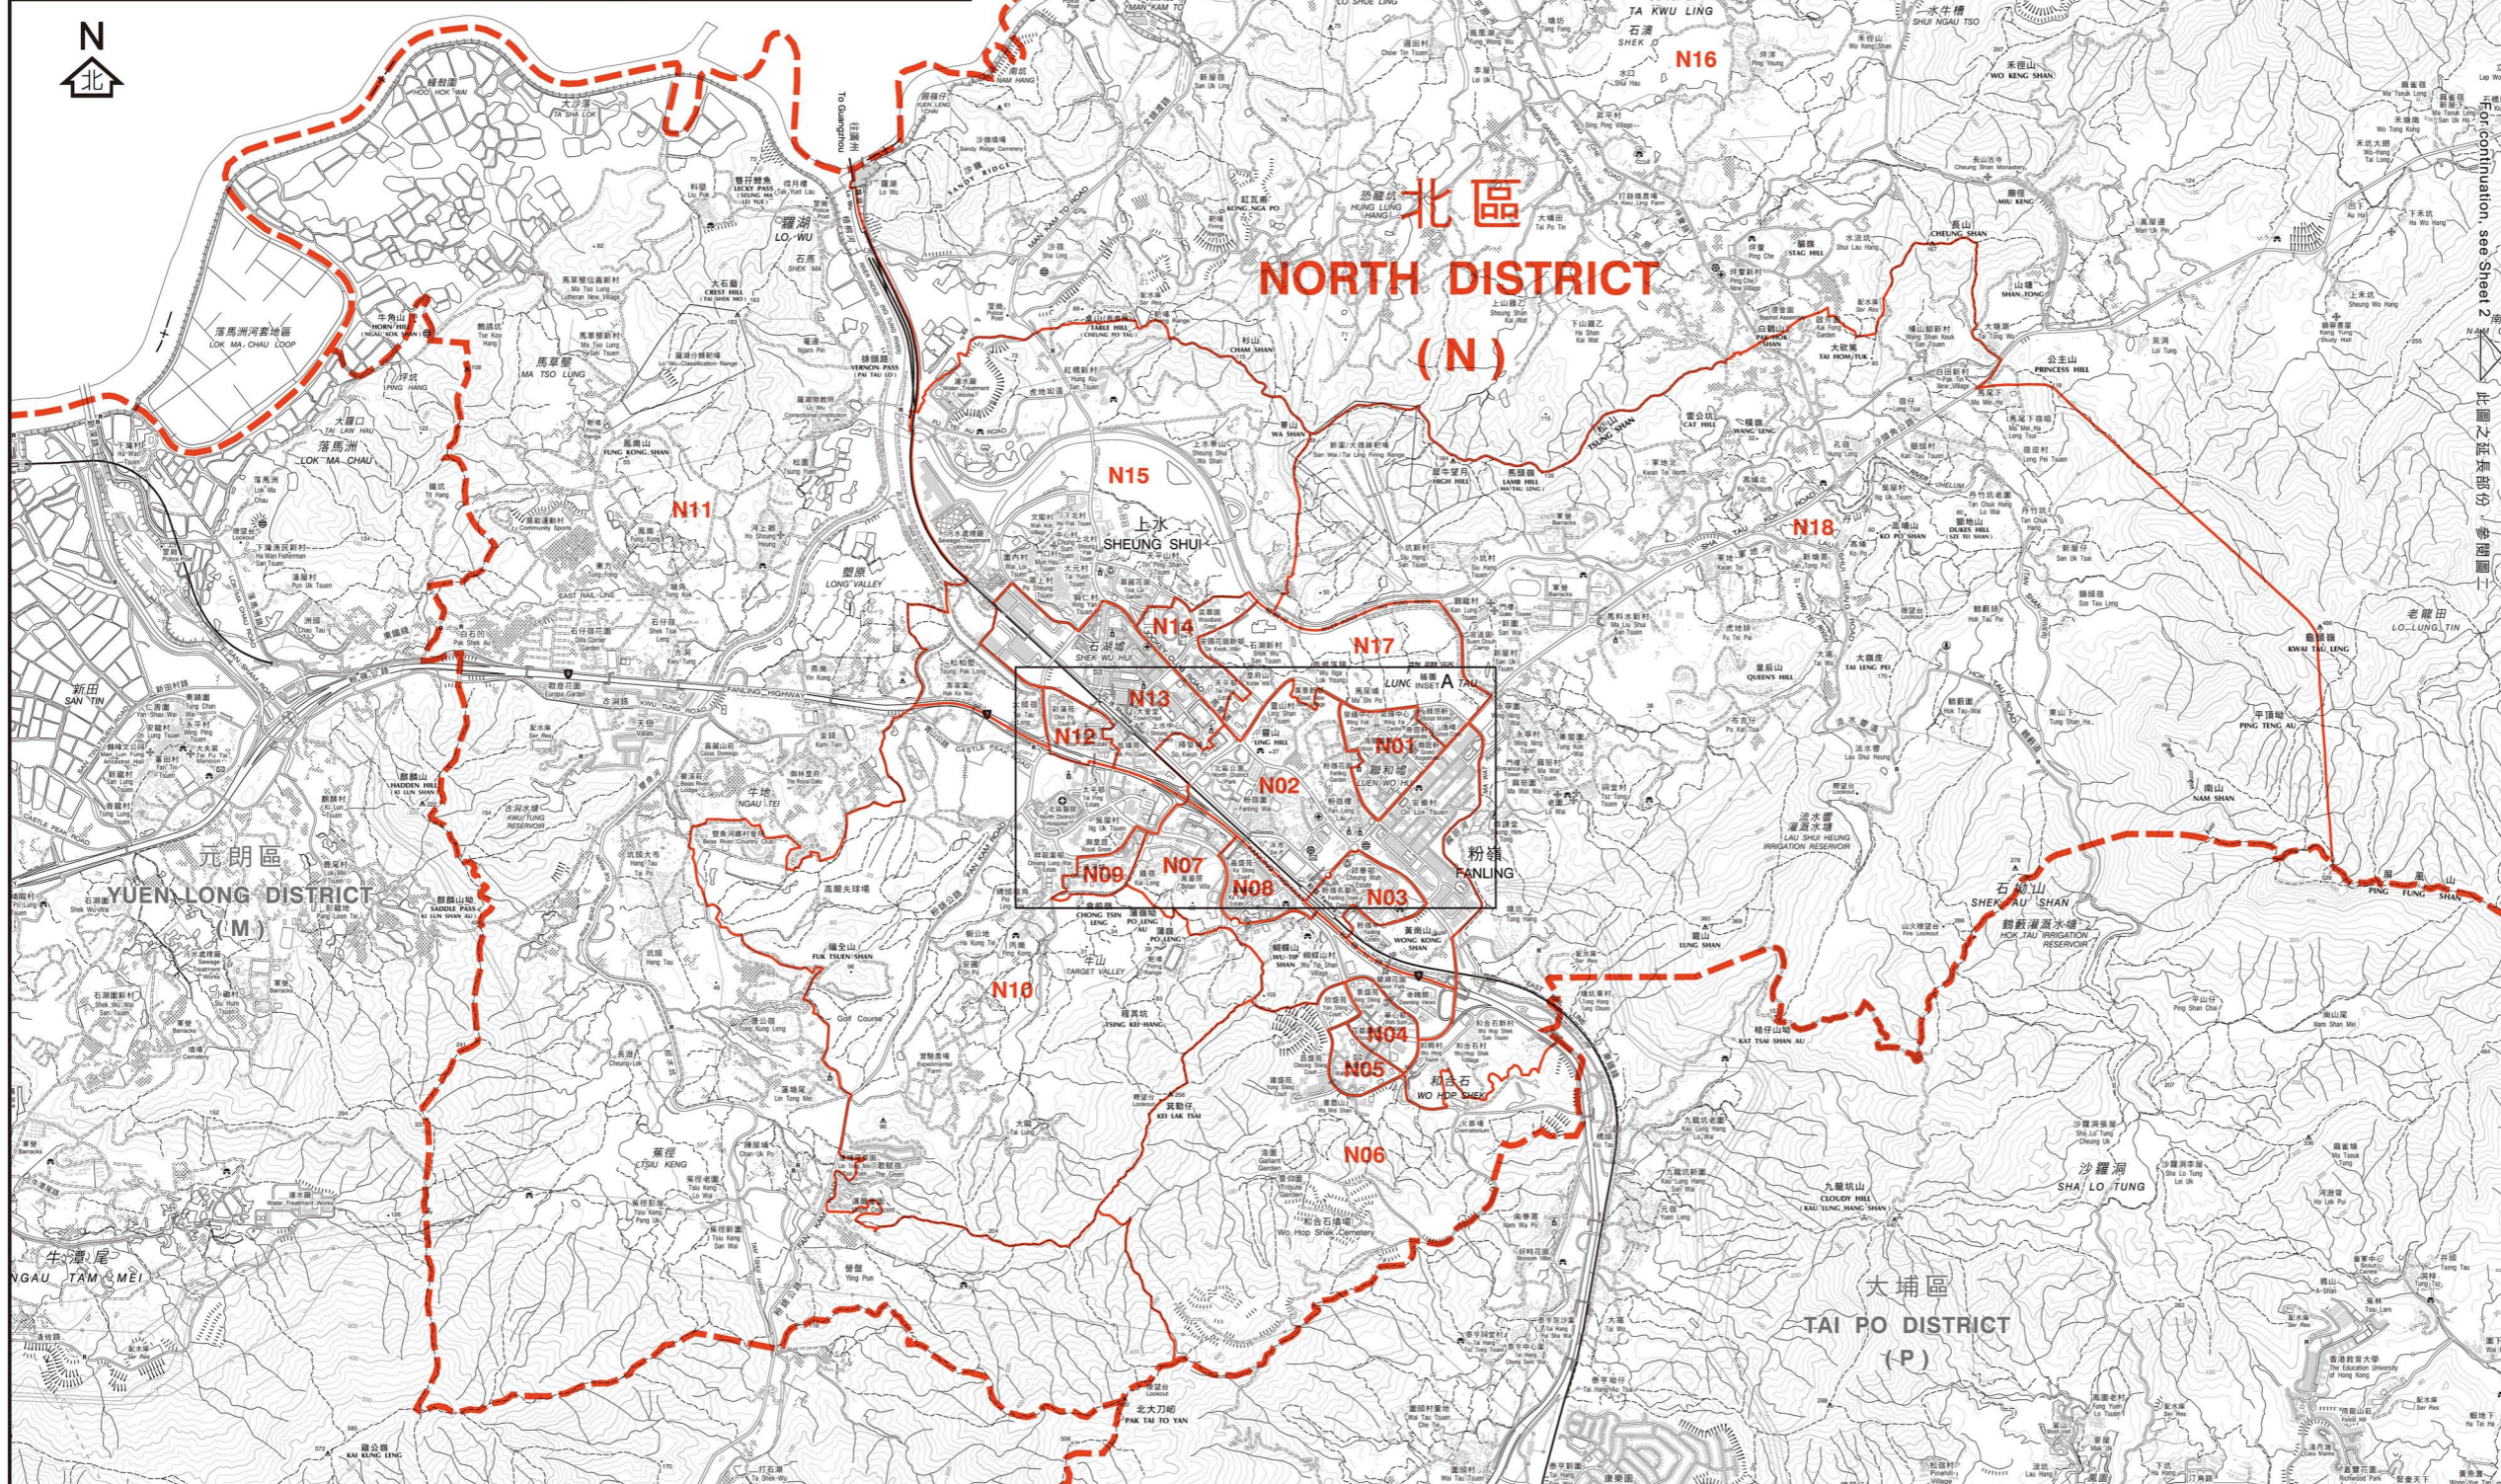

深圳市  
SHENZHEN SHI

區界線  
District Boundary

選區界線  
Constituency Boundary

選區代號及名稱  
Code and Name of Constituency

N01	聯和墟	Luen Wo Hui
N02	粉嶺市	Fanling Town
N03	祥華	Cheung Wah
N04	華都	Wah Do
N05	華明	Wah Ming
N06	欣盛	Yan Shing
N07	粉嶺南	Fanling South
N08	盛福	Shing Fuk
N09	清河	Ching Ho
N10	御太	Yu Tai
N11	上水鄉郊	Sheung Shui Rural
N12	彩園	Choi Yuen
N13	石湖墟	Shek Wu Hui
N14	天平西	Tin Ping West
N15	鳳翠	Fung Tsui
N16	沙打	Sha Ta
N17	天平東	Tin Ping East
N18	皇后山	Queen's Hill

行政長官會同行政會議根據《區議會條例》(第547章)第6(1)條就選區的劃定於二零一八年十二月四日通過此圖則  
This was the plan approved by the Chief Executive in Council on 4 December 2018 for the purpose of delineating constituencies declared under section 6(1) of the District Councils Ordinance (Cap 547)

區議會選區分界圖 — 北區(圖一)  
DISTRICT COUNCIL CONSTITUENCY BOUNDARIES — NORTH DISTRICT (SHEET 1)

圖則編號  
Plan No. DCCA/R/2019/N1

二零一九年二月版  
February 2019 Edition

選舉管理委員會刊印  
Published by the Electoral Affairs Commission

版權所有 未經許可 不得複製 © 2019 Copyright reserved - reproduction by permission only  
地政總署測繪處繪製  
Cartography by Survey & Mapping Office, Lands Department