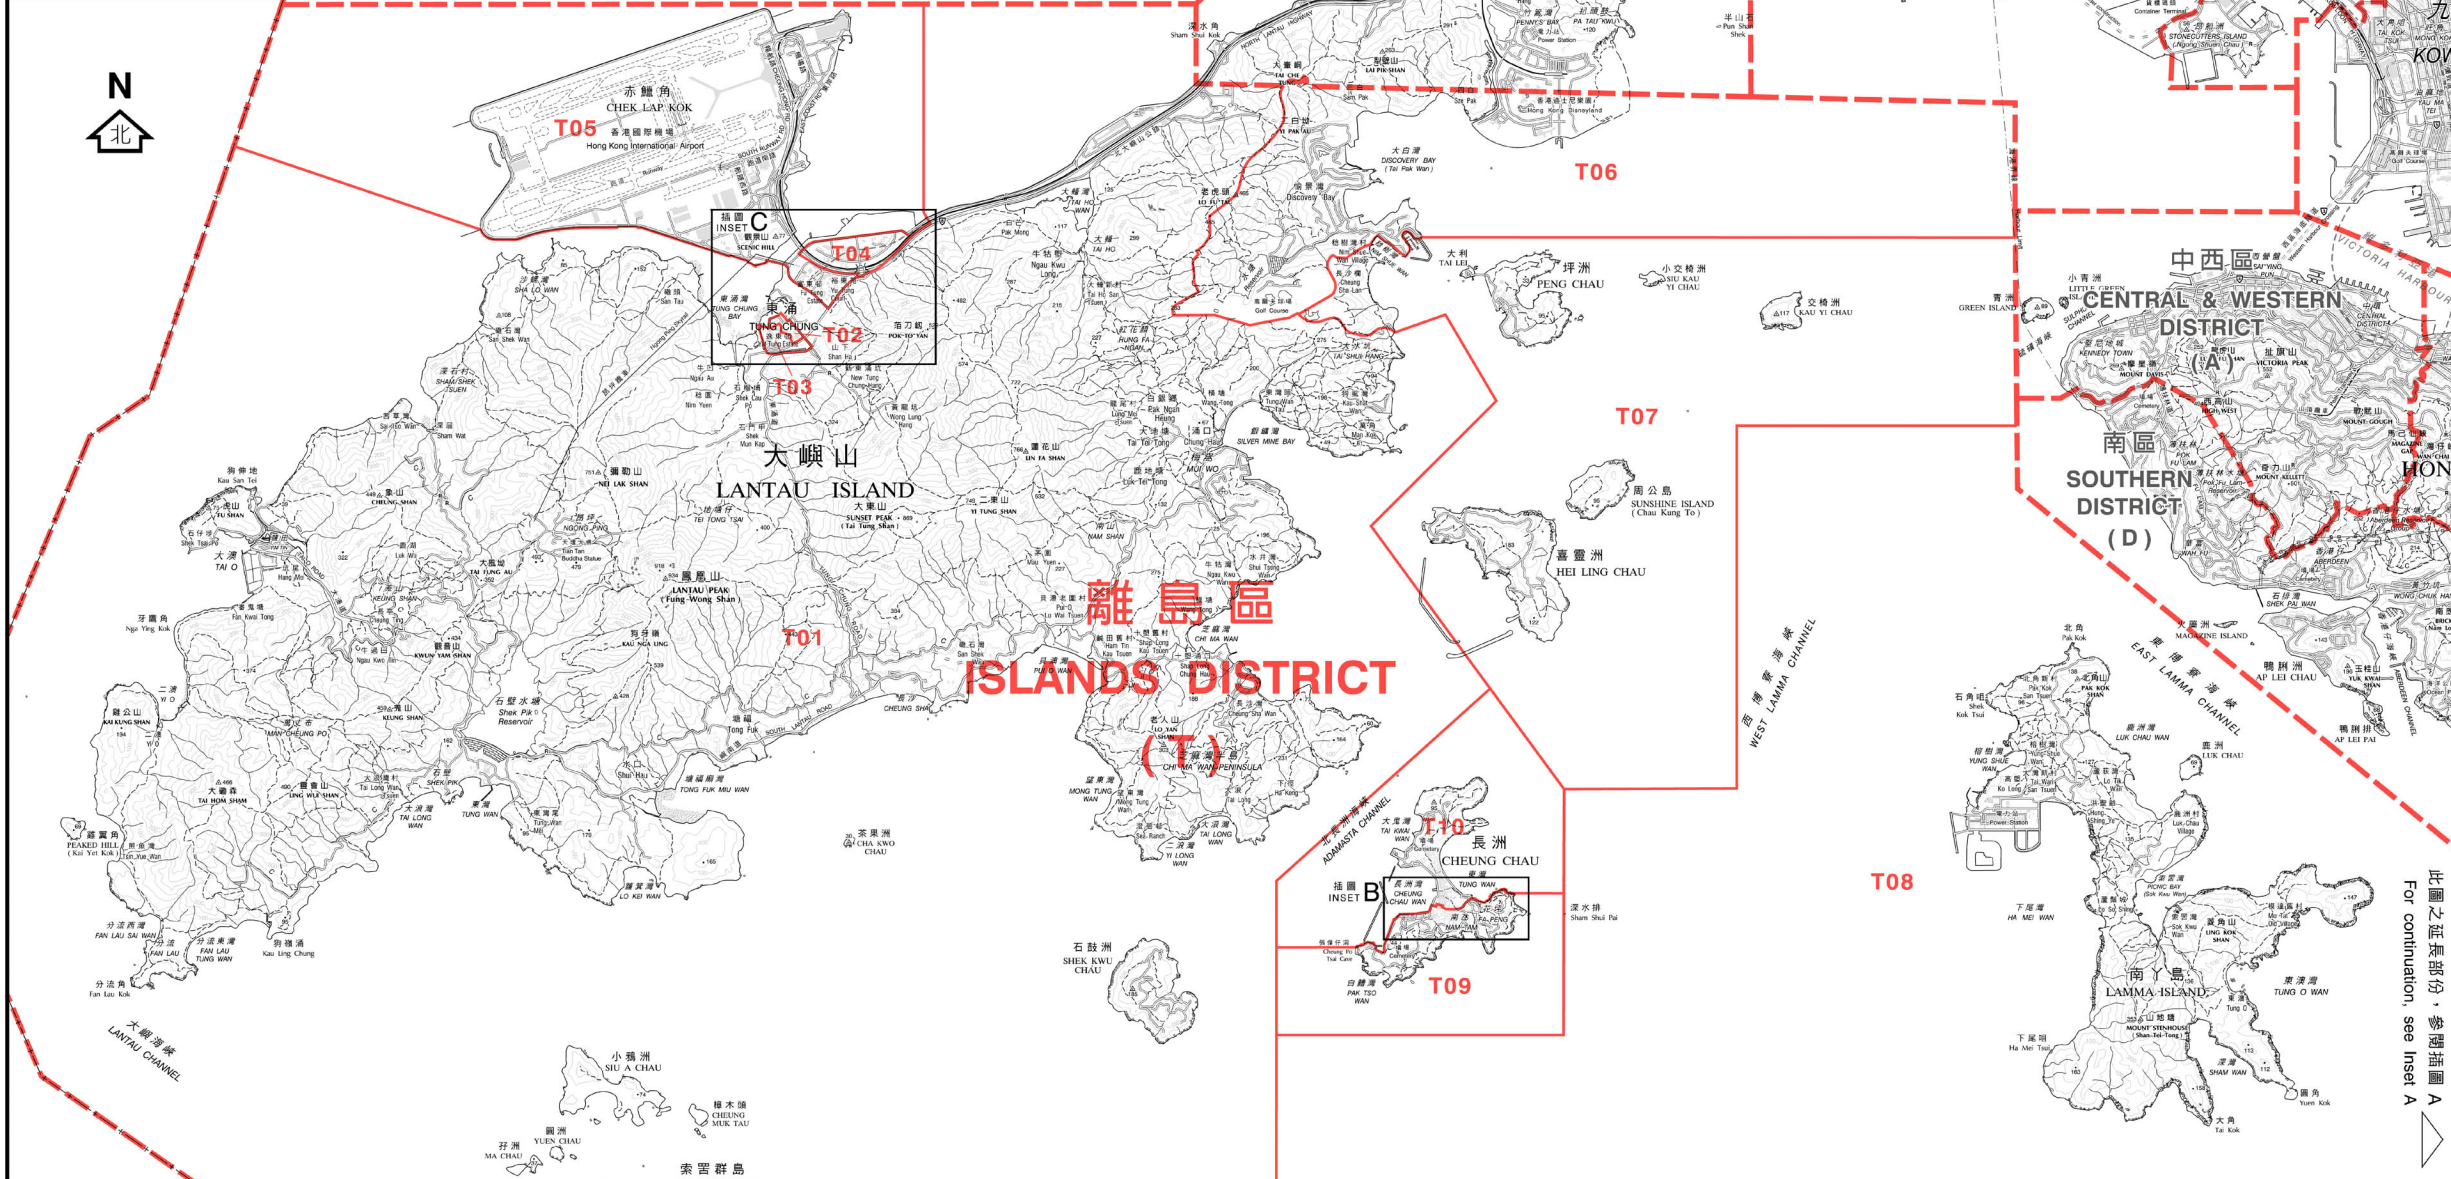

	區界線	District Boundary
	選區界線	Constituency Boundary

選區代號及名稱
Code and Name of Constituency

T01	大嶼山	Lantau
T02	逸東邨北	Yat Tung Estate North
T03	逸東邨南	Yat Tung Estate South
T04	東涌北	Tung Chung North
T05	東涌南	Tung Chung South
T06	愉景灣	Discovery Bay
T07	坪洲及喜靈洲	Peng Chau & Hei Ling Chau
T08	南丫及蒲台	Lamma & Po Toi
T09	長洲南	Cheung Chau South
T10	長洲北	Cheung Chau North

此圖之延展部份，參閱插圖 A
For continuation, see Inset A

行政長官會同行政會議根據《區議會條例》(第547章)第6(1)條就選區的劃定於二零零六年十二月十二日通過此圖則
This was the plan approved by the Chief Executive in Council on 12 December 2006 for the purpose of delineating constituencies declared under section 6(1) of the District Councils Ordinance (Cap 547)

區議會選區分界圖 — 離島區
DISTRICT COUNCIL ELECTORAL BOUNDARIES — ISLANDS DISTRICT

圖則編號 DCCA/R/2007/T
Plan No.
二零零七年四月版 April 2007 Edition
選舉管理委員會刊印
Published by the Electoral Affairs Commission
版權所有 未經許可 不得複製 © 2007 Copyright reserved - reproduction by permission only
地政總署測繪處繪製
Cartography by Survey & Mapping Office, Lands Department