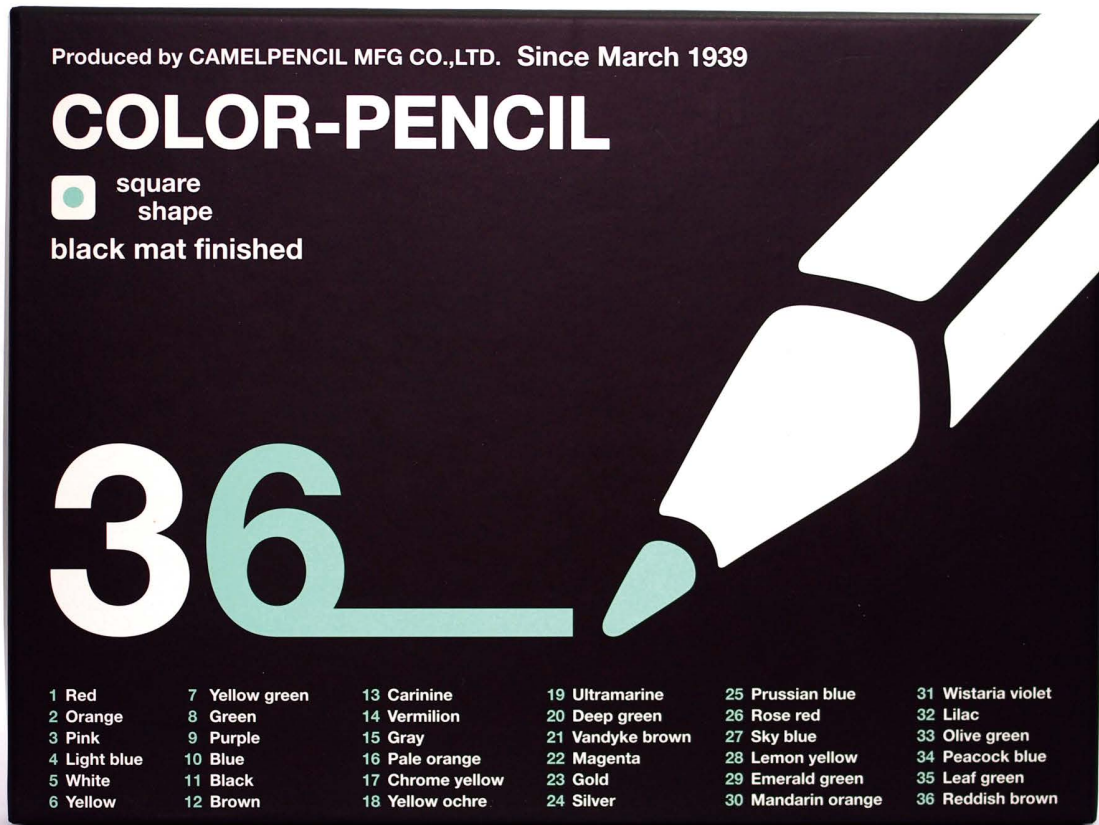

# COLOR PENCIL

MADE IN JAPAN

16-2 SLP 7 in 1 color  
100pcs 丸軸

CA-P1 7 in 1 color  
100pcs

CA-7C 7 in 1 color  
60pcs  
3角 7.4φ

BW-7 7 in 1 color  
Black wood pencil  
50pcs

ITEM No. CA-PE/COL36  
 square shape / black mat finished  
 4角 6.7φ 177mm  
 (箱サイズ 245 × 186 × 19mm)