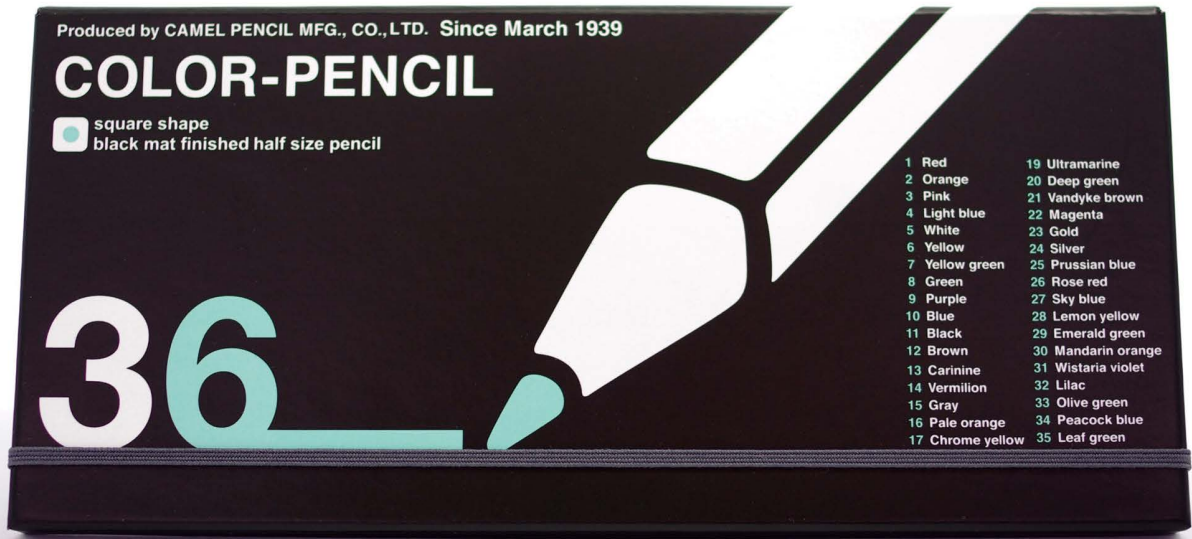

36 COLOR PENCIL (HALF)

MADE IN JAPAN

ITEM No. CA-PE/COL36 HS
square shape / black mat finished
4角 5.4φ 88mm
(箱サイズ 200 × 93 × 11mm)