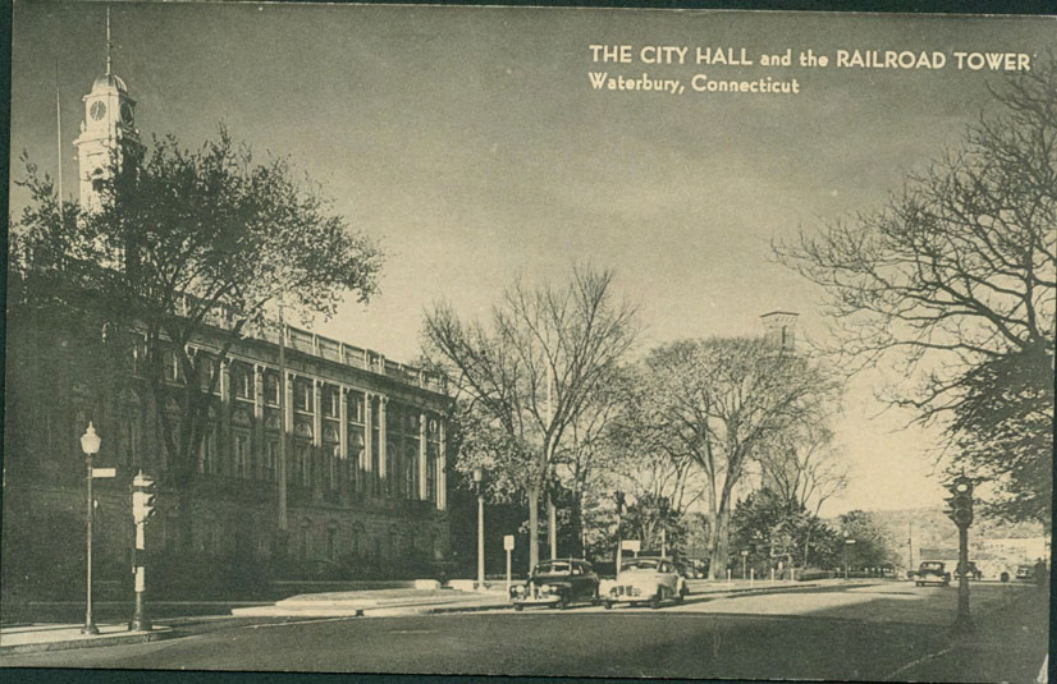

WATERBURY from the WEST

8-23

501

8-23

502

THE CITY HALL and the RAILROAD TOWER
Waterbury, Connecticut

THE RAILROAD TOWER
Waterbury, Connecticut

Volume in drive S is Data