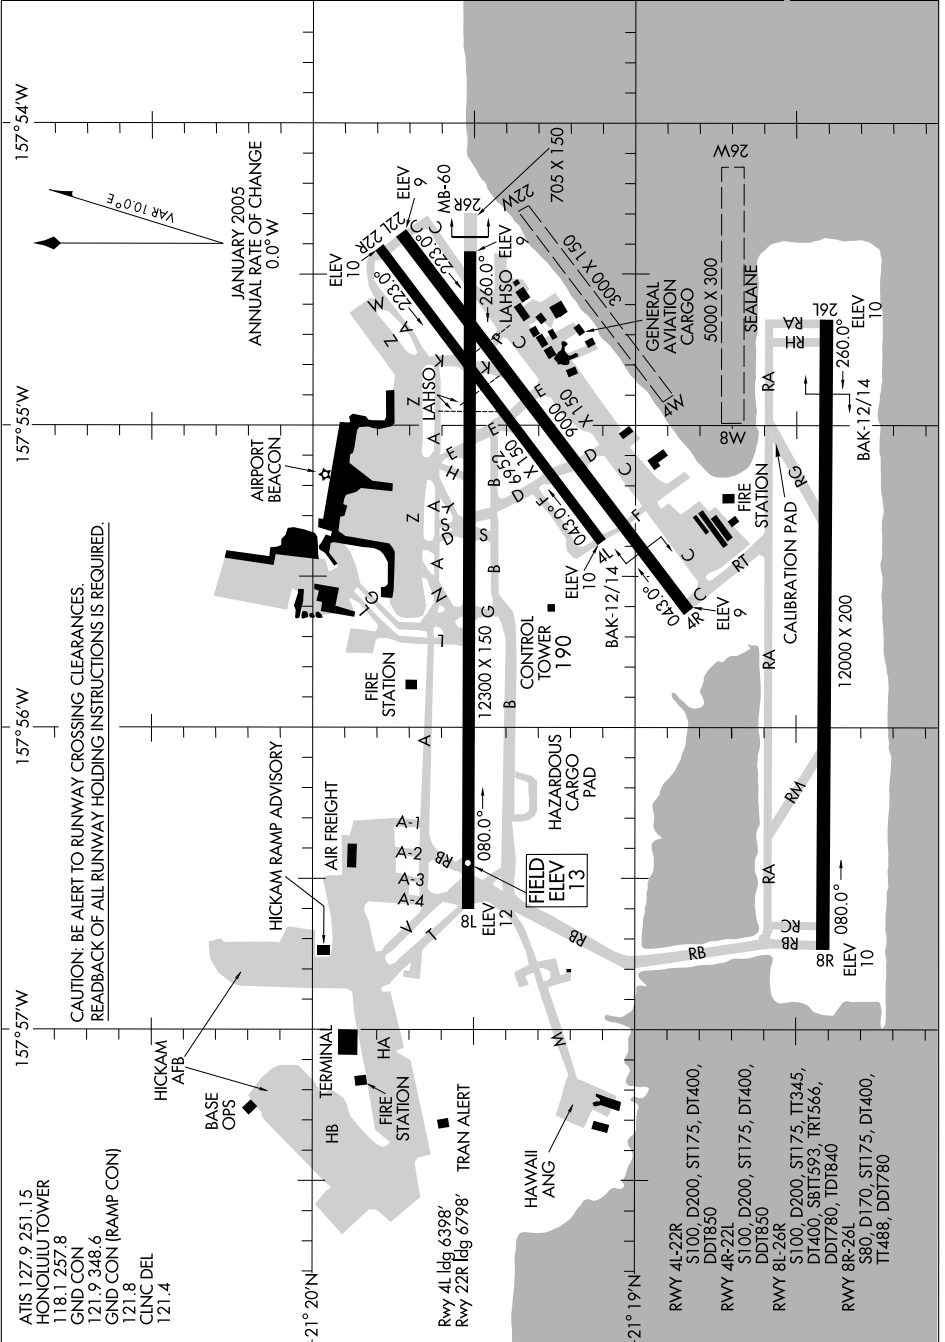

# AIRPORT DIAGRAM

AL-754 (FAA)

HONOLULU INTL (HNL) (PHNL)  
HONOLULU, HAWAII

PAC, 15 MAR 2007 to 12 APR 2007

PAC, 15 MAR 2007 to 12 APR 2007

# AIRPORT DIAGRAM

HONOLULU, HAWAII  
HONOLULU INTL (HNL) (PHNL)