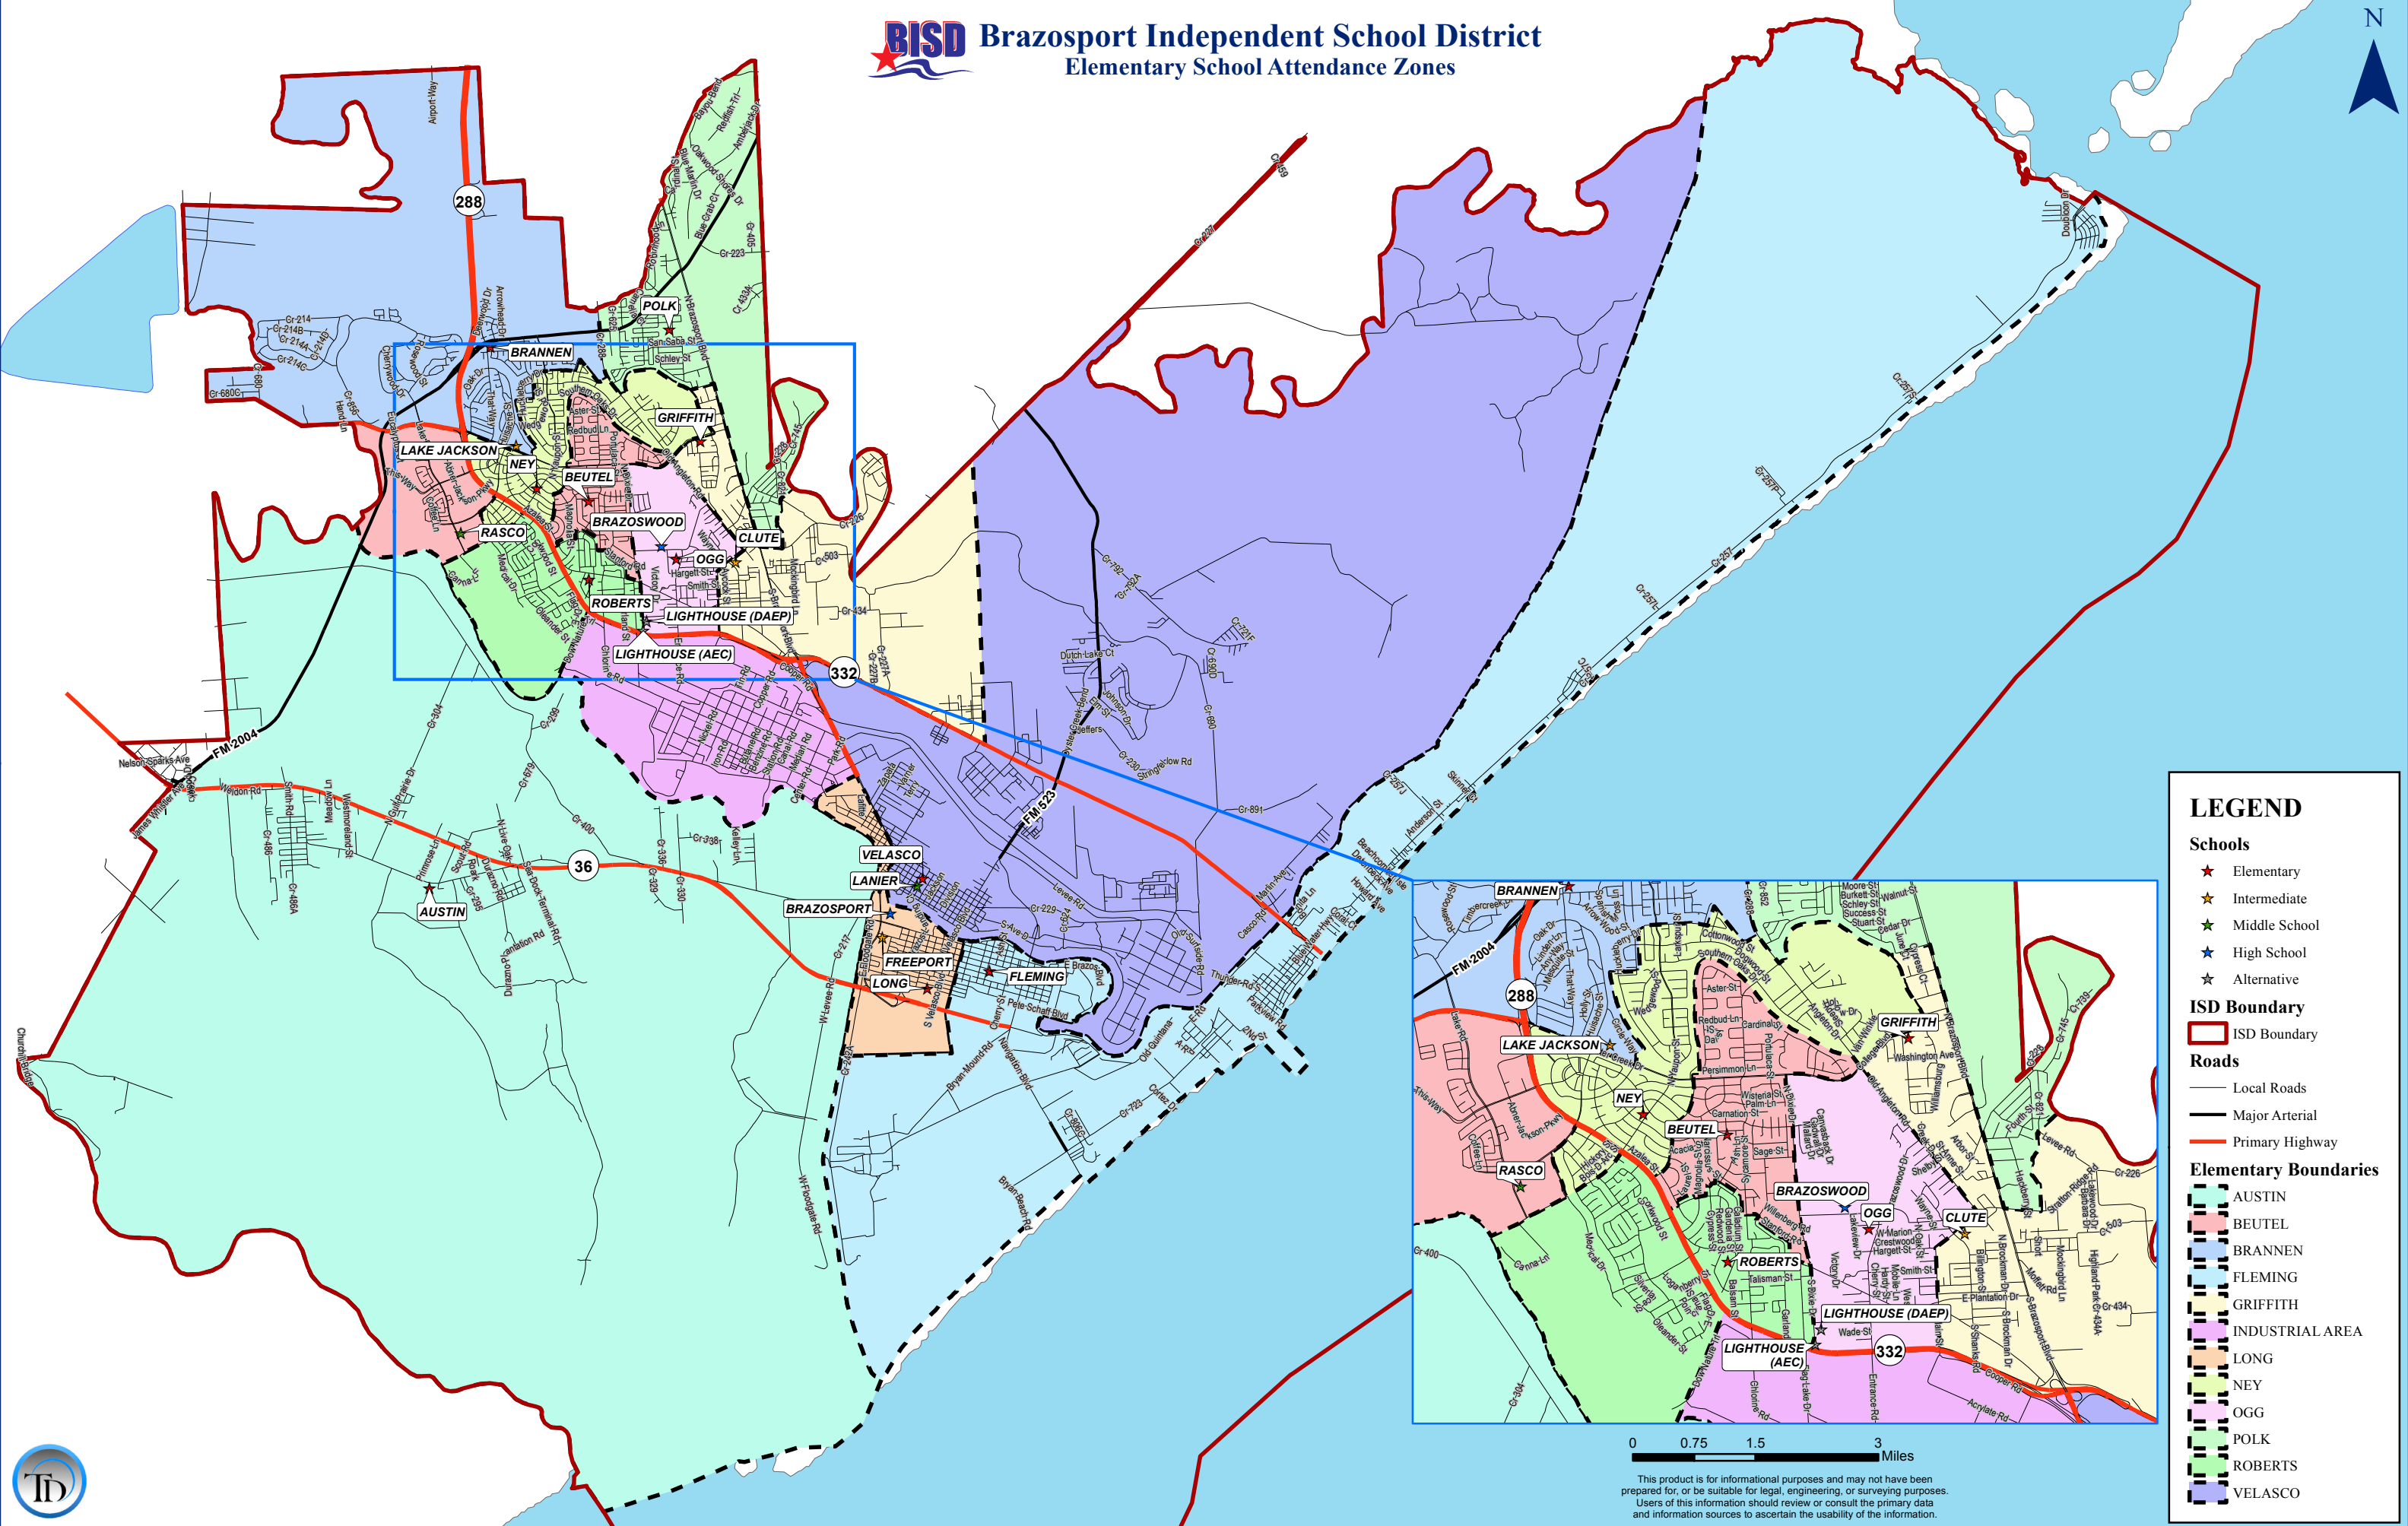

BISD Brazosport Independent School District
Elementary School Attendance Zones

LEGEND

Schools

- ★ Elementary
- ★ Intermediate
- ★ Middle School
- ★ High School
- ★ Alternative

ISD Boundary

- ▭ ISD Boundary

Roads

- Local Roads
- Major Arterial
- Primary Highway

Elementary Boundaries

- ▭ AUSTIN
- ▭ BEUTEL
- ▭ BRANNEN
- ▭ FLEMING
- ▭ GRIFFITH
- ▭ INDUSTRIAL AREA
- ▭ LONG
- ▭ NEY
- ▭ OGG
- ▭ POLK
- ▭ ROBERTS
- ▭ VELASCO