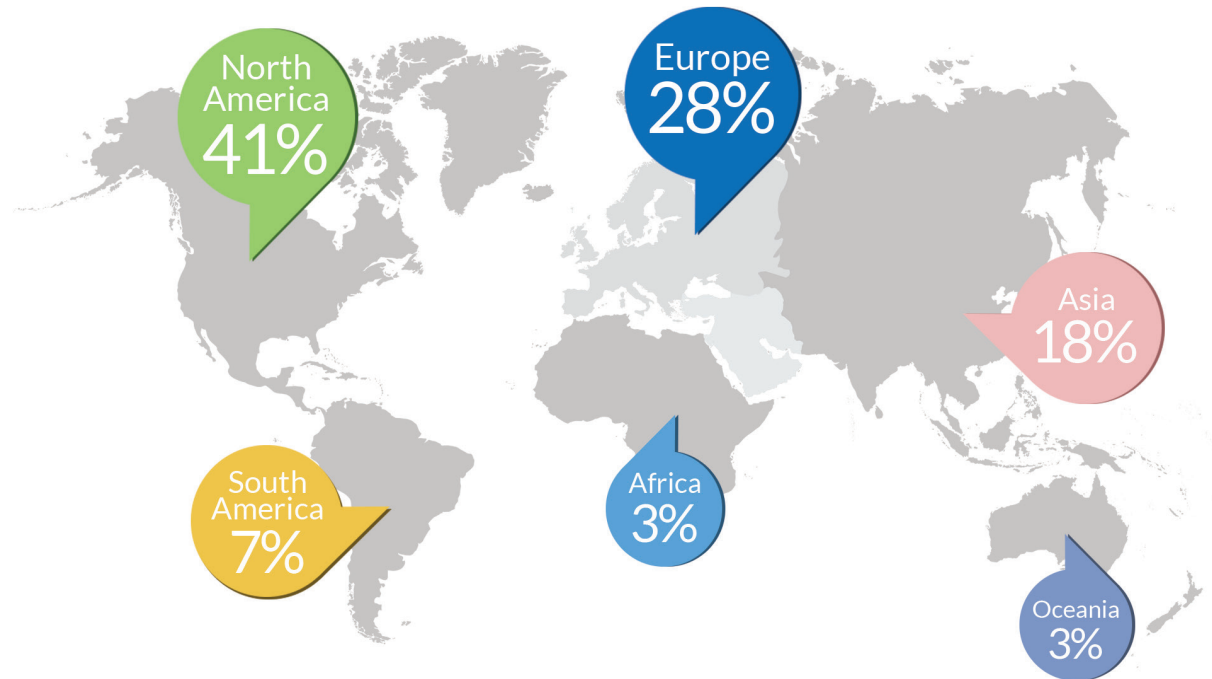

Demographics