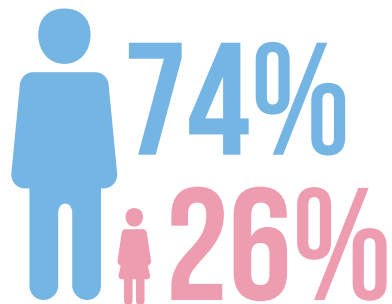

Alex Osminin
TrafficHunt

Demographics

Gender

Age

Highly Trafficked Adult Tube Sites

Billions of Ad Impressions Served Daily

TOTAL DAILY
AVERAGE SESSIONS

107.7 million