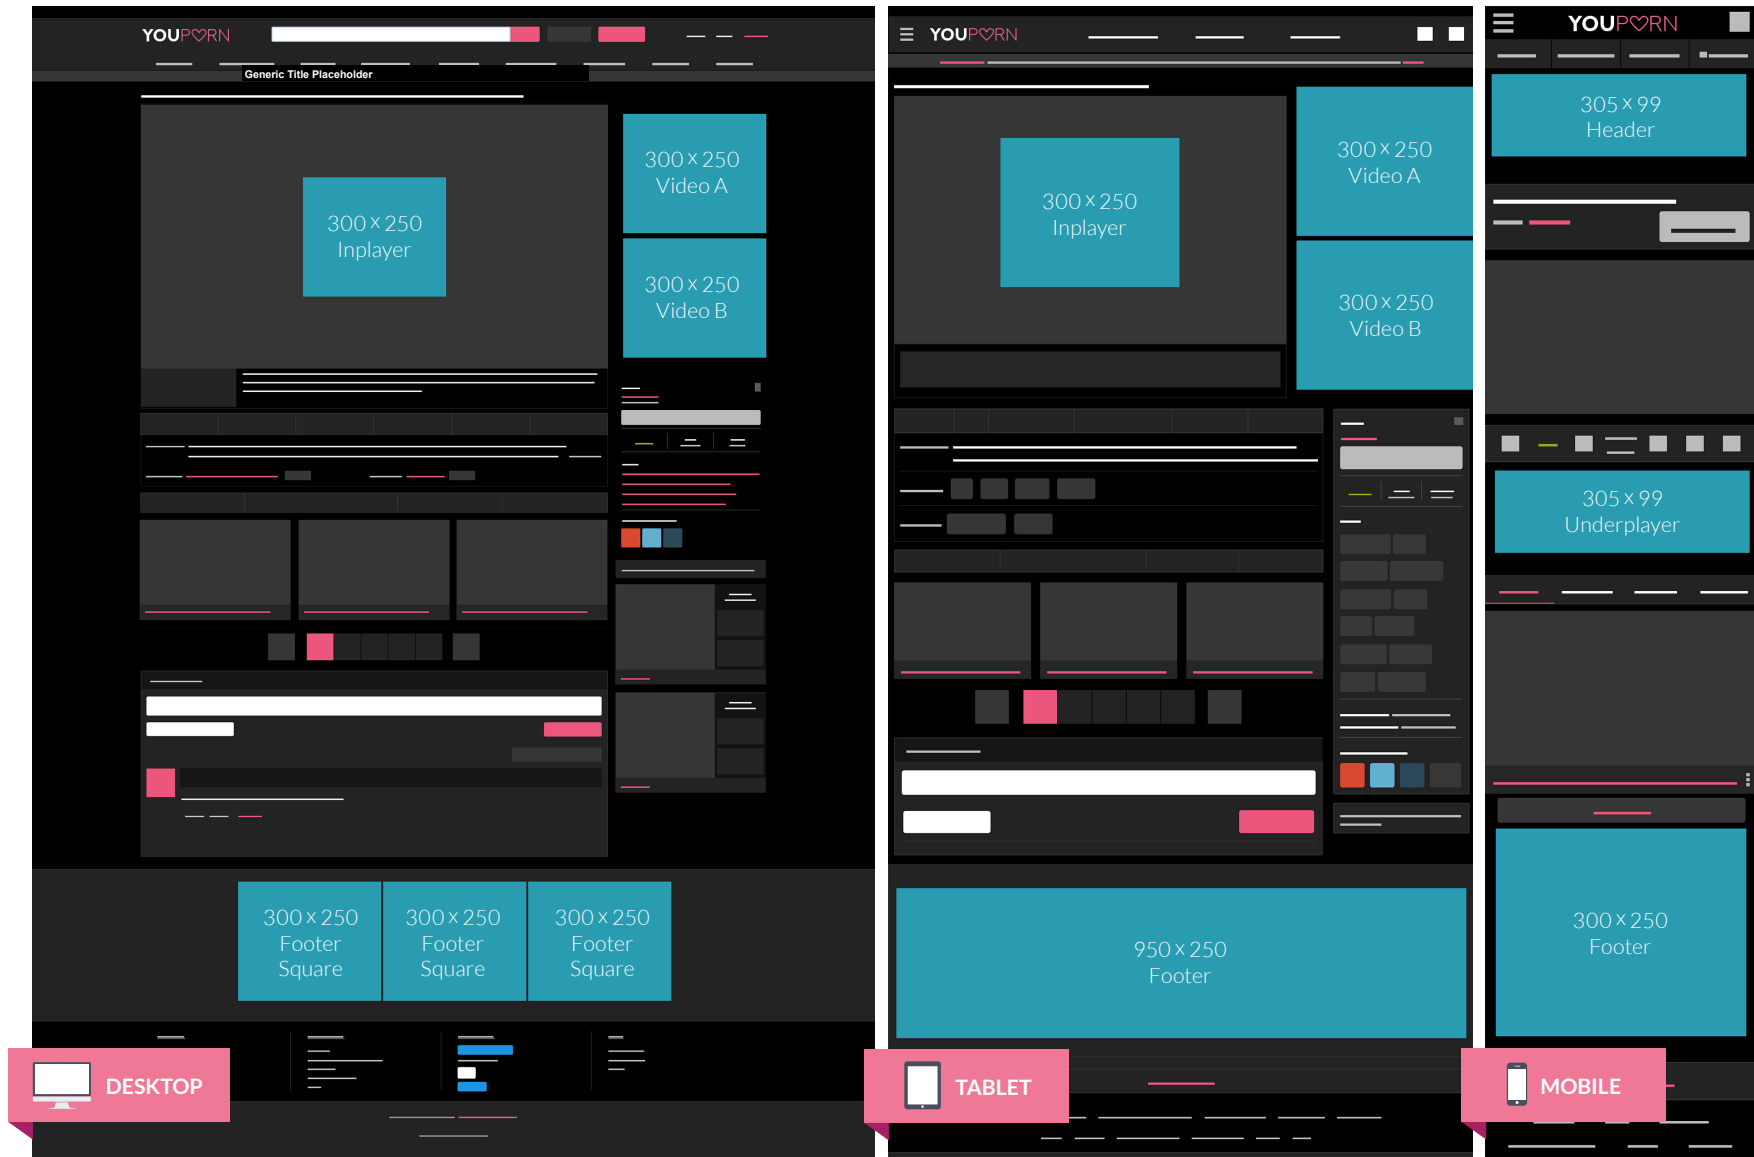

- DESKTOP:** Features a large central video player with a **300x250 Inplayer** ad. To the right, there are two **315x300 Video A** and **315x300 Video B** spots. At the bottom, there are three **300x250 Footer Square** ads.
- TABLET:** Shows a **300x250 Inplayer** ad on the left and two **315x300 Video A** and **315x300 Video B** spots on the right. A large **950x250 Footer** ad spans the bottom.
- MOBILE:** Displays a **305x99 Header** ad at the top, a **305x99 Underplayer** ad below the video player, and a **300x250 Footer** ad at the bottom.

TABLET

Spot Name	Dimensions	Max File Size	Animation	File Type	Audio Acceptance
Video A	300 x 250	300kB	2 sec	.jpeg/.gif/.png	User Initiated
Video B	300 x 250	300kB	2 sec	.jpeg/.gif/.png	User Initiated
Top Right Square	315 x 300	300kB	2 sec	.jpeg/.gif/.png	User Initiated
Footer	950 x 250	300kB	Full Animation	.jpeg/.gif/.png	User Initiated
Inplayer	300 x 250	300kB	2 sec	.jpeg/.gif/.png	User Initiated

MOBILE

Spot Name	Dimensions	Max File Size	Animation	File Type	Audio Acceptance
Header	305 x 99	300kB	Full Animation	.jpeg/.gif/.png	User Initiated
Footer	300 x 250	300kB	Full Animation	.jpeg/.gif/.png	User Initiated
Underplayer	305 x 99	300kB	Full Animation	.jpeg/.gif/.png	User Initiated
Interstitial	300 x 250	300kB	Full Animation	.jpeg/.gif/.png	User Initiated
Pop Under	Appears hidden behind the main browser window. Requires a landing page.				