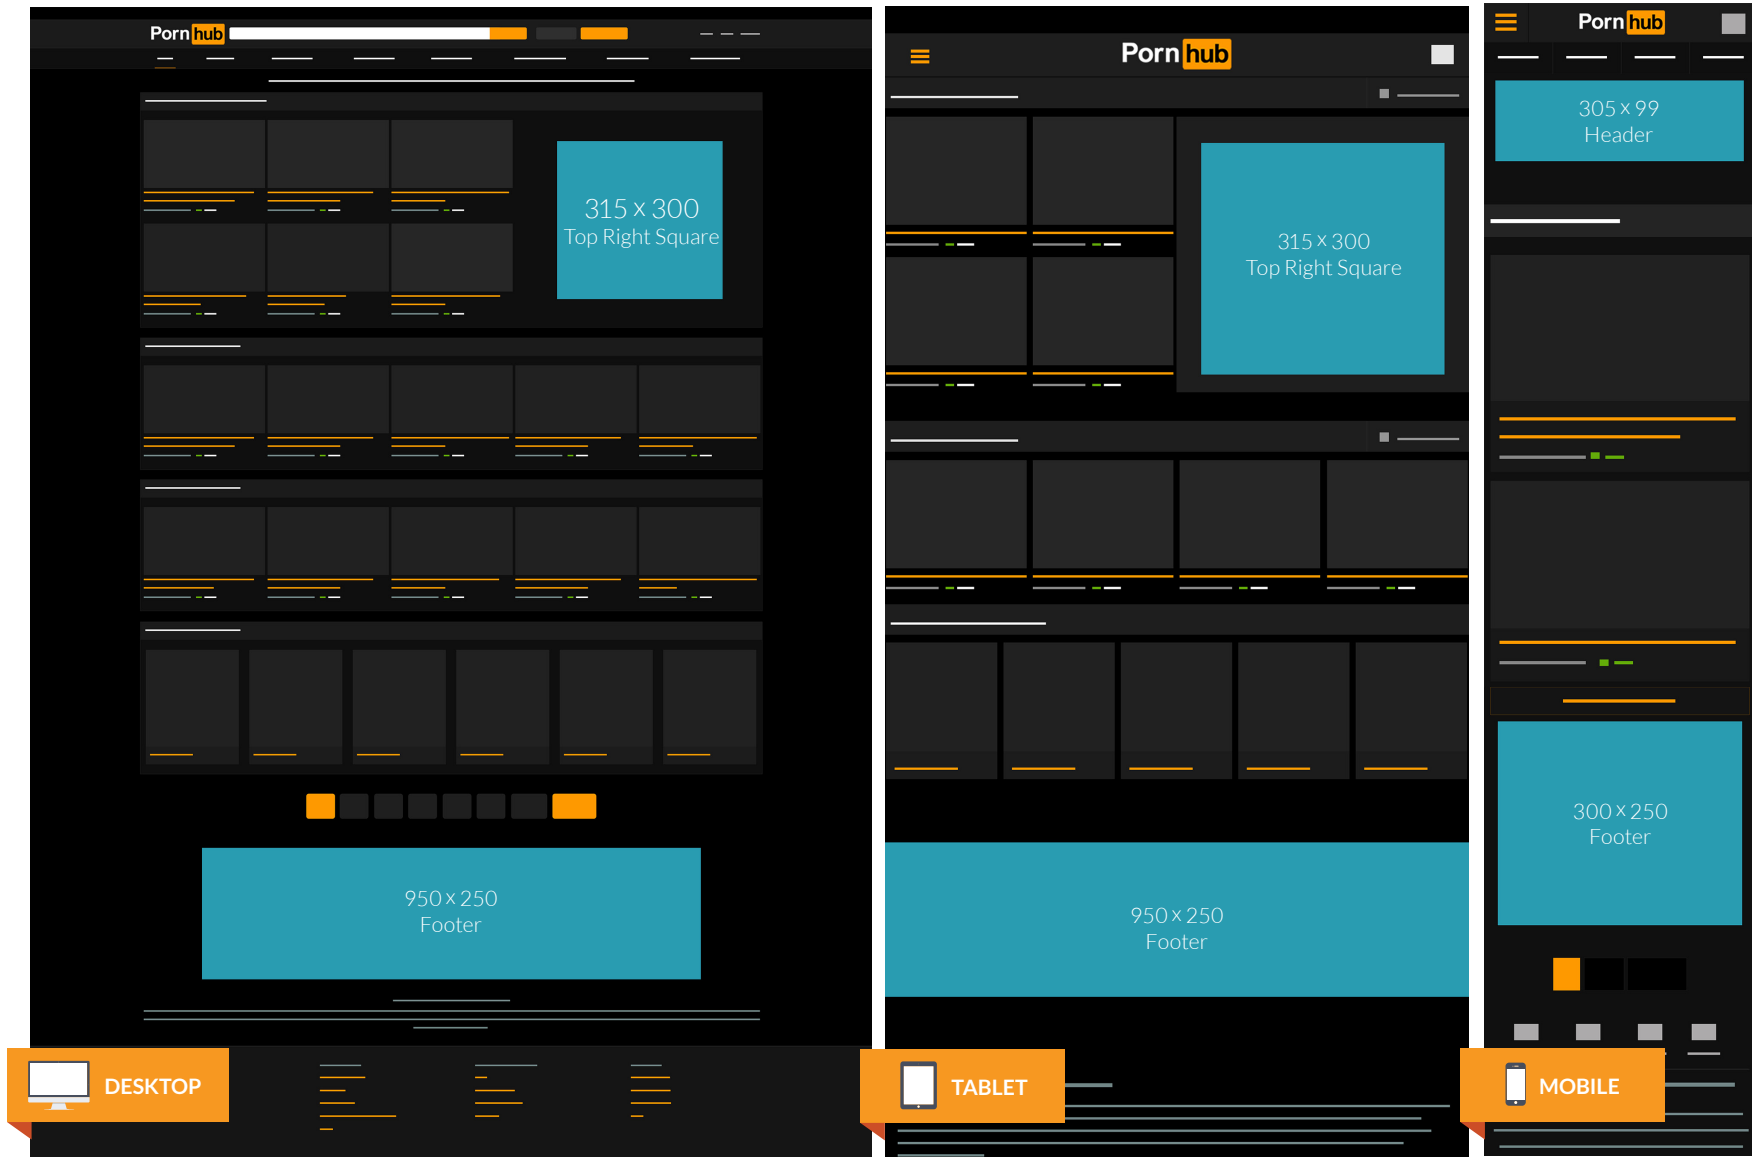

* For additional inventory, please contact your account representative.

DESKTOP

Spot Name	Dimensions	Max File Size	Animation	File Type	Audio Acceptance
15 sec Pre-Roll	4:3	n/a	15 sec / No Looping	.mp4 / H.264	Auto
30 sec Pre-Roll	4:3	n/a	30 sec / No Looping	.mp4 / H.265	Auto
Top Square	315 x 300	300kB	2 sec	.jpeg/.gif/.png	User Initiated
Video A	315 x 300	300kB	n/a	.jpeg/.gif/.png	User Initiated
Video B	315 x 300	300kB	n/a	.jpeg/.gif/.png	User Initiated
Footer Square	300 x 250	300kB	Full Animation	.jpeg/.gif/.png	User Initiated
Footer	950 x 250	300kB	Full Animation	.jpeg/.gif/.png	User Initiated
Inplayer	300 x 250	300kB	2 sec	.jpeg/.gif/.png	User Initiated

TABLET

Spot Name	Dimensions	Max File Size	Animation	File Type	Audio Acceptance
Video A	315 x 300	300kB	2 sec	.jpeg/.gif/.png	User Initiated
Video B	315 x 300	300kB	2 sec	.jpeg/.gif/.png	User Initiated
Top Square	315 x 300	300kB	2 sec	.jpeg/.gif/.png	User Initiated
Footer	950 x 250	300kB	Full Animation	.jpeg/.gif/.png	User Initiated
Inplayer	300 x 250	300kB	2 sec	.jpeg/.gif/.png	User Initiated

The image displays three device mockups illustrating video page advertising spots for the Pornhub website. Each mockup shows a dark-themed interface with various video player and advertisement placements highlighted in teal boxes.

- DESKTOP:** Features a large central video player with a **300x250 Inplayer** ad. To the right, there are two **315x300 Video A** and **315x300 Video B** spots. At the bottom, there are three **300x250 Footer Square** ads.
- TABLET:** Shows a **300x250 Inplayer** ad on the left and two **315x300 Video A** and **315x300 Video B** spots on the right. A large **950x250 Footer** ad spans the bottom.
- MOBILE:** Displays a **305x99 Header** ad at the top, a **305x99 Underplayer** ad below the video player, and a **300x250 Footer** ad at the bottom.