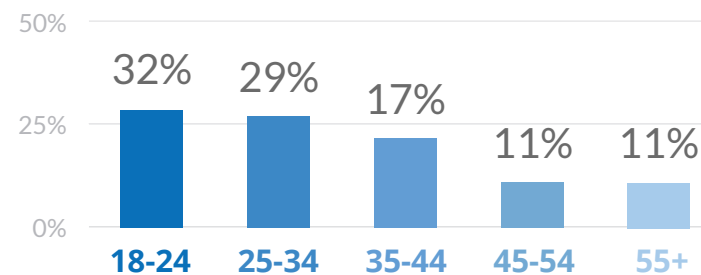

Alex Osminin
TrafficHunt

Demographics

Gender

Age

Highly Trafficked Adult Tube Sites

Billions of Ad Impressions Served Daily

TOTAL DAILY
AVERAGE SESSIONS

107.7 million

Porn hub

70.0 million

REDTUBE

20.7 million

YOU♥️PORN

17.0 million

TOP 20 COUNTRIES
BY DAILY AD IMPRESSIONS

1	United States	1.35 billion
2	United Kingdom	240.5 million
3	Germany	175.4 million
4	France	152.8 million
5	Canada	152.5 million
6	Japan	124.6 million
7	Italy	115.0 million
8	India	105.0 million
9	Brazil	86.6 million
10	Poland	77.5 million
11	Australia	76.9 million
12	Spain	67.3 million
13	Mexico	67.3 million
14	Netherlands	62.5 million
15	Philippines	57.9 million
16	Sweden	38.3 million
17	Argentina	29.4 million
18	Belgium	29.1 million
19	Switzerland	27.0 million
20	Austria	24.2 million