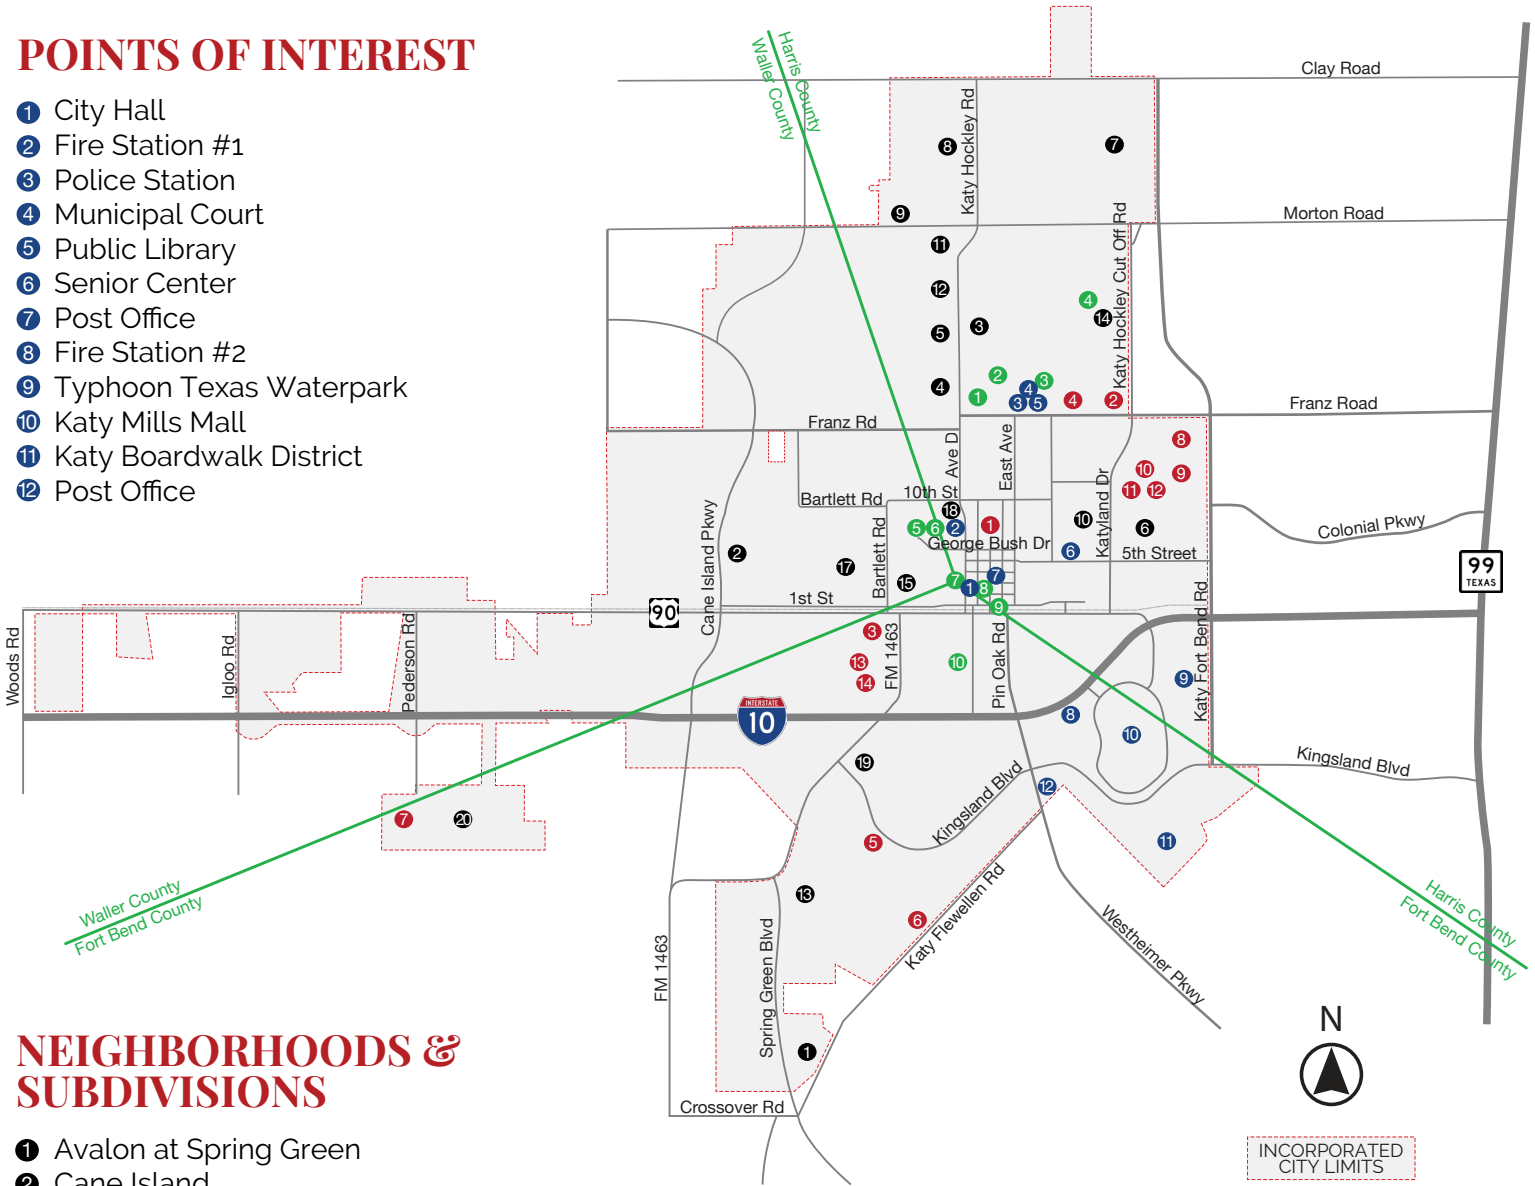

CITY OF KATY MAP

POINTS OF INTEREST

- 1 City Hall
- 2 Fire Station #1
- 3 Police Station
- 4 Municipal Court
- 5 Public Library
- 6 Senior Center
- 7 Post Office
- 8 Fire Station #2
- 9 Typhoon Texas Waterpark
- 10 Katy Mills Mall
- 11 Katy Boardwalk District
- 12 Post Office

NEIGHBORHOODS & SUBDIVISIONS

- 1 Avalon at Spring Green
- 2 Cane Island
- 3 Enclave at Katy
- 4 Falls at Green Meadows
- 5 Fawnlake
- 6 Heritage Meadows
- 7 Heritage Park West
- 8 Hunters Terrace
- 9 Huntington Court
- 10 Katyland
- 11 Pine Forest
- 12 Pine Lakes
- 13 Reserves at Katy
- 14 Town Park
- 15 Victoria Lakes
- 16 Village Green
- 17 Westland/West Katy
- 18 Whispering Lakes
- 19 Woodcreek Reserve
- 20 Young Ranch

PARKS & MUSEUMS

- 1 Katy City Park
- 2 Mary Jo Peckham Park
- 3 Off-Leash Dog Park
- 4 Town Park
- 5 Veterans Museum & VFW Park
- 6 Katy Heritage Museum & Park
- 7 Thomas Park & Tri-County Marker
- 8 Downtown & Harvest Plaza
- 9 Railroad Park & Depot Museum
- 10 Woodsland Park

EDUCATION

- 1 Katy Elementary
- 2 Katy Junior High
- 3 Katy High School
- 4 Hutsell Elementary
- 5 Woodcreek Elementary
- 6 Woodcreek Junior High
- 7 Bryant Elementary
- 8 Legacy Stadium
- 9 Rhodes Stadium
- 10 Raines High School
- 11 Shaw Center for STEAM
- 12 Miller Career & Technology Center
- 13 Welch Outdoor Learning Center
- 14 Merrell Center & L.D. Robinson Pavilion