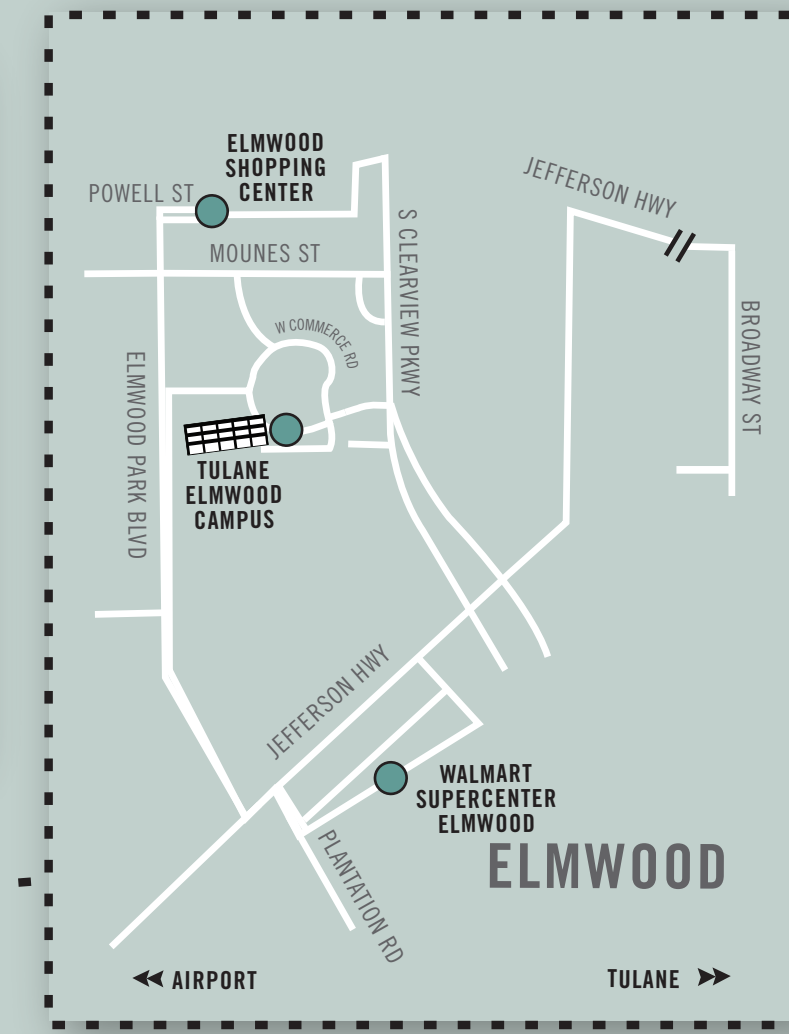

HOLIDAY SCHEDULE - NO SERVICE ON:

:: INDEPENDENCE DAY	:: WINTER RECESS	:: LUNDI GRAS
:: LABOR DAY	:: NEW YEAR'S EVE	:: MARDI GRAS
:: THANKSGIVING BREAK	:: NEW YEAR'S DAY	:: GOOD FRIDAY
:: CHRISTMAS EVE	:: MARTIN LUTHER KING'S BIRTHDAY	:: EASTER SUNDAY
:: CHRISTMAS DAY		:: MEMORIAL DAY

TULANE AND LOYOLA UNIVERSITY ID REQUIRED TO RIDE SHUTTLES

WEB: shuttles.tulane.edu
Go online and join the listserv for up to date shuttle info
EMAIL: shuttles@tulane.edu
PHONE: (504) 314-7433 (RIDE)

Download app for real time bus tracking