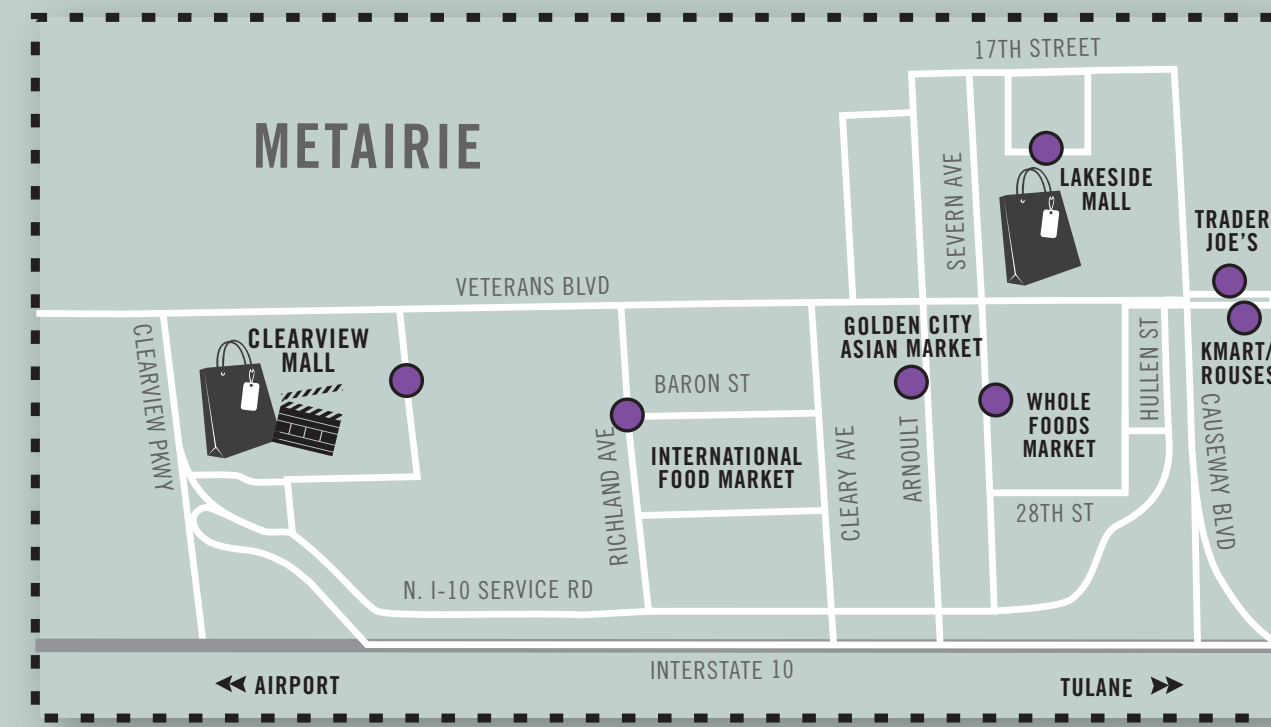

HOLIDAY SCHEDULE - NO SERVICE ON:

:: INDEPENDENCE DAY	:: WINTER RECESS	:: LUNDI GRAS
:: LABOR DAY	:: NEW YEAR'S EVE	:: MARDI GRAS
:: THANKSGIVING BREAK	:: NEW YEAR'S DAY	:: GOOD FRIDAY
:: CHRISTMAS EVE	:: MARTIN LUTHER KING'S BIRTHDAY	:: EASTER SUNDAY
:: CHRISTMAS DAY		:: MEMORIAL DAY

TULANE AND LOYOLA UNIVERSITY ID REQUIRED TO RIDE SHUTTLES

WEB: shuttles.tulane.edu
Go online and join the listserv for up to date shuttle info
EMAIL: shuttles@tulane.edu
PHONE: (504) 314-7433 (RIDE)

Download app for real time bus tracking