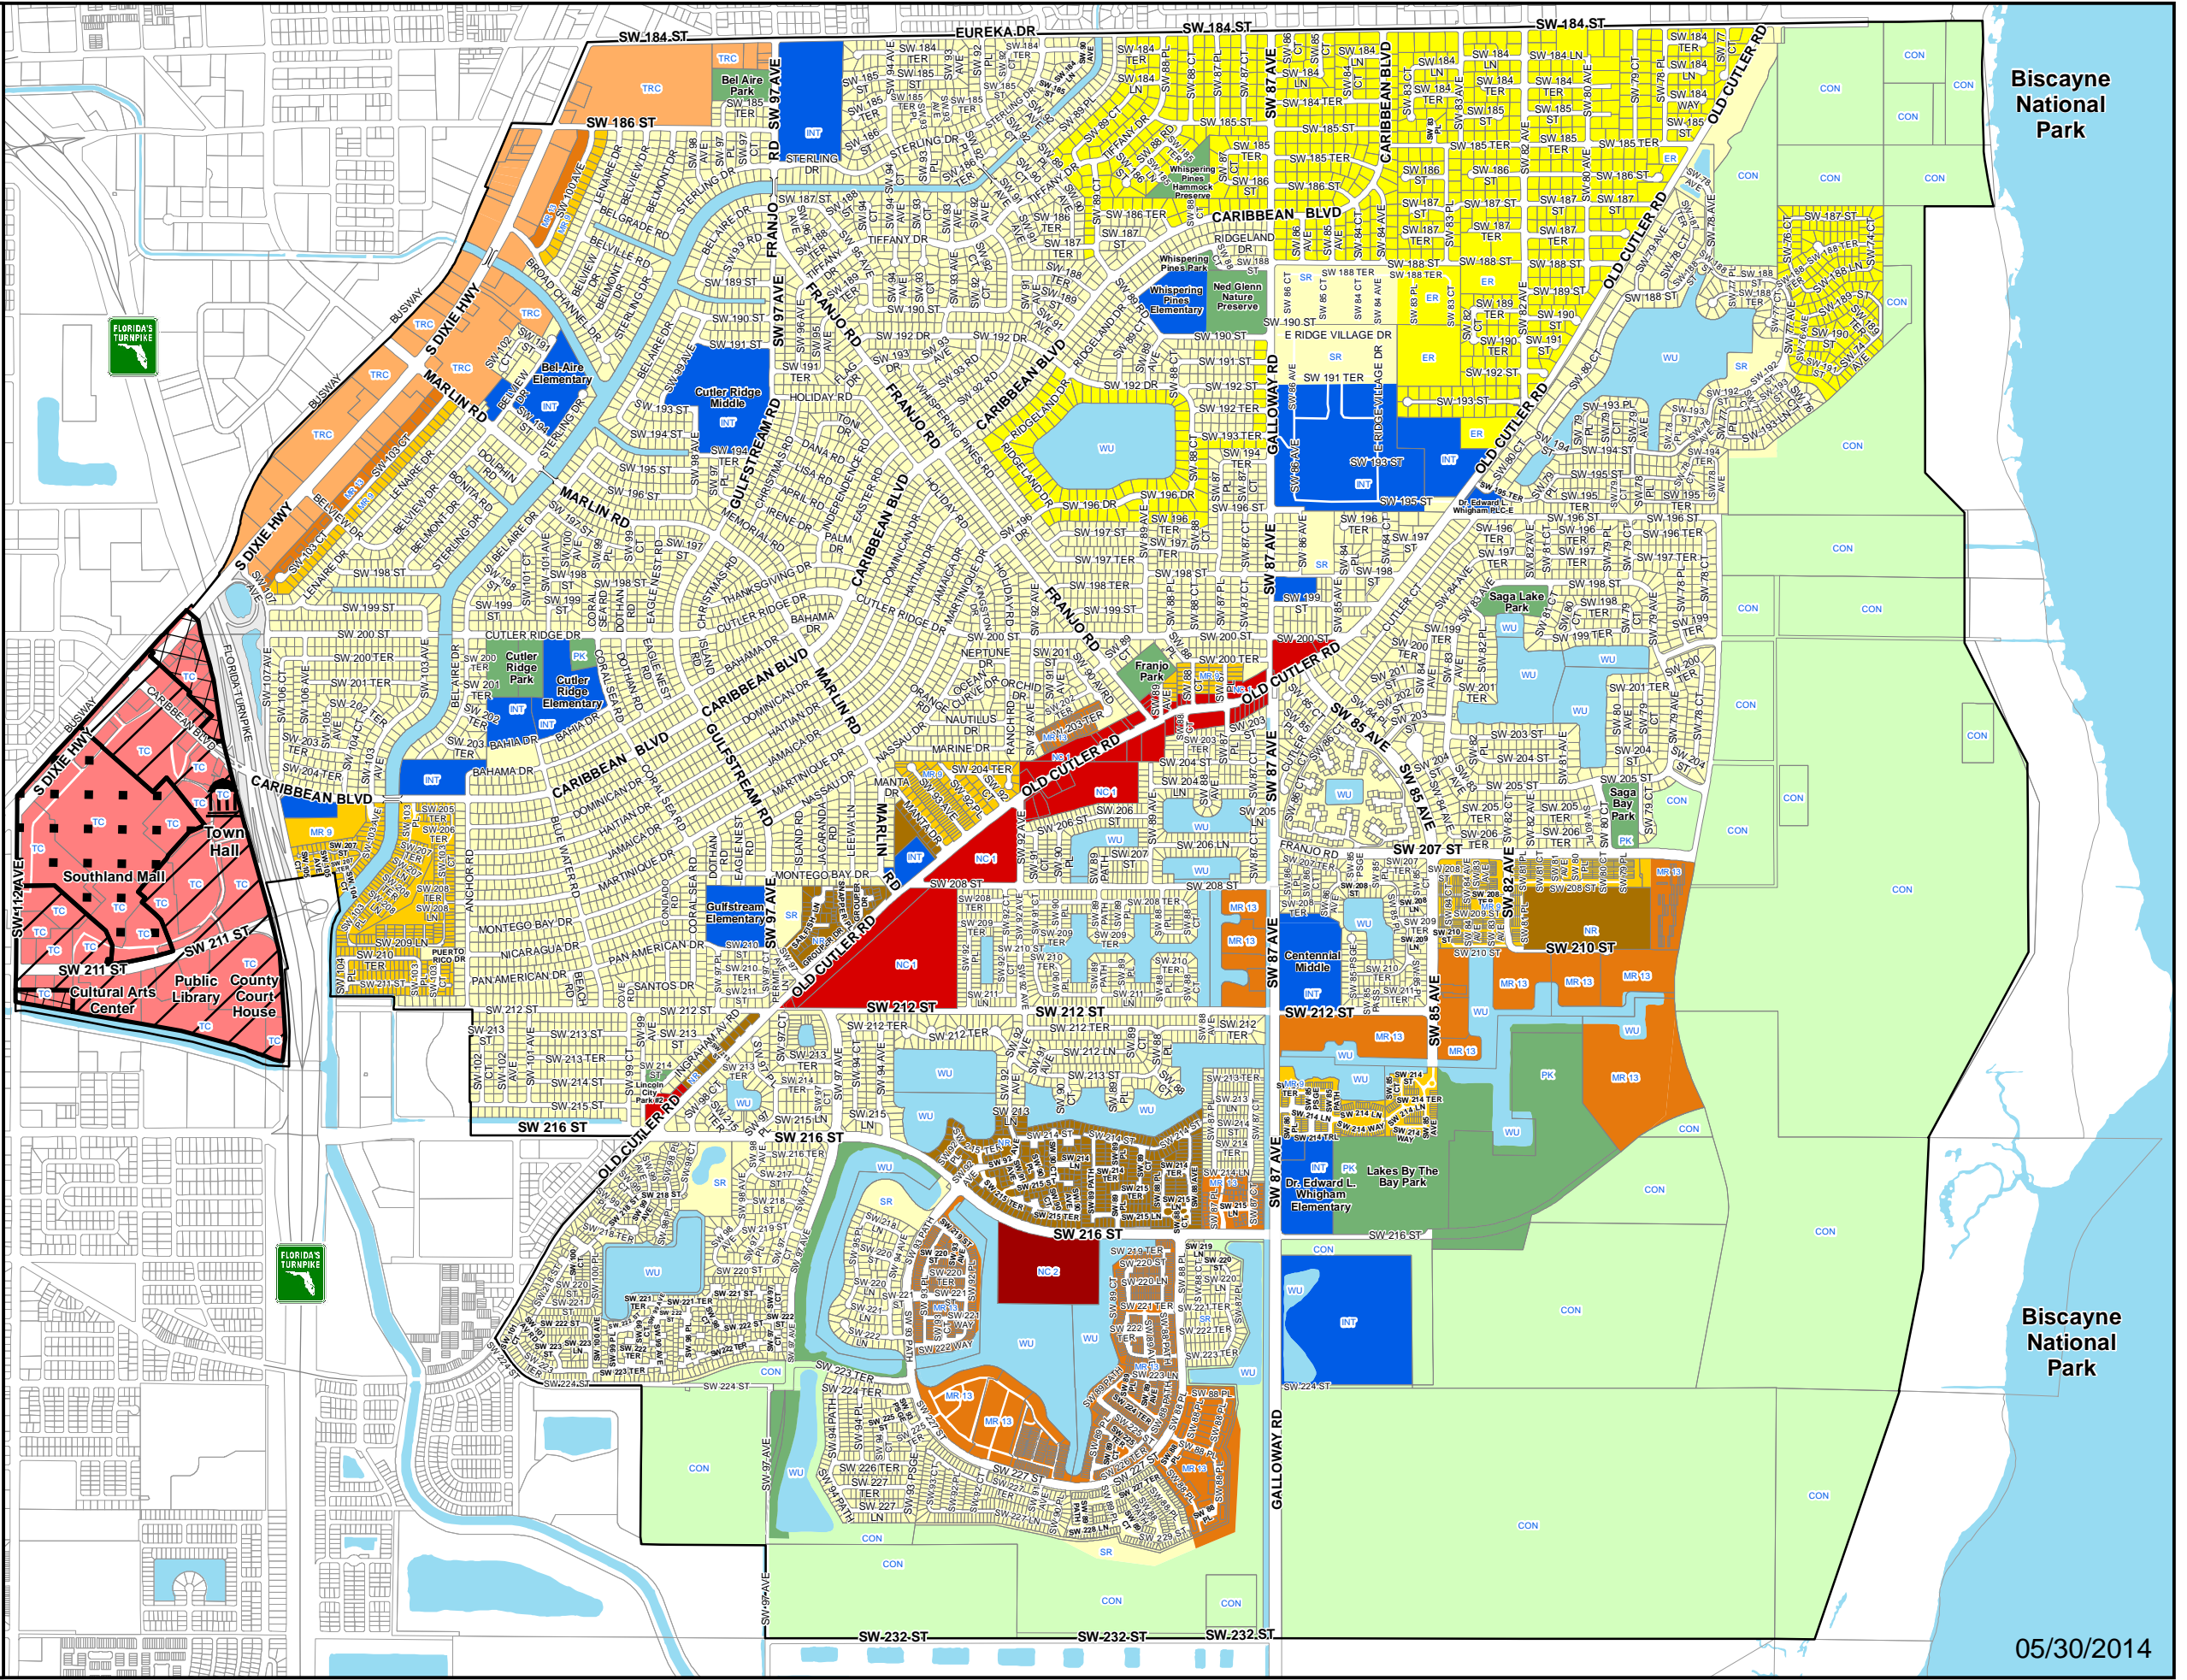

Town of Cutler Bay Zoning Map

- ER**
Estate Residential
1 Dwelling Unit/15,000 sq. ft.
- SR**
Single-Family Residential
1 Dwelling Unit/7,500 sq. ft.
- MR 9**
Multi-Family Residential
9 Dwelling Units/Net Acre
- MR 13**
Multi-Family Residential
13 Dwelling Units/Net Acre
- NR**
Neighborhood Residential
5 Dwelling Units/Net Acre
- INT**
Institutional
- PK**
Parks
- CON**
Conservation
- WU**
Water Use
- TRC**
Transit Corridor
- TC**
Town Center
- NC 1**
Neighborhood Center 1
- NC 2**
Neighborhood Center 2

Town Center Sub-Districts

- Center Sub-District
- Core Sub-District
- Edge Sub-District

Revised as of 05/30/2014

Biscayne National Park

Biscayne National Park