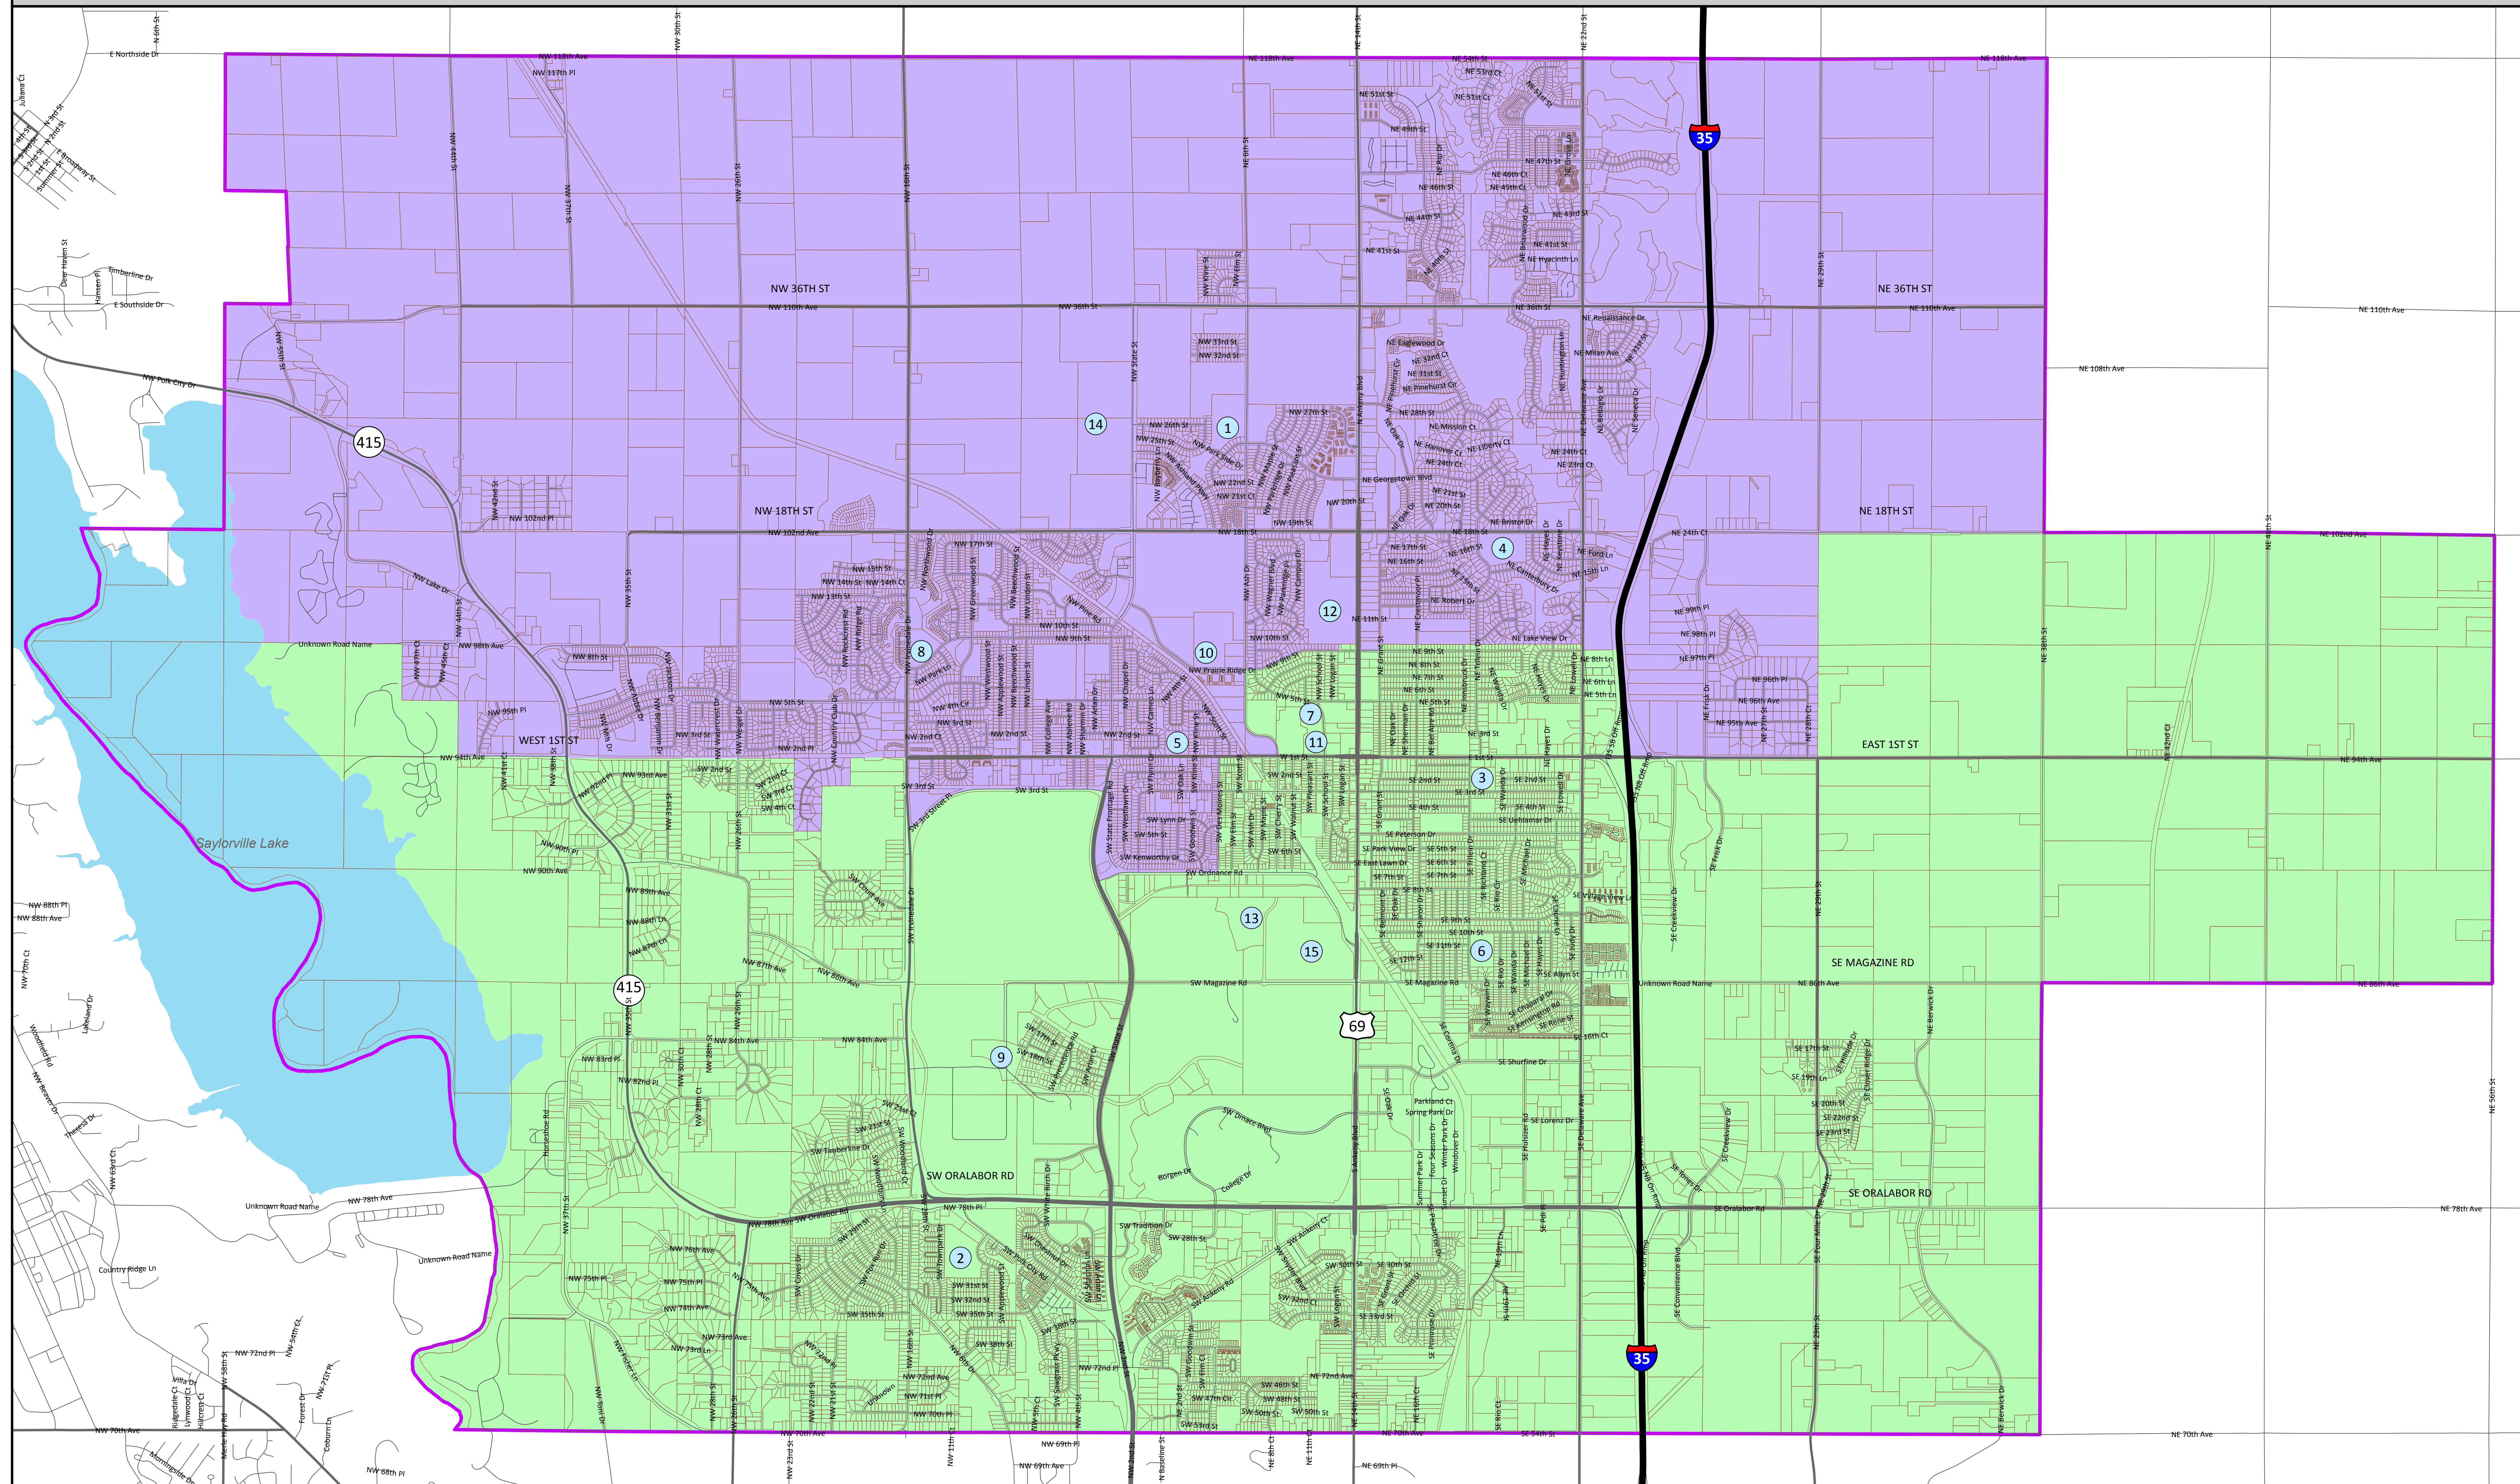

# Ankeny Community Schools Secondary Feeder System

**SCHOOL IDENTIFIER**

1 ASHLAND RIDGE ELEMENTARY	9 PRAIRIE TRAIL ELEMENTARY
2 CROCKER ELEMENTARY	10 PRAIRIE RIDGE MIDDLE
3 EAST ELEMENTARY	11 PARKVIEW MIDDLE
4 NORTHEAST ELEMENTARY	12 NORTHVIEW MIDDLE
5 NORTHWEST ELEMENTARY	13 SOUTHVIEW MIDDLE
6 SOUTHEAST ELEMENTARY	14 ANKENY CENTENNIAL HIGH SCHOOL
7 TERRACE ELEMENTARY	15 ANKENY HIGH SCHOOL
8 WESTWOOD ELEMENTARY	

## Secondary School Feeder System

- Attend Ankeny Centennial High School
- Attend Ankeny High School
- Schools