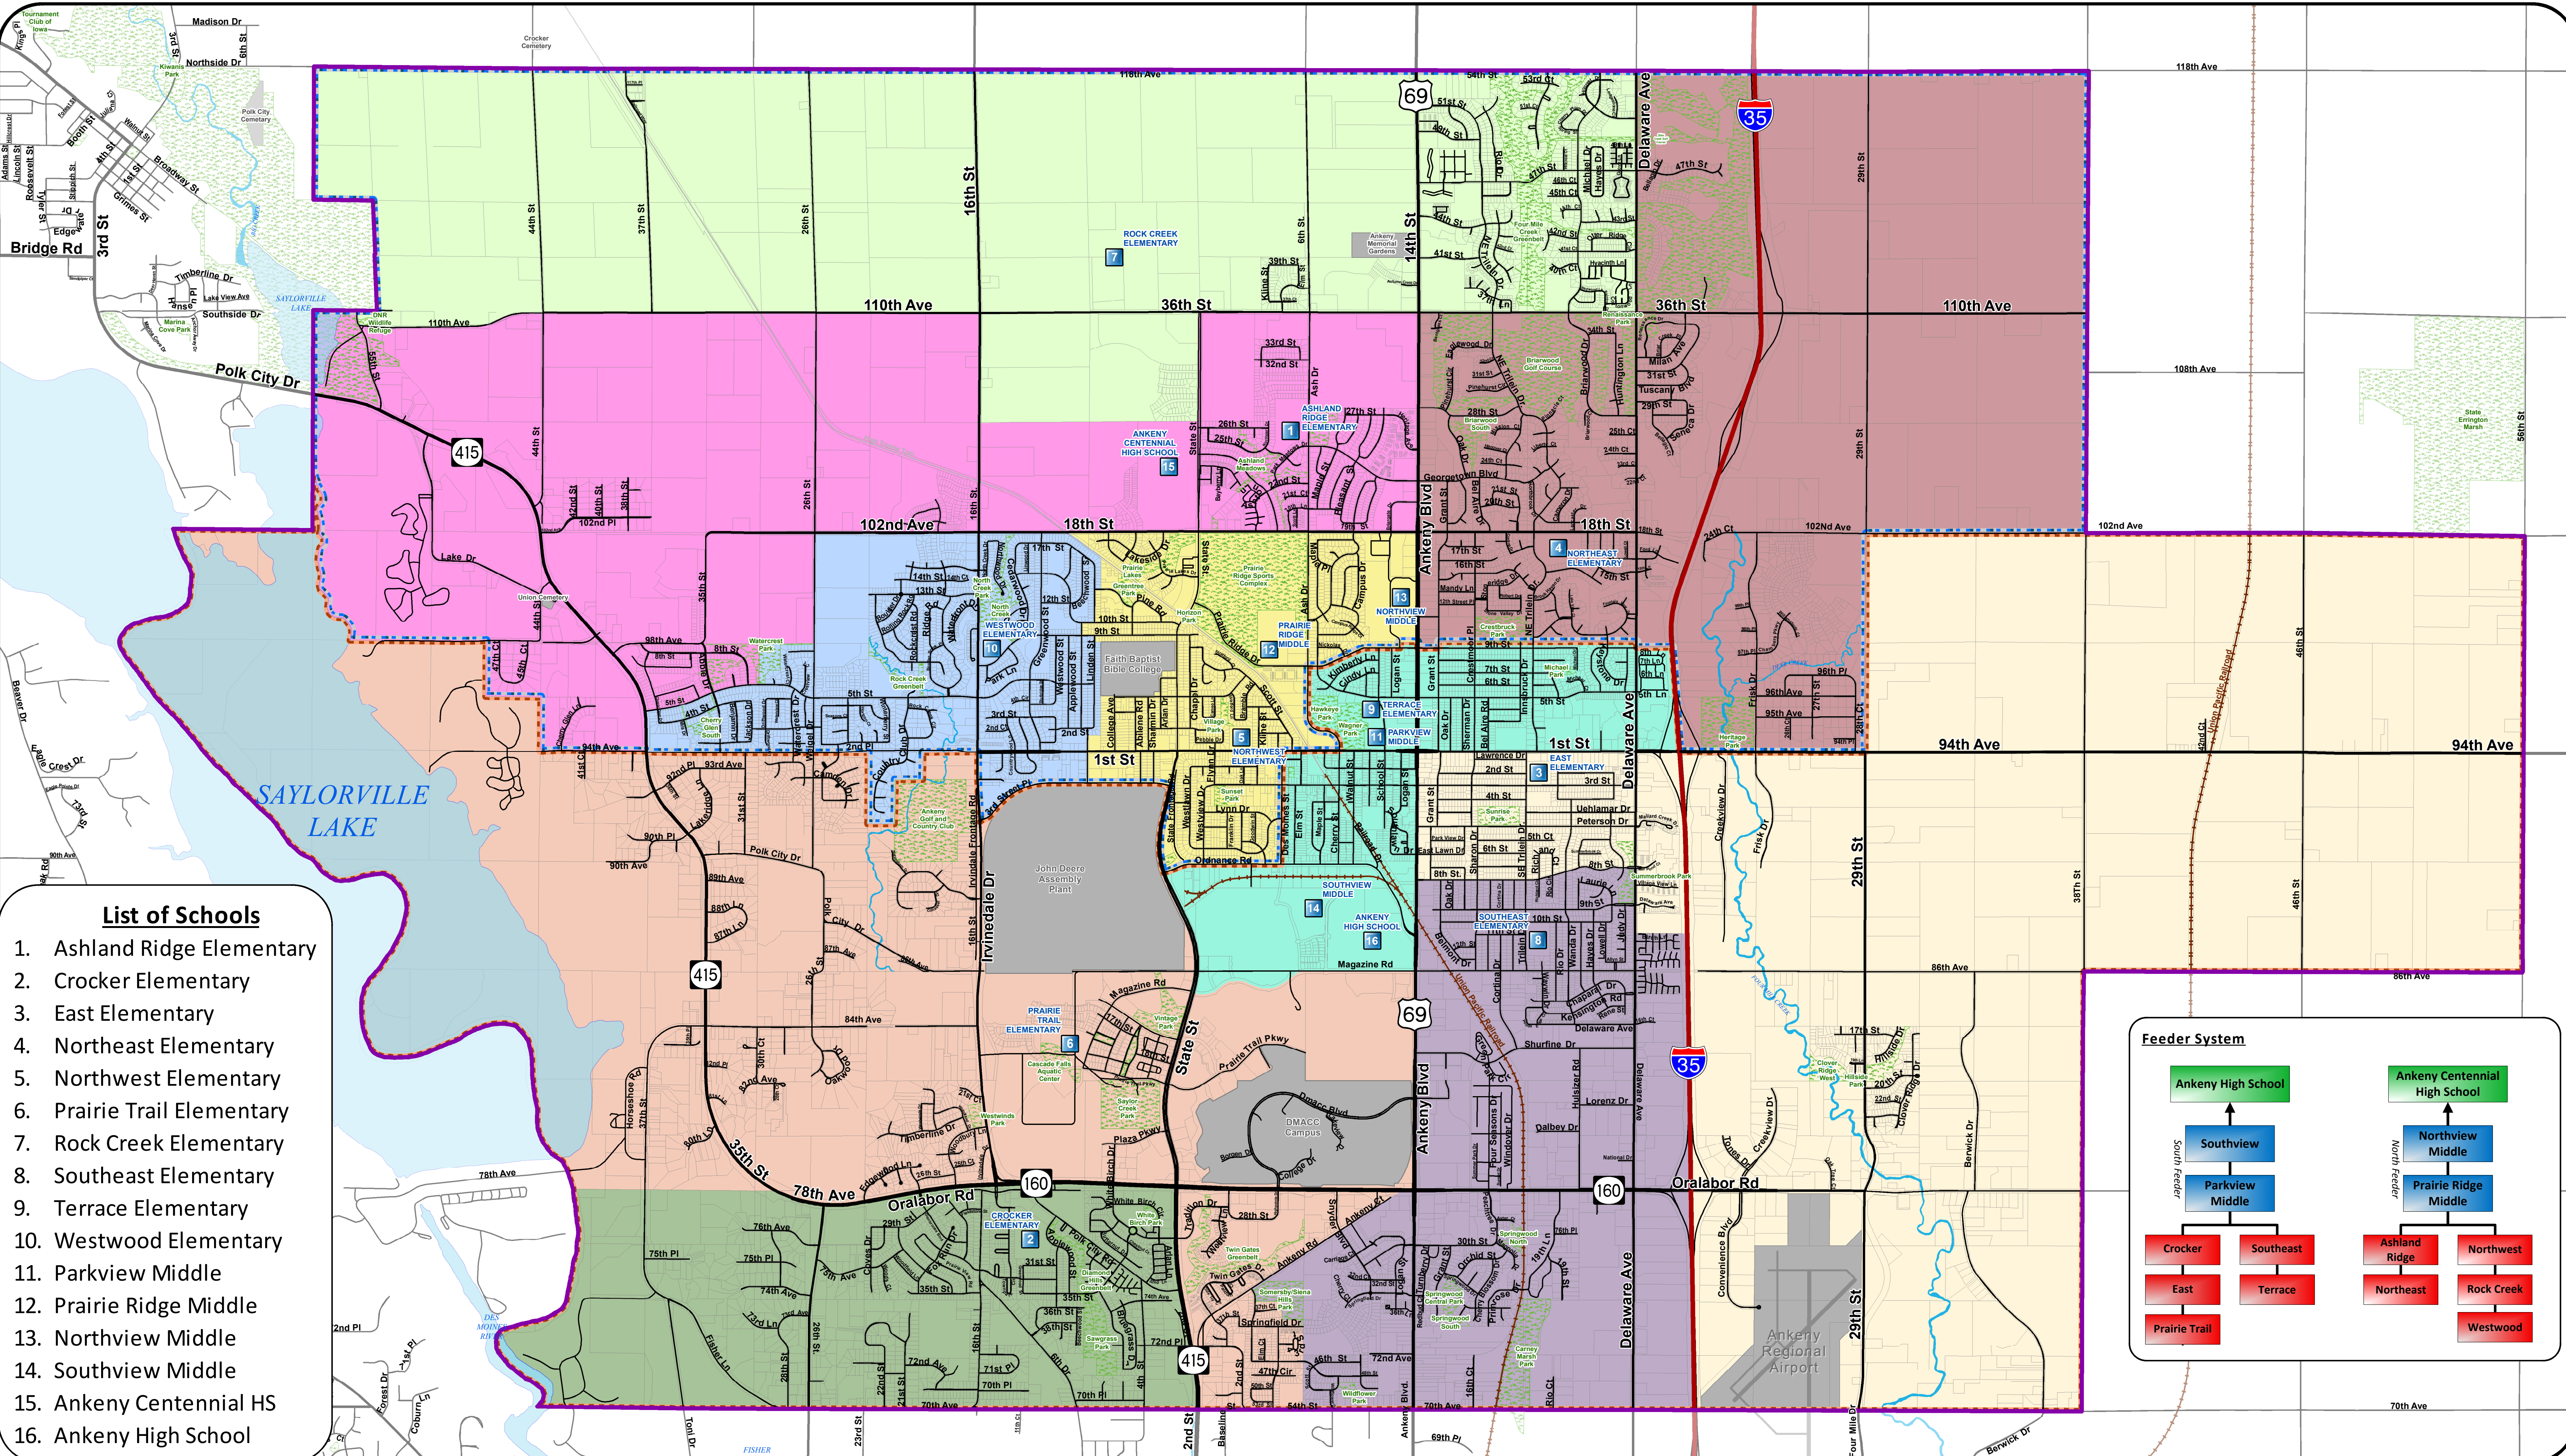

ANKENY COMMUNITY SCHOOL DISTRICT

Elementary Attendance Areas

- List of Schools**
1. Ashland Ridge Elementary
 2. Crocker Elementary
 3. East Elementary
 4. Northeast Elementary
 5. Northwest Elementary
 6. Prairie Trail Elementary
 7. Rock Creek Elementary
 8. Southeast Elementary
 9. Terrace Elementary
 10. Westwood Elementary
 11. Parkview Middle
 12. Prairie Ridge Middle
 13. Northview Middle
 14. Southview Middle
 15. Ankeny Centennial HS
 16. Ankeny High School

 Schools	 Elementary Boundary	 Northeast	 Southeast	 North Feeder
 District Boundary	 Ashland Ridge	 Northwest	 Terrace	 South Feeder
 Parcels	 Crocker	 Prairie Trail	 Westwood	
 Golf/Park/Open Space	 East	 Rock Creek		
 Cultural Features				

Map data provided by Ankeny Community Schools, City of Ankeny, Polk County, USGS, IDOT, & ESRI. Map created March 2014.

Note: Elementary Boundaries for the 2014/15 school year was approved by the Board of Education on March 3rd, 2014.