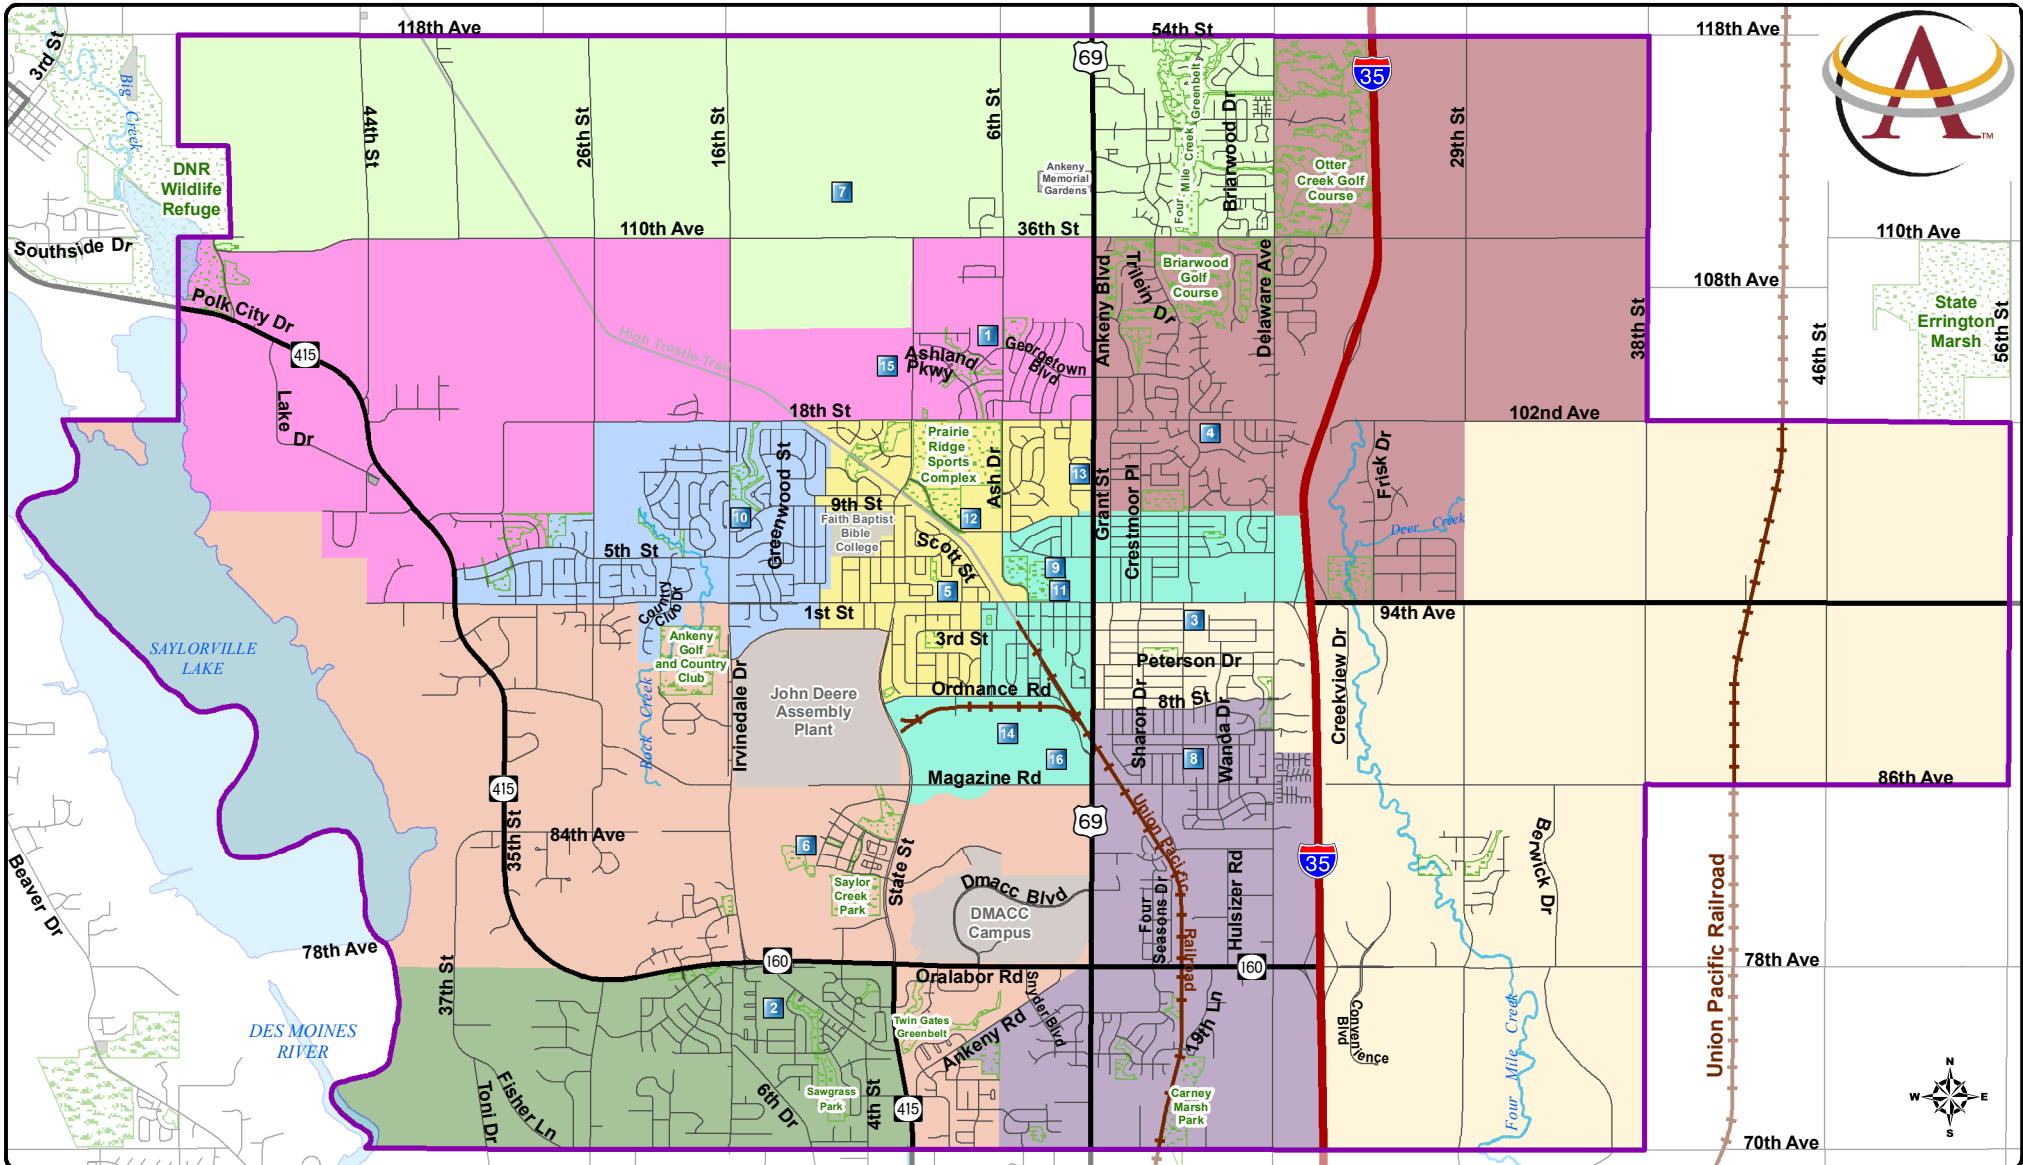

# ANKENY COMMUNITY SCHOOL DISTRICT

## Elementary Attendance Areas

### List of Schools

- |                             |                             |                          |
|-----------------------------|-----------------------------|--------------------------|
| 1. Ashland Ridge Elementary | 6. Prairie Trail Elementary | 12. Prairie Ridge Middle |
| 2. Crocker Elementary       | 7. Rock Creek Elementary    | 13. Northview Middle     |
| 3. East Elementary          | 8. Southeast Elementary     | 14. Southview Middle     |
| 4. Northeast Elementary     | 9. Terrace Elementary       | 15. Ankeny Centennial HS |
| 5. Northwest Elementary     | 10. Westwood Elementary     | 16. Ankeny High School   |
|                             | 11. Parkview Middle         |                          |

- Schools
- District Boundary
- Golf Course
- Park/Open Space
- Cemetery

Note: Elementary Boundaries for the 2014/15 school year was approved by the Board of Education on March 3rd, 2014.

Map data provided by Ankeny Community Schools, City of Ankeny, Polk County, USGS, IDOT, and ESRI. Map created March 2014 by RSP & Associates.