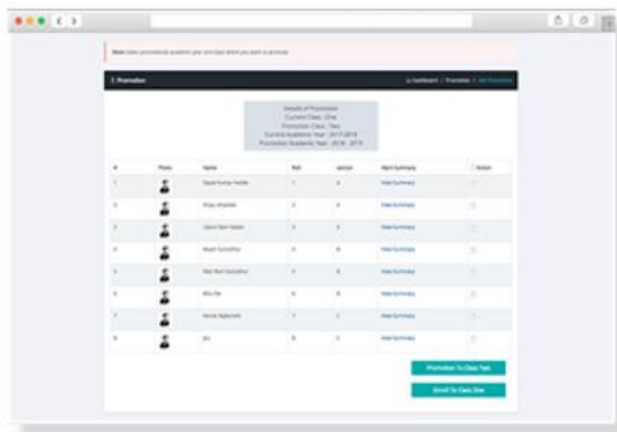

ACADEMIC YEAR

PRIVILEGED USERS CAN SET ACADEMIC YEAR/SESSION AND CAN MANAGE THEM EASILY

Assignment

Dashboard / Assignment / Add Assignment

Title:

Description:

Deadline:

Class:

Session:

Subject:

File:

ASSIGNMENT

TEACHERS CAN MAKE ASSIGNMENT FOR STUDENT AND MANAGE THEM SMOOTHLY

MARK MANAGE

ADVANCED MARKING SYSTEM FOR USERS SO THAT THEY CAN GIVE AND MANAGE MARKS VERY SMOOTHLY

PROMOTION

PRIVILEGED USERS PROMOTE STUDENT FROM ONE CLASS TO ANOTHER

ACCOUNT,

INVOICE & PAYMENTS
PRIVILEGED USERS CAN MANAGE INVOICE & PAYMENTS

ATTENDANCE MULTIPLE USER

ATTENDANCE LIKE TEACHERS & STUDENTS. TEACHERS CAN MAKE ATTENDANCE FOR STUDENT AND SEE REPORT OF EVERY STUDENT ATTENDANCE