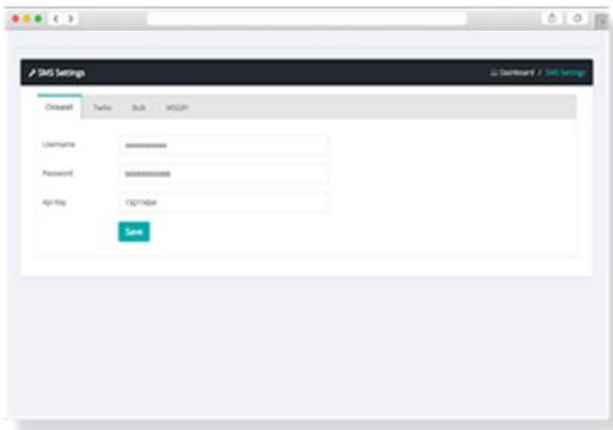

4 TYPES OF GATEWAY

CLICKTELL, BULKSMS, TWILIO & INDIAN SMS GATEWAY MSG91