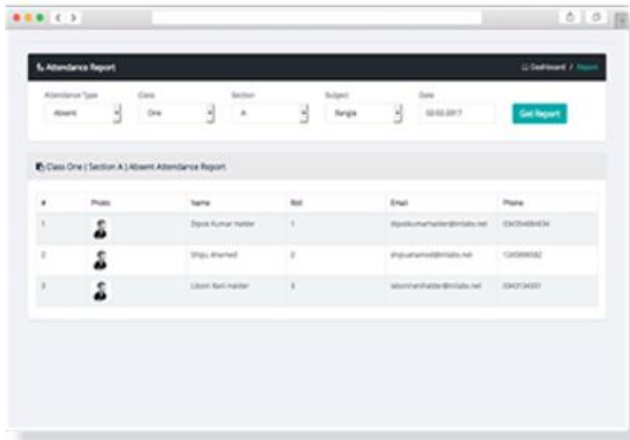

ACADEMIC YEAR

PRIVILEGED USERS CAN SET ACADEMIC YEAR/SESSION AND CAN MANAGE THEM EASILY

Assignment

Dashboard / Assignment / Add Assignment

Title:

Description:

Deadline:

Class:

Session:

Subject:

File:

ASSIGNMENT

TEACHERS CAN MAKE ASSIGNMENT FOR STUDENT AND MANAGE THEM SMOOTHLY

MARK MANAGE

ADVANCED MARKING SYSTEM FOR USERS SO THAT THEY CAN GIVE AND MANAGE MARKS VERY SMOOTHLY

PROMOTION

PRIVILEGED USERS PROMOTE STUDENT FROM ONE CLASS TO ANOTHER

ACCOUNT,

INVOICE & PAYMENTS
PRIVILEGED USERS CAN MANAGE INVOICE & PAYMENTS

ATTENDANCE MULTIPLE USER

ATTENDANCE LIKE TEACHERS & STUDENTS. TEACHERS CAN MAKE ATTENDANCE FOR STUDENT AND SEE REPORT OF EVERY STUDENT ATTENDANCE