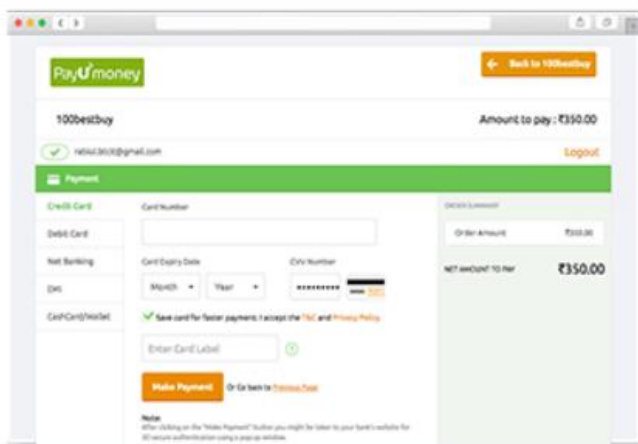

ROLE & PERMISSION

UNLIMITED USER ROLE AND
PERMISSION TO ASSIGN
USER ROLES

The 'Payment Settings' interface includes input fields for PayPal App Username, PayPal App Password, PayPal App Signature, and PayPal email. It also features a 'Payumoney' section with a 'Payumoney' field and a 'Paypal Status' section with radio buttons for 'Enable' and 'Disable', and a 'Save' button.

ONLINE PAYMENT

PAYPAL, STRIPE & PAYUMONEY
INTEGRATED WITH THE
MANAGEMENT SYSTEM

4 TYPES OF GATEWAY

CLICKTELL, BULKSMS, TWILIO & INDIAN SMS GATEWAY MSG91

PAYPAL

PAYPAL INTEGRATED, USERS CAN PAY ONLINE VIA PAYPAL

PAYUMONEY

INDIA'S MOST POPULAR PAYMENT GATEWAY PAYUMONEY INTEGRATED, SO NOW INDIAN CLIENTS CAN TAKE PAYMENT VIA PAYUMONEY

CHARTS

MULTIPLE ADVANCED CHARTS FOR ACCOUNT, USERS, PAYMENTS, INCOME AND MANY MORE..