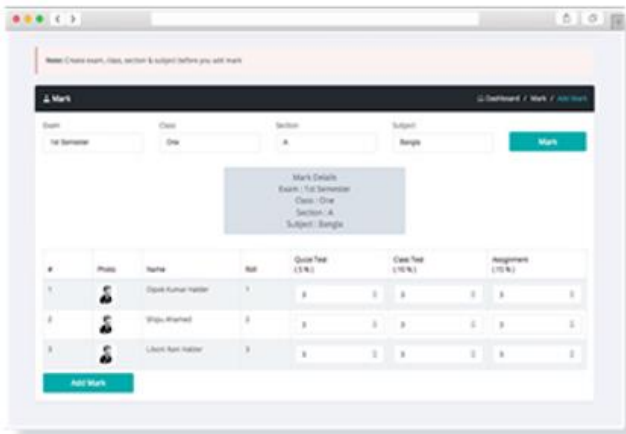

ACADEMIC YEAR

PRIVILEGED USERS CAN SET ACADEMIC YEAR/SESSION AND CAN MANAGE THEM EASILY

Assignment

Dashboard / Assignment / Add Assignment

Title:

Description:

Deadline:

Class:

Session:

Subject:

File:

ASSIGNMENT

TEACHERS CAN MAKE ASSIGNMENT FOR STUDENT AND MANAGE THEM SMOOTHLY

MARK MANAGE

ADVANCED MARKING SYSTEM FOR USERS SO THAT THEY CAN GIVE AND MANAGE MARKS VERY SMOOTHLY

PROMOTION