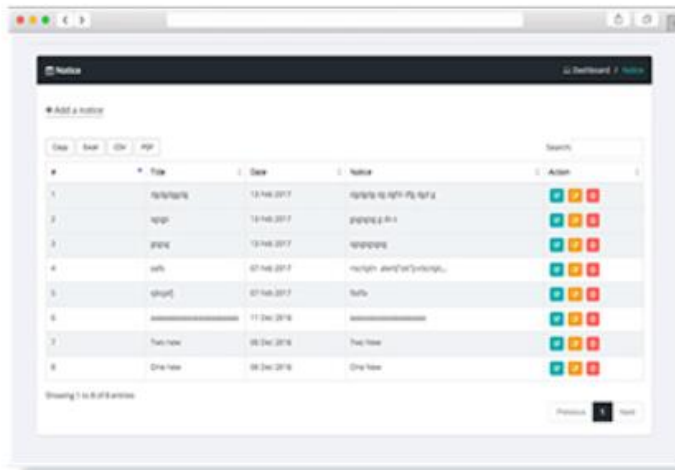

MEDIA

SHARING

PRIVILEGED USERS CAN SHARE FILES & MEDIA TO EACH OTHERS.

MESSAGING

SYSTEM

PRIVATE AND GROUP MESSAGING SYSTEM FOR ALL USERS

NOTICE
MANAGEMENT
PRIVILEGED USERS CAN
ANNOUNCE NOTICE

STUDENT
INFORMATION
MANAGE AND TRACK ALL
STUDENTS INFORMATION