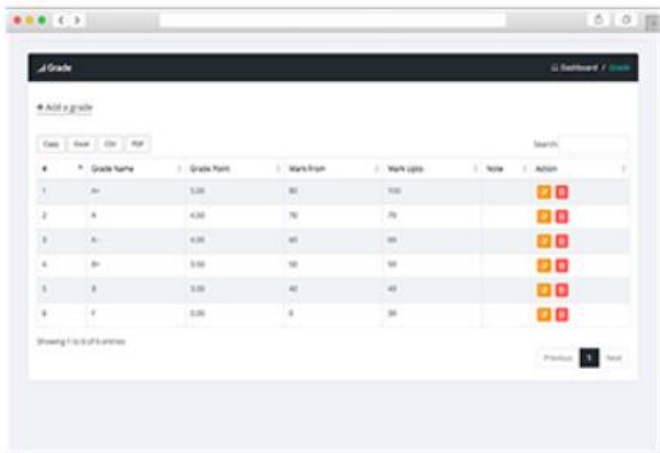

EMAIL & SMS

PRIVILEGED USERS CAN SEND EMAIL AND SMS TO ANY USER OR USER GROUP

EXAM MANAGEMENT

EXAM SETTINGS, GRADE, MARK, SCHEDULE AND EXAM ATTENDANCE CAN BE MANAGE VIA OUR EXAM MANAGEMENT SYSTEM

EXPENSE
ADMINISTRATOR CAN
MANAGE SYSTEM EVERY EXPENSE
IN THE SYSTEM