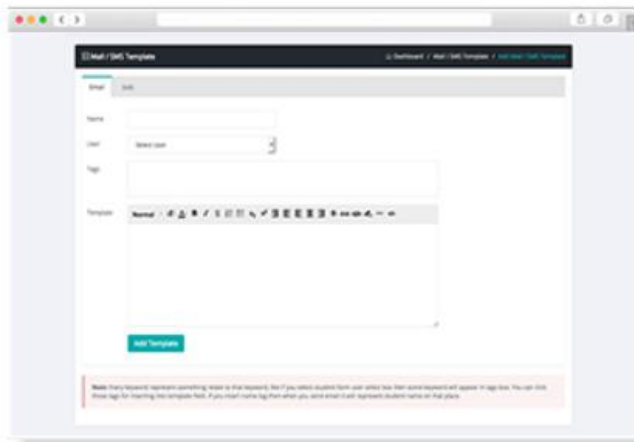

PRIVILEGED USERS PROMOTE STUDENT FROM ONE CLASS TO ANOTHER

ACCOUNT,

INVOICE & PAYMENTS
PRIVILEGED USERS CAN MANAGE INVOICE & PAYMENTS

ATTENDANCE MULTIPLE USER

ATTENDANCE LIKE TEACHERS & STUDENTS. TEACHERS CAN MAKE ATTENDANCE FOR STUDENT AND SEE REPORT OF EVERY STUDENT ATTENDANCE