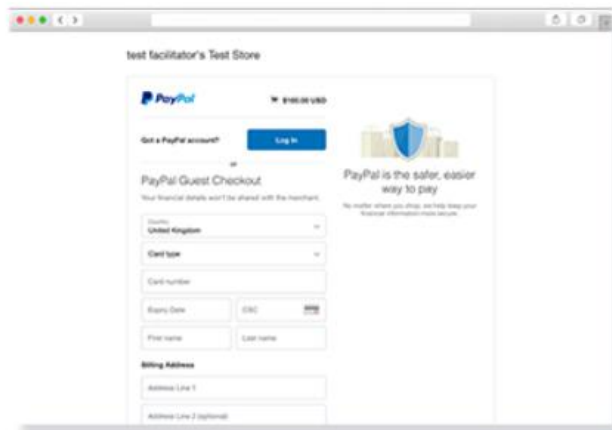

ROLE & PERMISSION

UNLIMITED USER ROLE AND
PERMISSION TO ASSIGN
USER ROLES

The 'Payment Settings' interface includes input fields for PayPal App Username, PayPal App Password, PayPal App Signature, and PayPal email. It also features a 'Payumoney' section with a 'Payumoney' field and a 'Paypal Status' section with radio buttons for 'Enable' and 'Disable', and a 'Save' button.

ONLINE PAYMENT

PAYPAL, STRIPE & PAYUMONEY
INTEGRATED WITH THE
MANAGEMENT SYSTEM

4 TYPES OF GATEWAY

CLICKTELL, BULKSMS, TWILIO & INDIAN SMS GATEWAY MSG91

PAYPAL

PAYPAL INTEGRATED, USERS CAN PAY ONLINE VIA PAYPAL