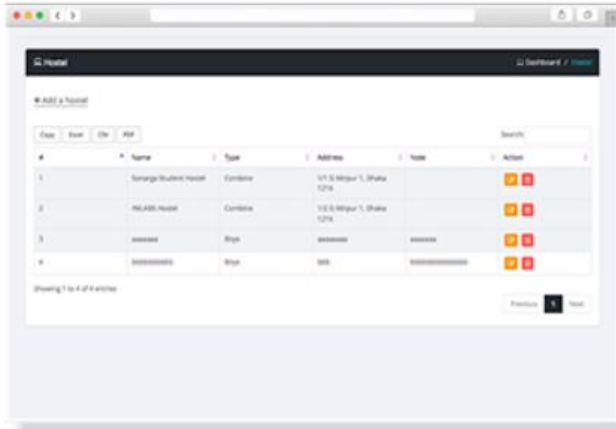

HOSTEL

MANAGEMENT

COMPLETE HOSTEL MANAGEMENT SYSTEM FOR USERS CAN HANDLE HOSTEL EASILY