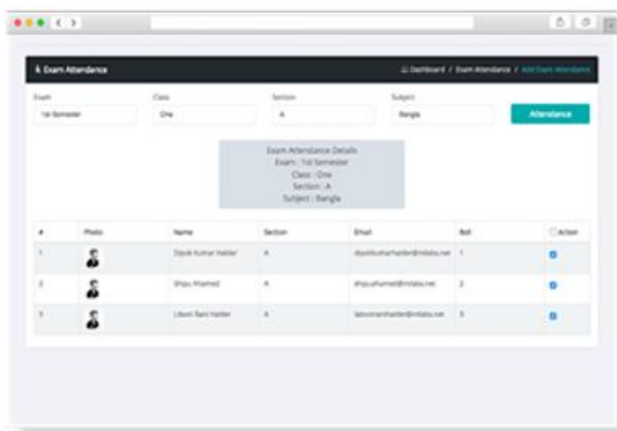

PRIVILEGED USERS PROMOTE STUDENT FROM ONE CLASS TO ANOTHER

ACCOUNT,

INVOICE & PAYMENTS
PRIVILEGED USERS CAN MANAGE INVOICE & PAYMENTS

ATTENDANCE MULTIPLE USER

ATTENDANCE LIKE TEACHERS & STUDENTS. TEACHERS CAN MAKE ATTENDANCE FOR STUDENT AND SEE REPORT OF EVERY STUDENT ATTENDANCE

EMAIL & SMS

PRIVILEGED USERS CAN SEND EMAIL AND SMS TO ANY USER OR USER GROUP

EXAM MANAGEMENT

EXAM SETTINGS, GRADE, MARK, SCHEDULE AND EXAM ATTENDANCE CAN BE MANAGE VIA OUR EXAM MANAGEMENT SYSTEM

EXPENSE
ADMINISTRATOR CAN
MANAGE SYSTEM EVERY EXPENSE
IN THE SYSTEM