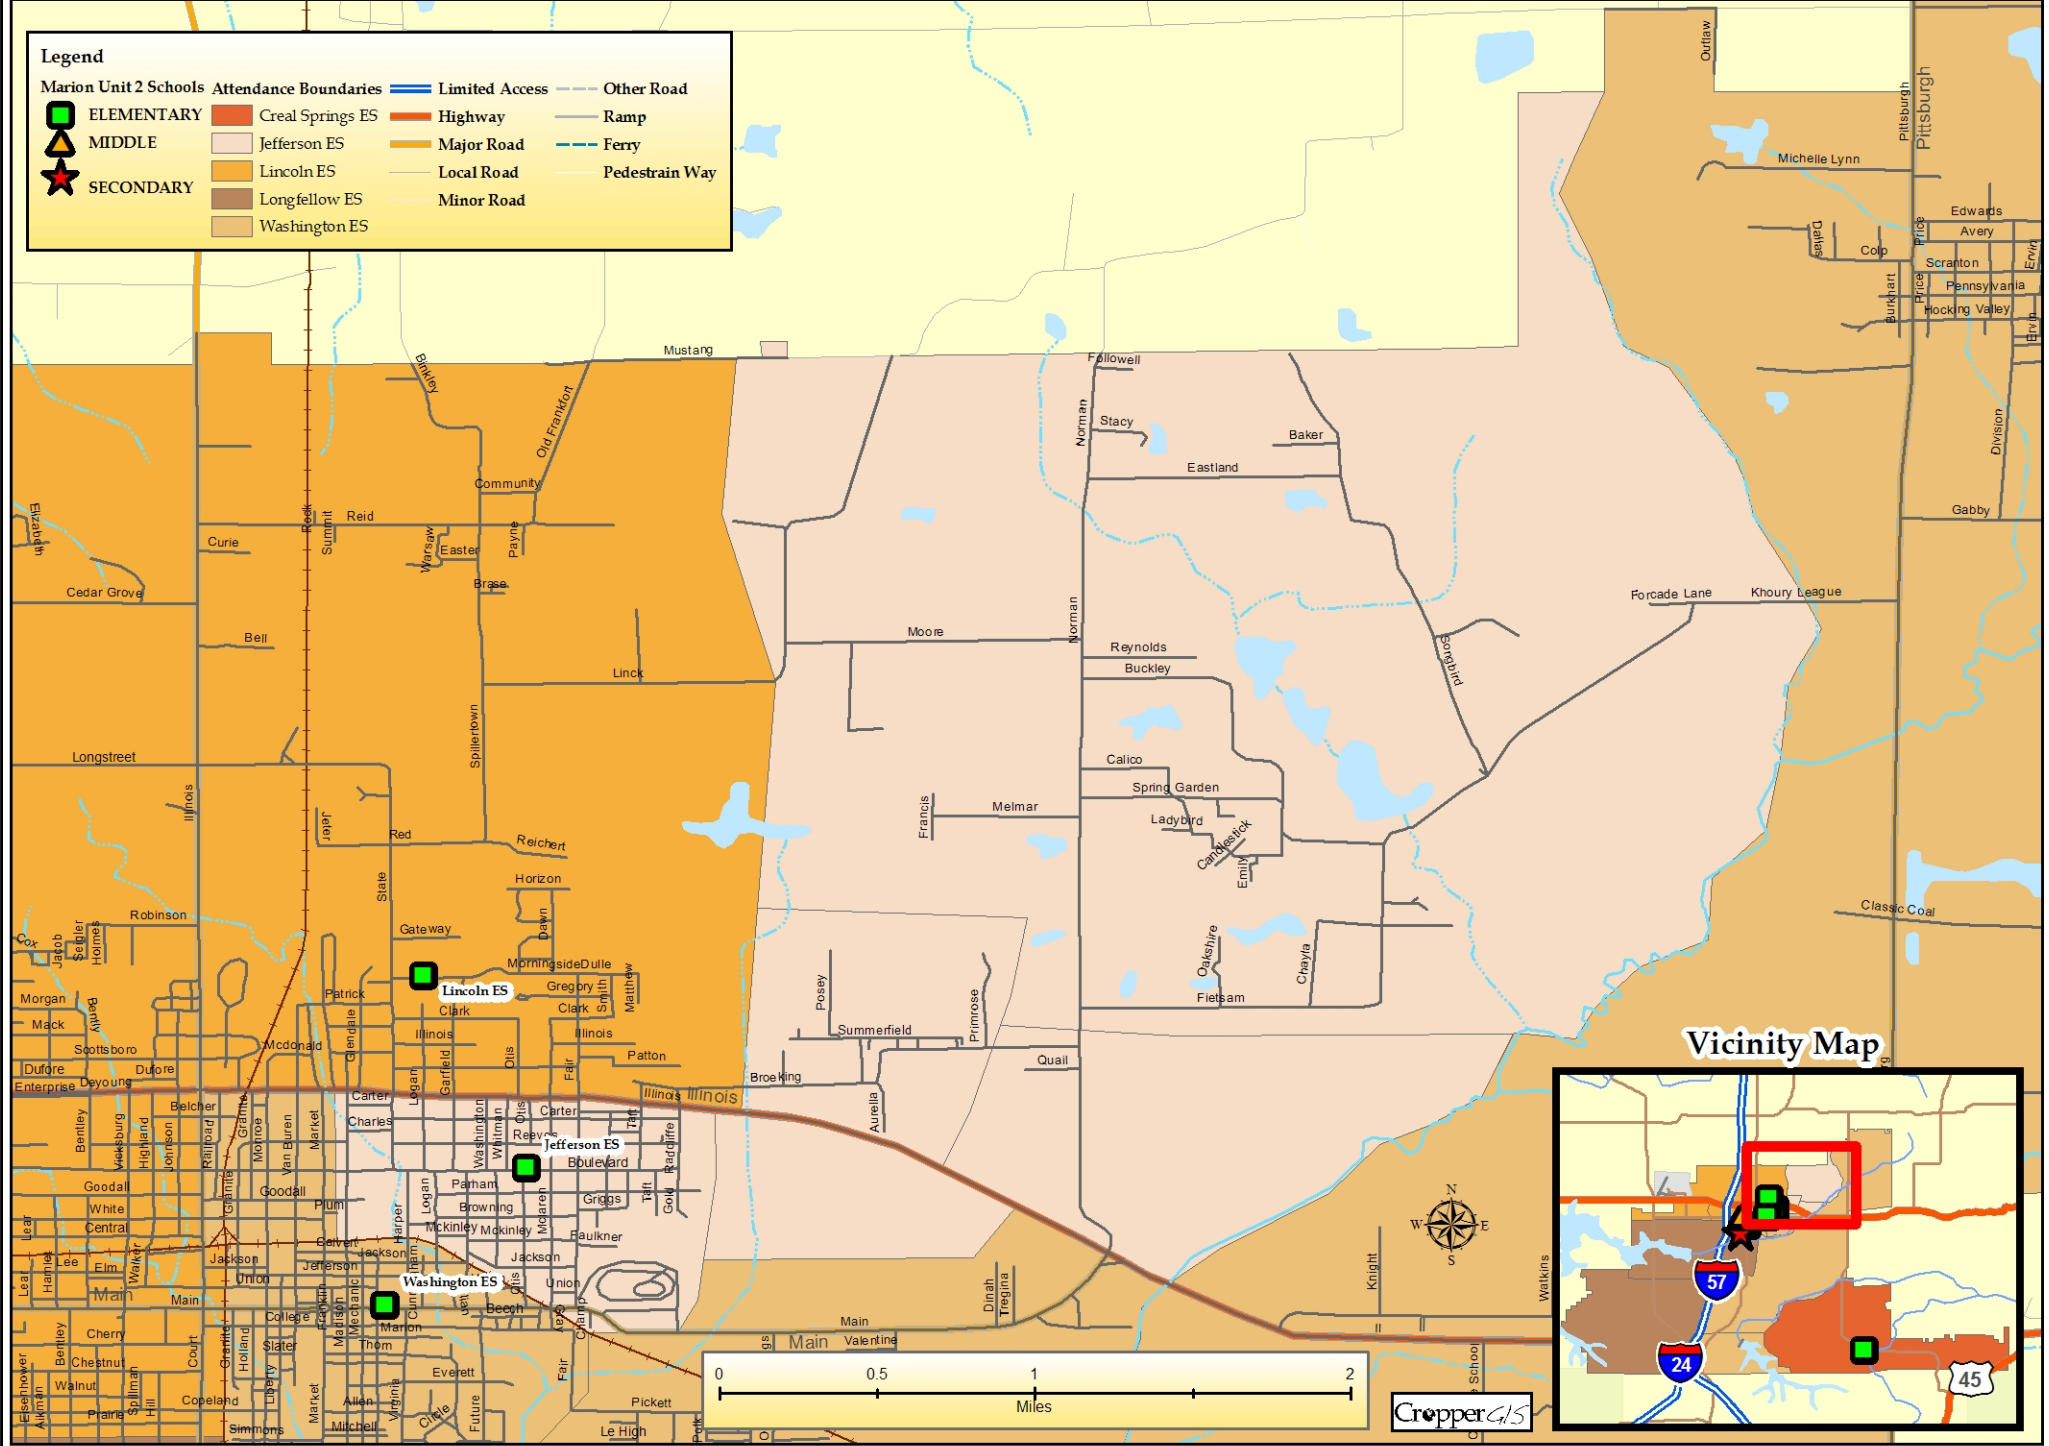

Marion Community Unit School District No. 2: Jefferson Elementary School

Legend

	Marion Unit 2 Schools		Attendance Boundaries		Limited Access		Other Road
	ELEMENTARY		Creal Springs ES		Highway		Ramp
	MIDDLE		Jefferson ES		Major Road		Ferry
	SECONDARY		Lincoln ES		Local Road		Pedestrian Way
			Longfellow ES		Minor Road		
			Washington ES				

Vicinity Map

CropperGIS