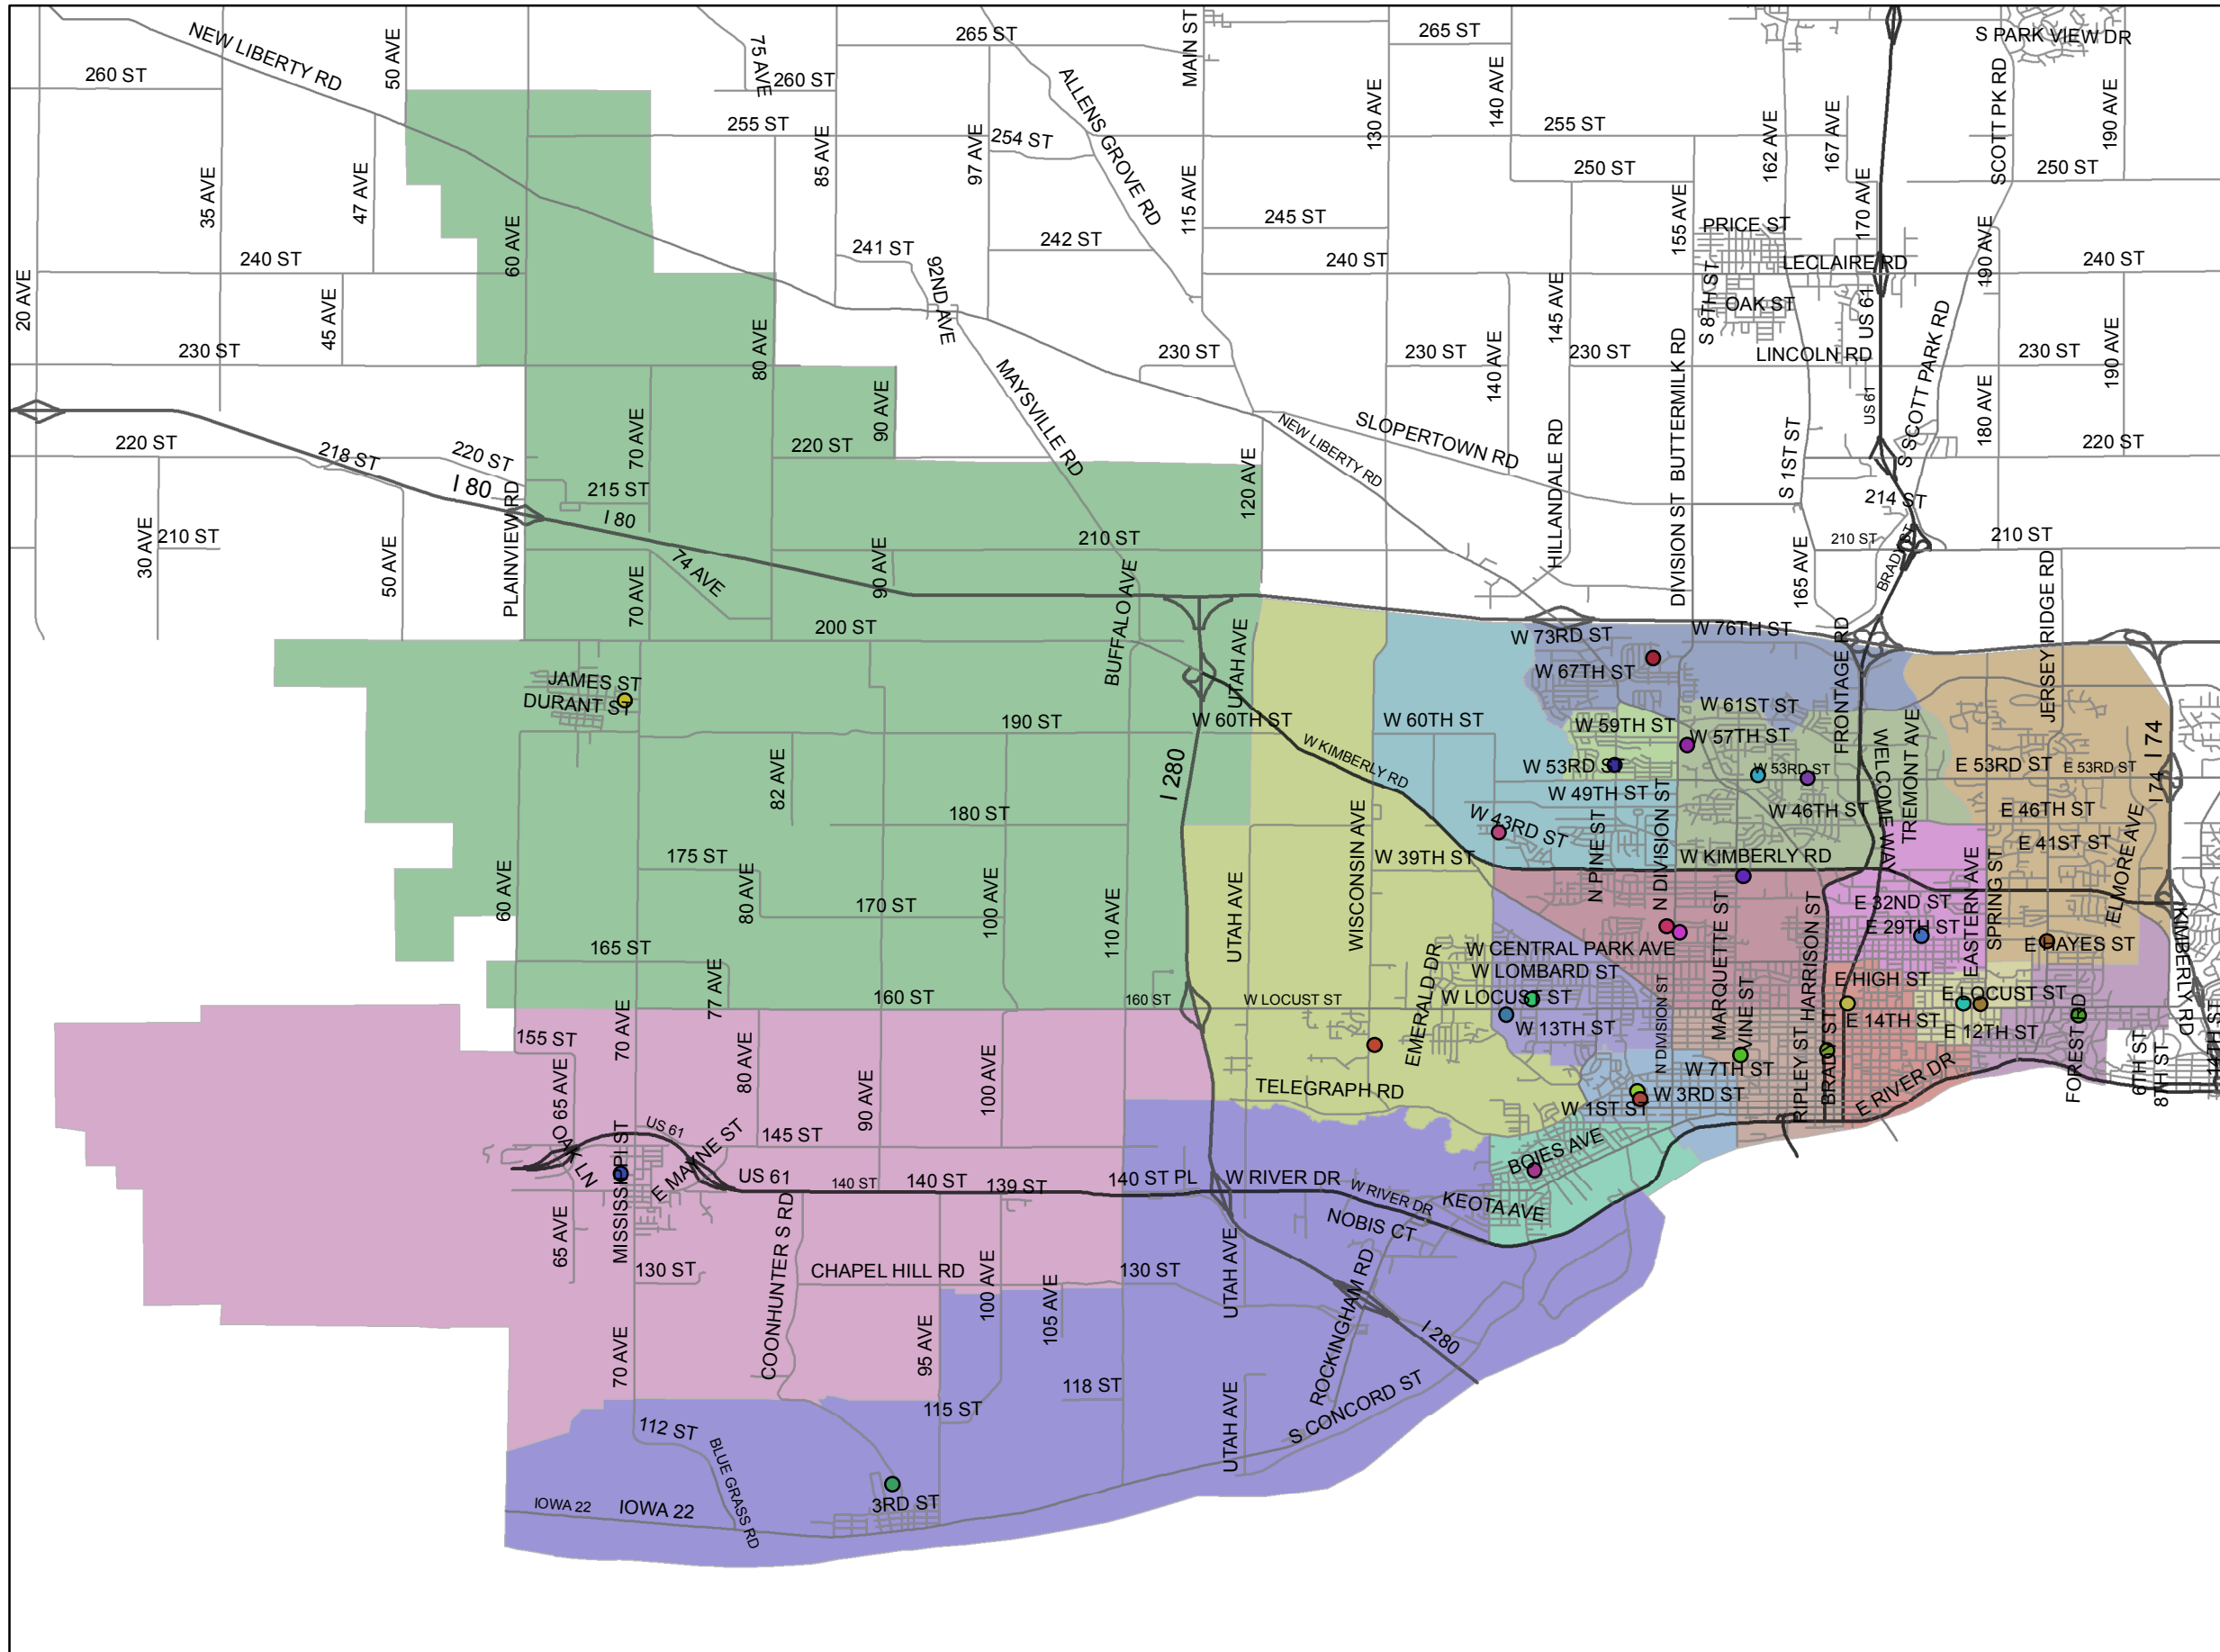

# DCSD Elementary Schools

## Legend

### Elementary Schools

- NAME**
- Adams Elementary
  - Blue Grass Elementary
  - Buchanan Elementary
  - Buffalo Elementary
  - Eisenhower Elementary
  - Fillmore Elementary
  - Garfield Elementary
  - Harrison Elementary
  - Hayes Elementary
  - Jackson Elementary
  - Jefferson Elementary
  - Madison Elementary
  - McKinley Elementary
  - Monroe Elementary
  - Truman Elementary
  - Walcott Elementary
  - Washington Elementary
  - Wilson Elementary