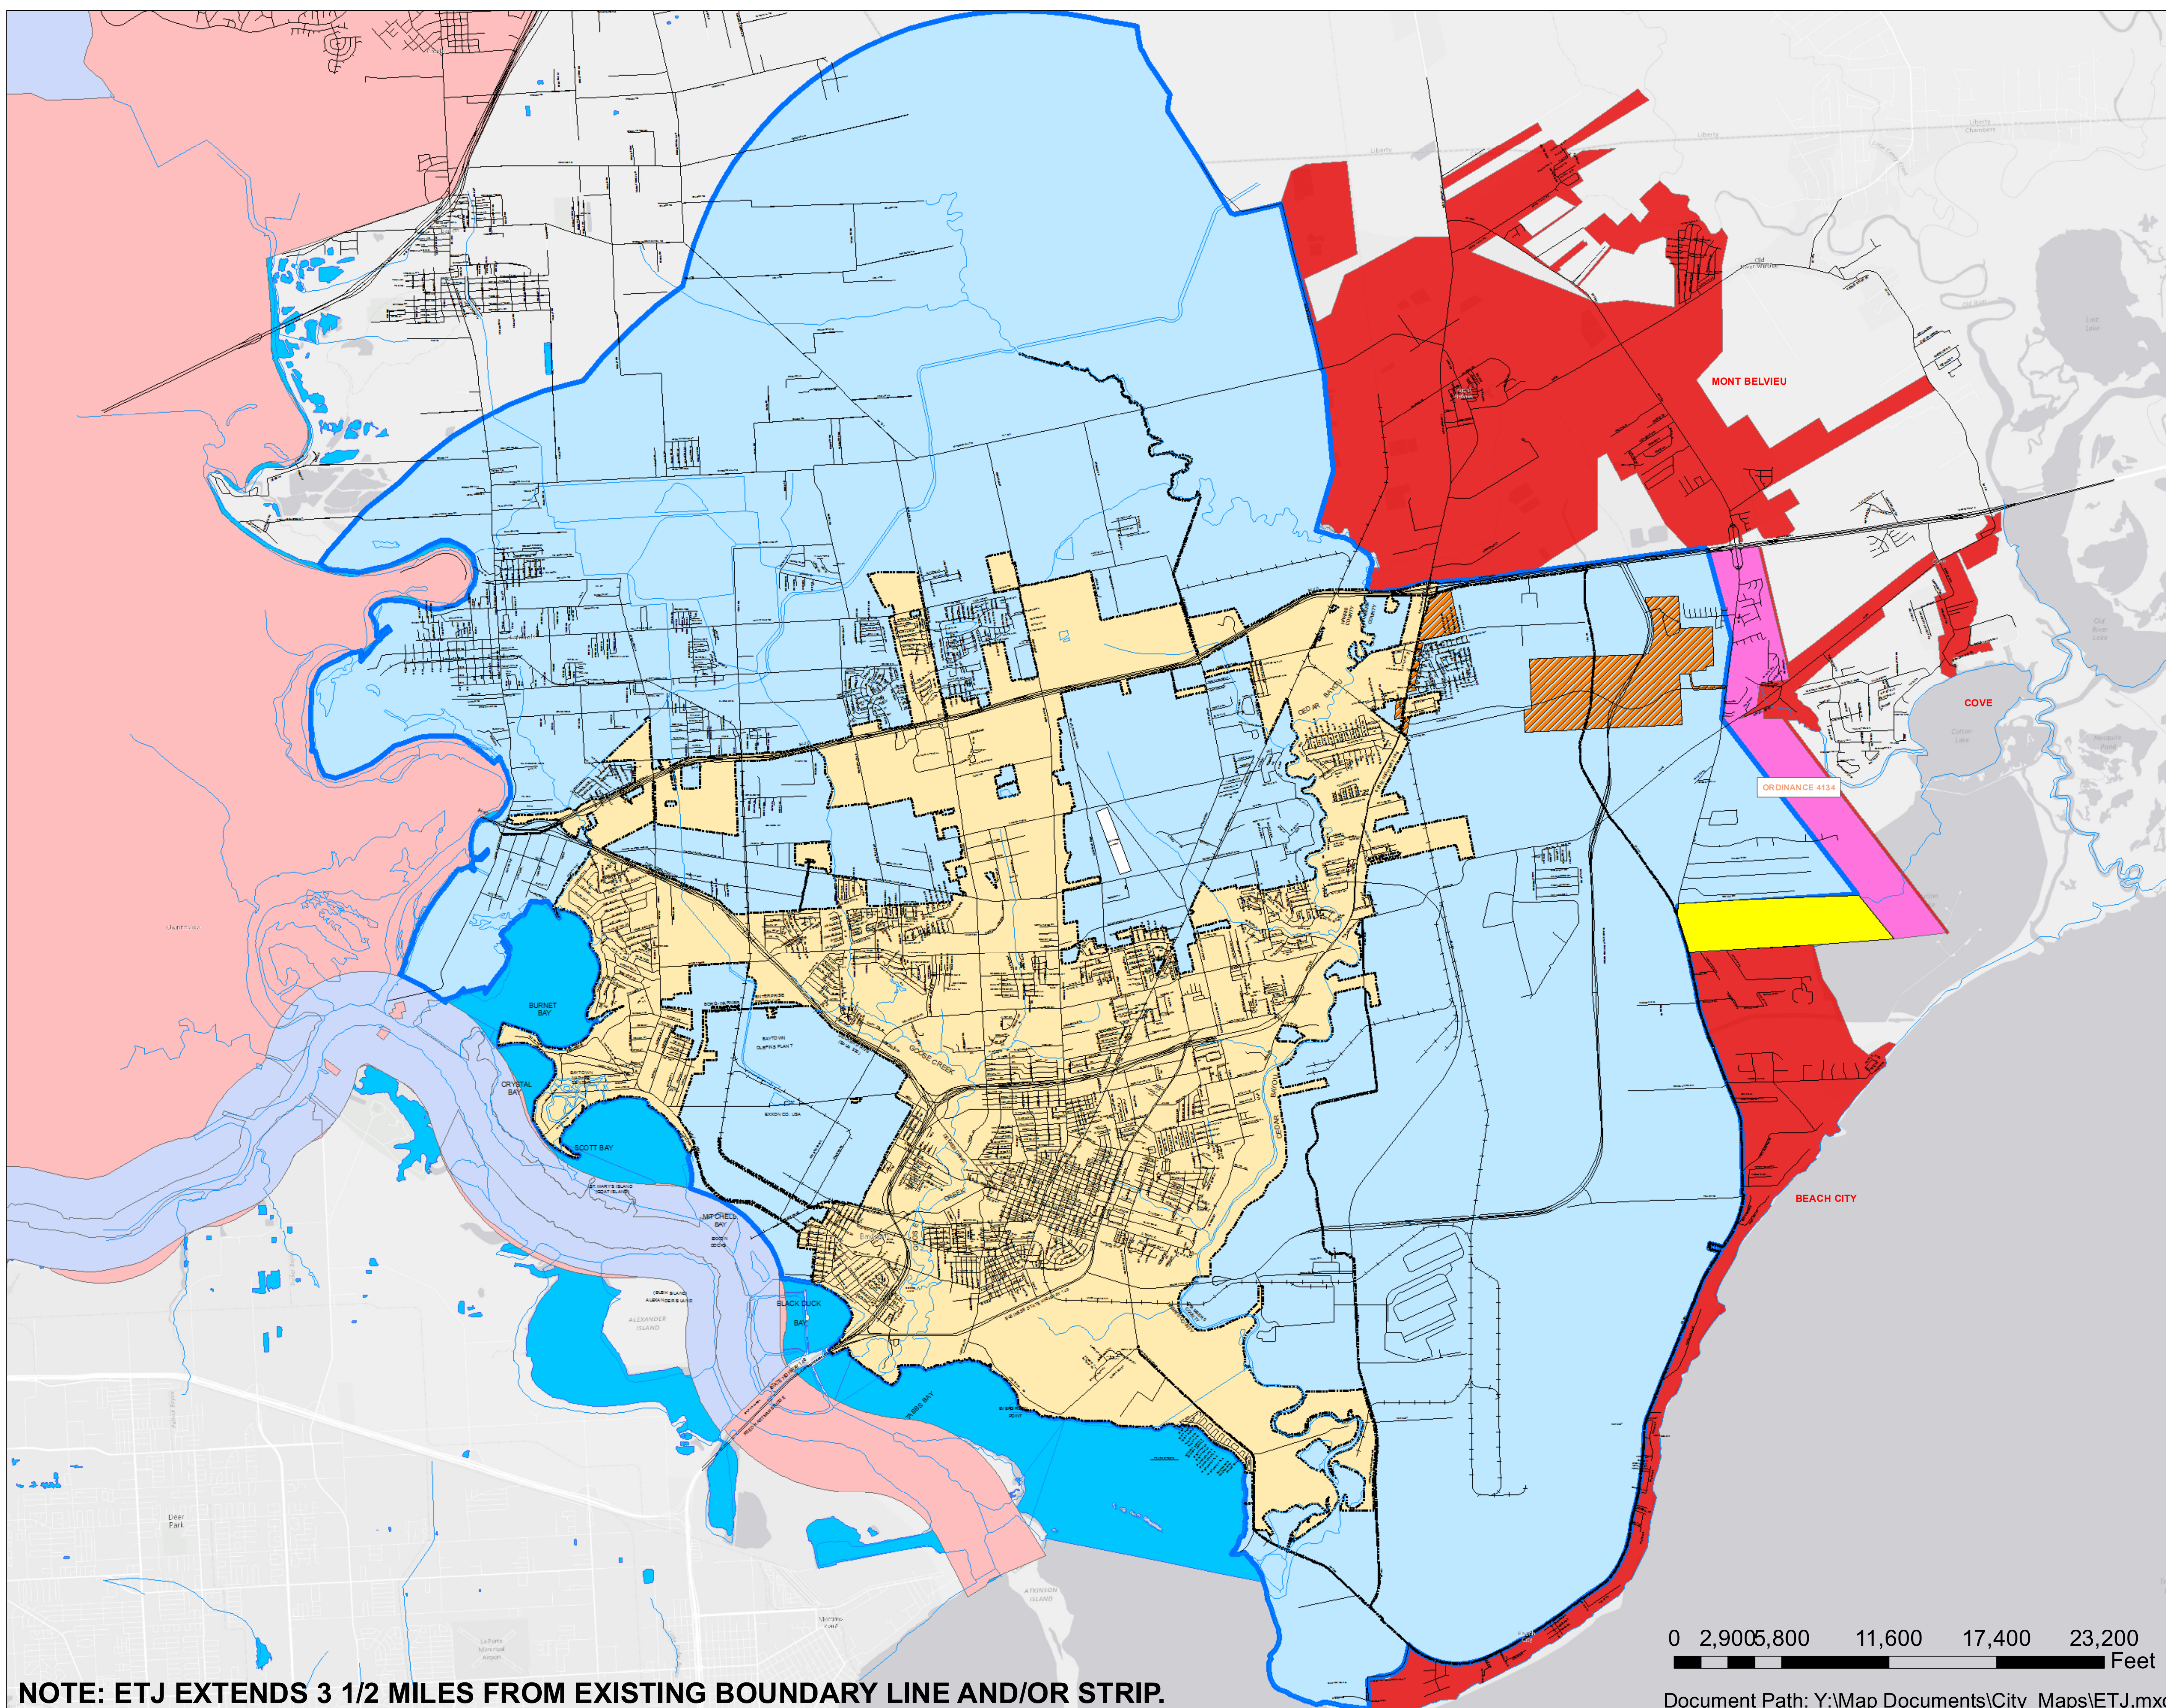

CITY LIMITS & ETJ

- Baytown_streams
- Streets
- RailRoads
- CITY
- LIMITED
- Baytown_ETJ_1_poly_20151008
- City of Houston
- City of Houston ETJ
- COVE_ETJ_AGREEMENT_WITH_BAYTOWN
- BeachCity_ETJ
- Waterbodies
- Other Towns & Incorporated Cities

The City of Baytown Texas makes no warranty, representation, or guarantee regarding the accuracy of this map. This map is intended for display purposes only and does not replace official recorded documents.

1 inch = 3,954 feet

Date 2015-11-04

0 2,900,800 11,600 17,400 23,200 Feet

Document Path: Y:\Map Documents\City_Maps\ETJ.mxd

NOTE: ETJ EXTENDS 3 1/2 MILES FROM EXISTING BOUNDARY LINE AND/OR STRIP.