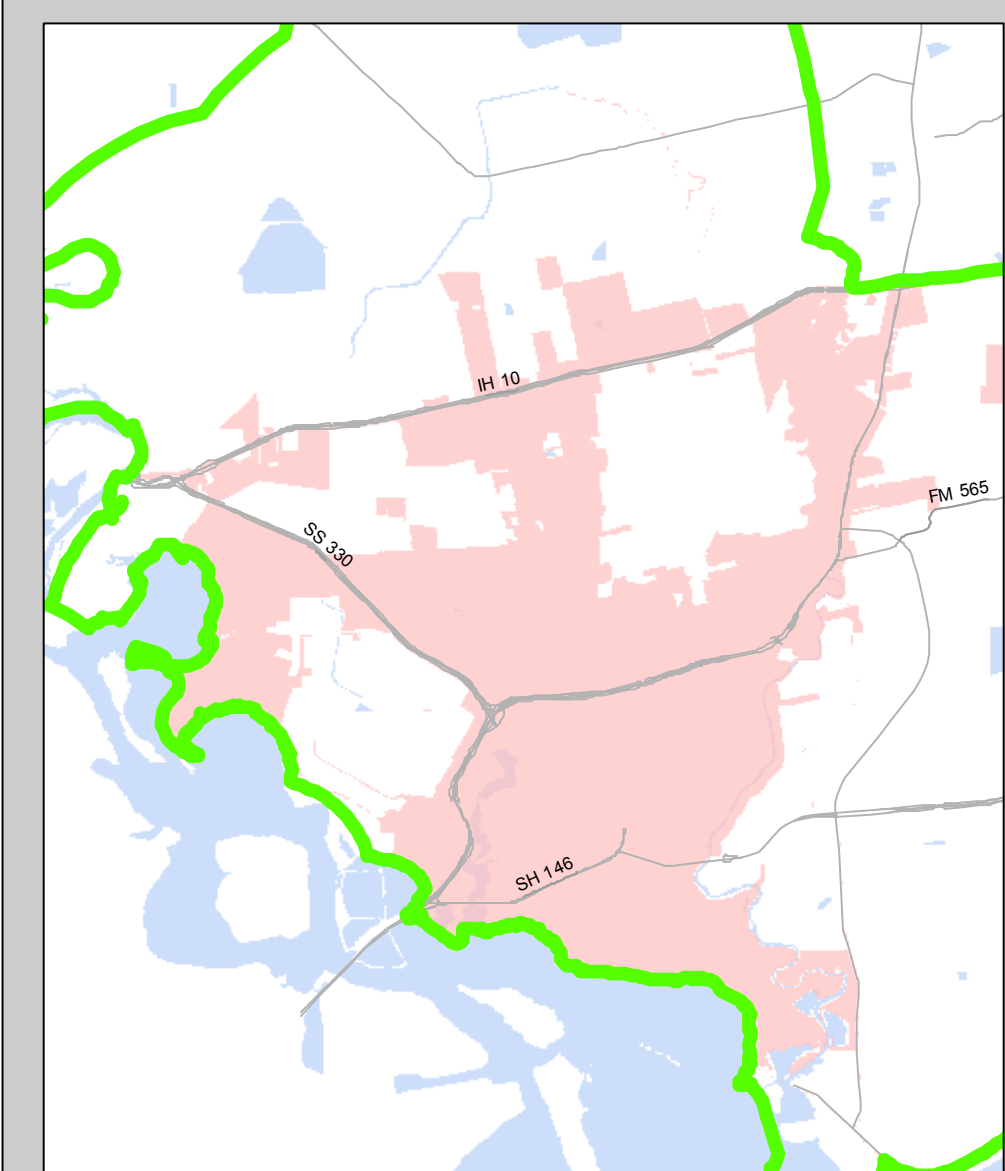

CITY LIMITS & ETJ

- Baytown_streams
- Streets
- RailRoads
- CITY
- LIMITED
- Baytown_ETJ_1_poly_20151008
- City of Houston
- City of Houston ETJ
- COVE_ETJ_AGREEMENT_WITH_BAYTOWN
- BeachCity_ETJ
- Waterbodies
- Other Towns & Incorporated Cities

The City of Baytown Texas makes no warranty, representation, or guarantee regarding the accuracy of this map. This map is intended for display purposes only and does not replace official recorded documents.

1 inch = 3,954 feet

Date 2015-11-04

0 2,900,800 11,600 17,400 23,200 Feet

Document Path: Y:\Map Documents\City_Maps\ETJ.mxd

NOTE: ETJ EXTENDS 3 1/2 MILES FROM EXISTING BOUNDARY LINE AND/OR STRIP.