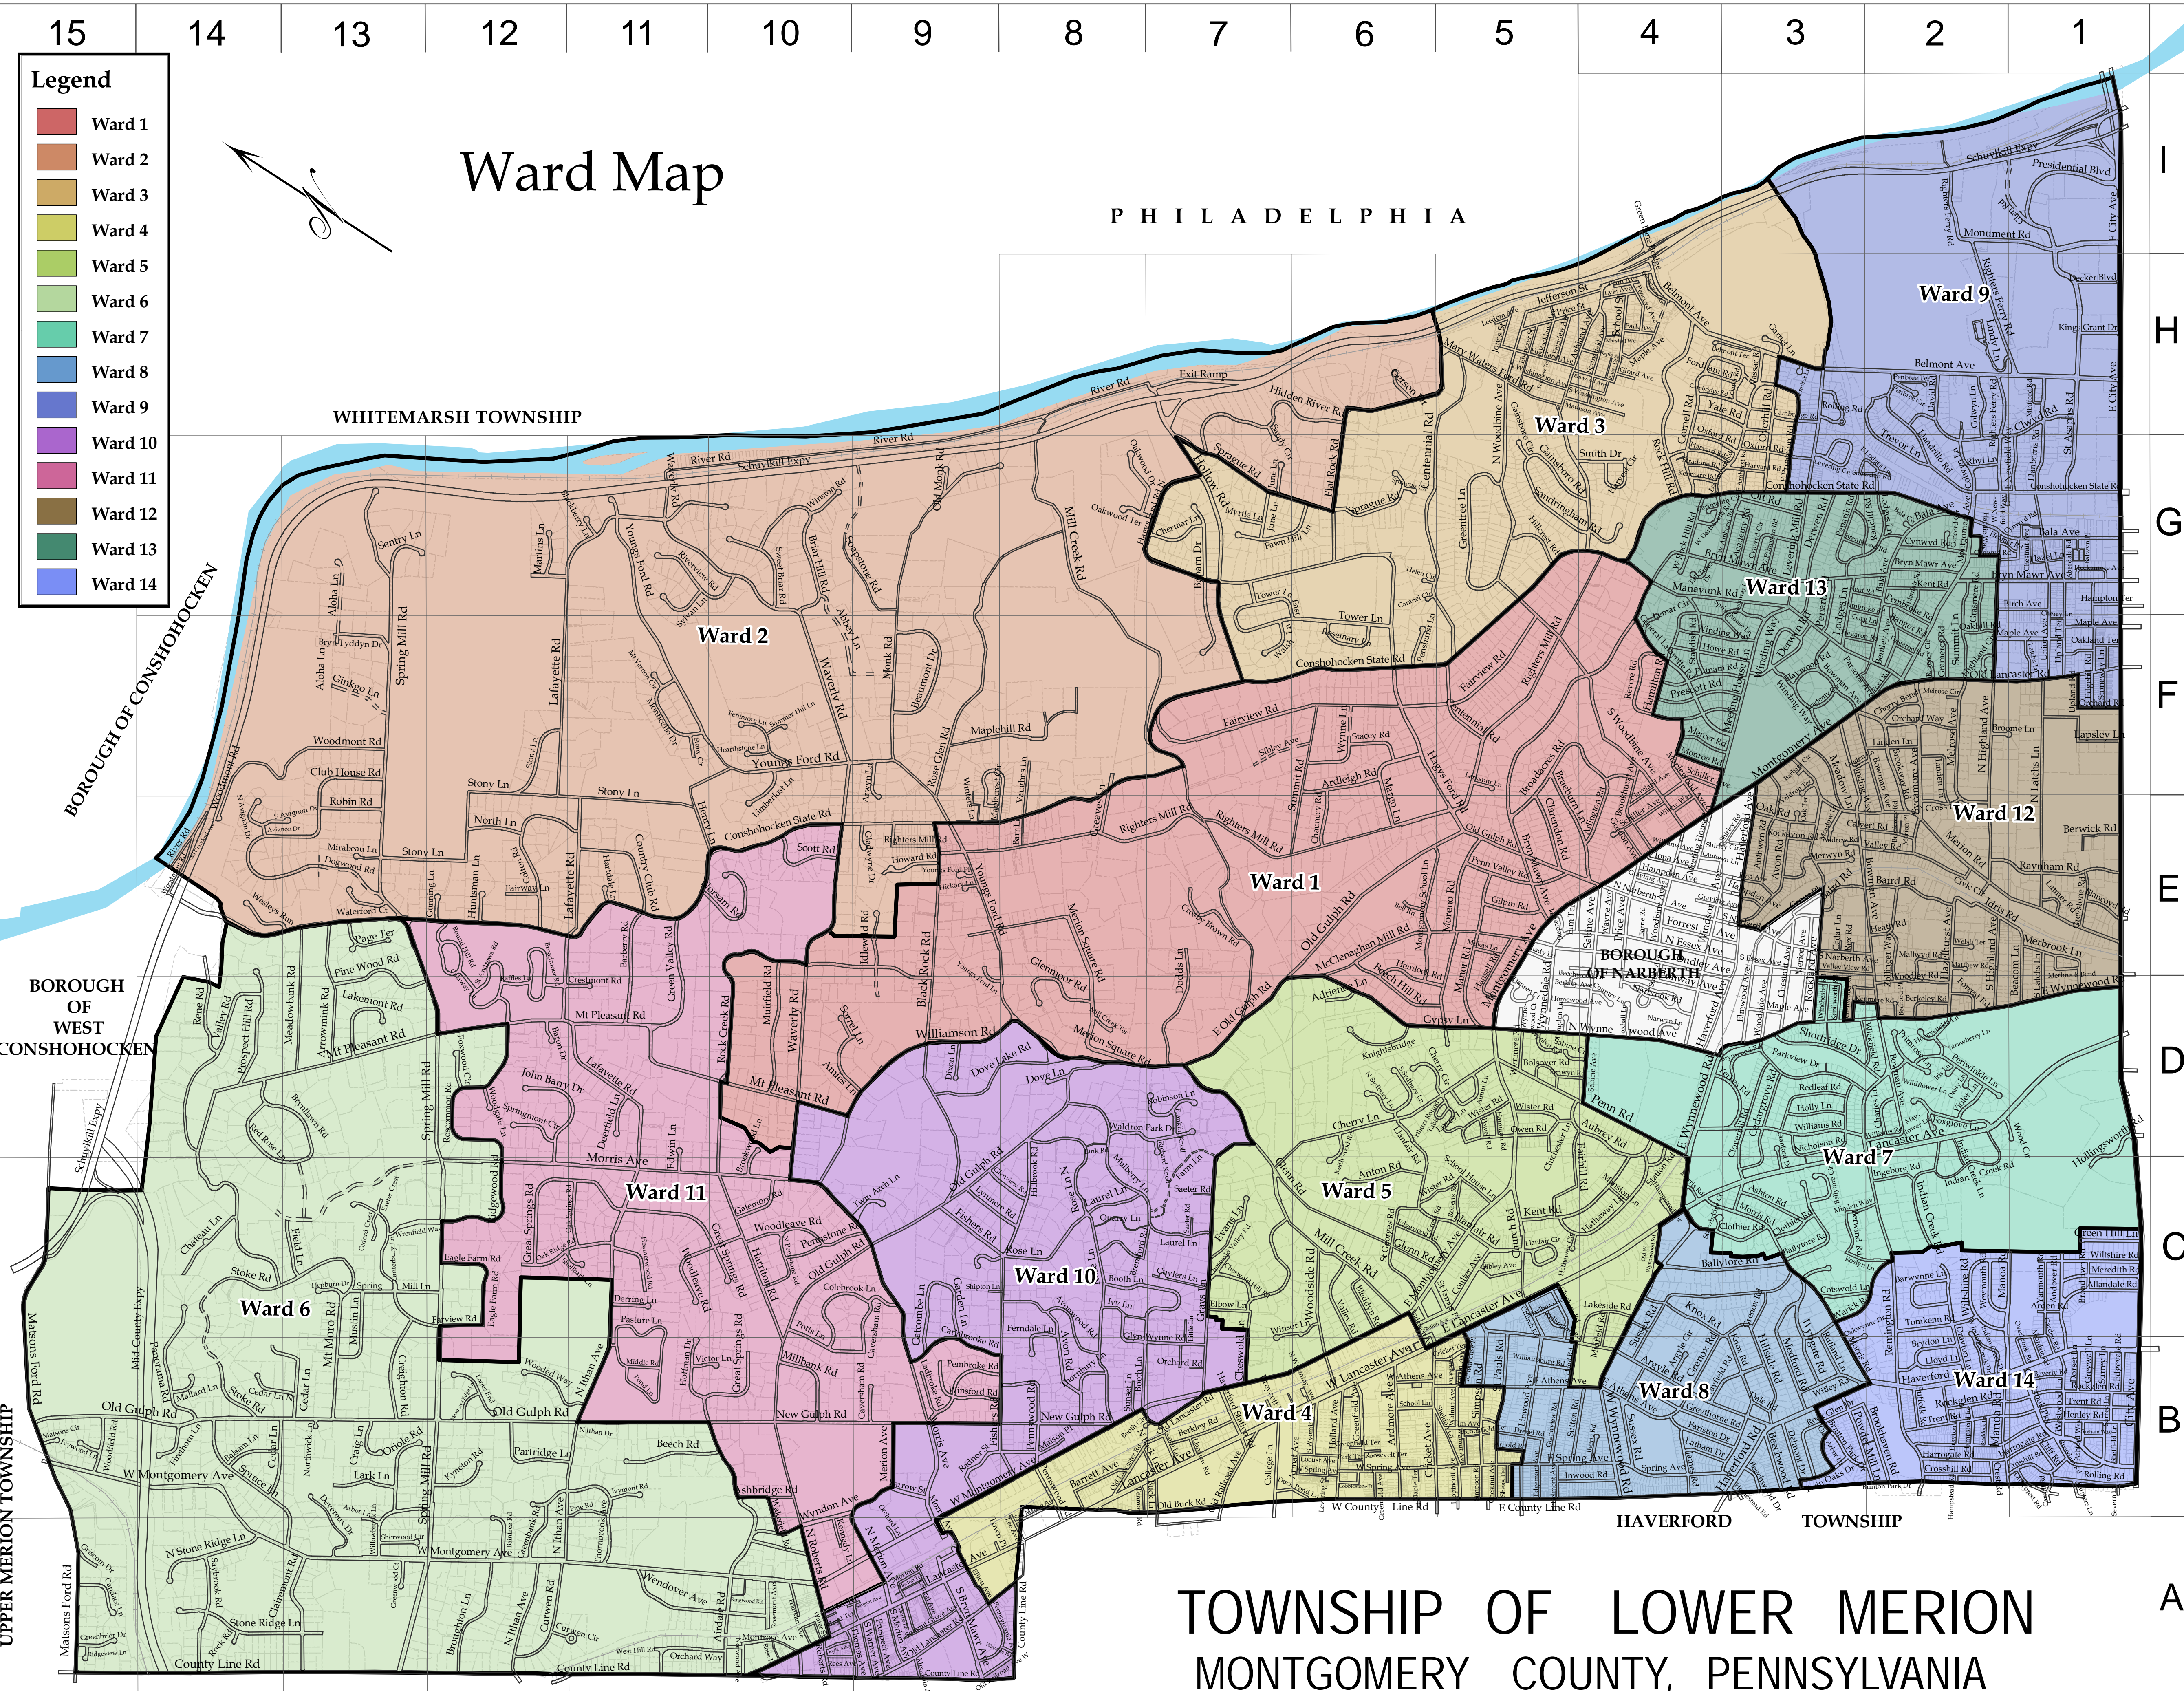

STREET INDEX

Table listing street names and their corresponding ward numbers, organized by street name.

Legend

- Color-coded legend for Ward 1 through Ward 14.

Ward Map

PHILADELPHIA

WHITEMARSH TOWNSHIP

BOROUGH OF CONSHOHOCKEN

BOROUGH OF WEST CONSHOHOCKEN

BOROUGH OF NARBERTH

UPPER MERION TOWNSHIP

HAVERFORD TOWNSHIP

DELAWARE COUNTY

TOWNSHIP OF LOWER MERION

MONTGOMERY COUNTY, PENNSYLVANIA

PLANNING DIVISION