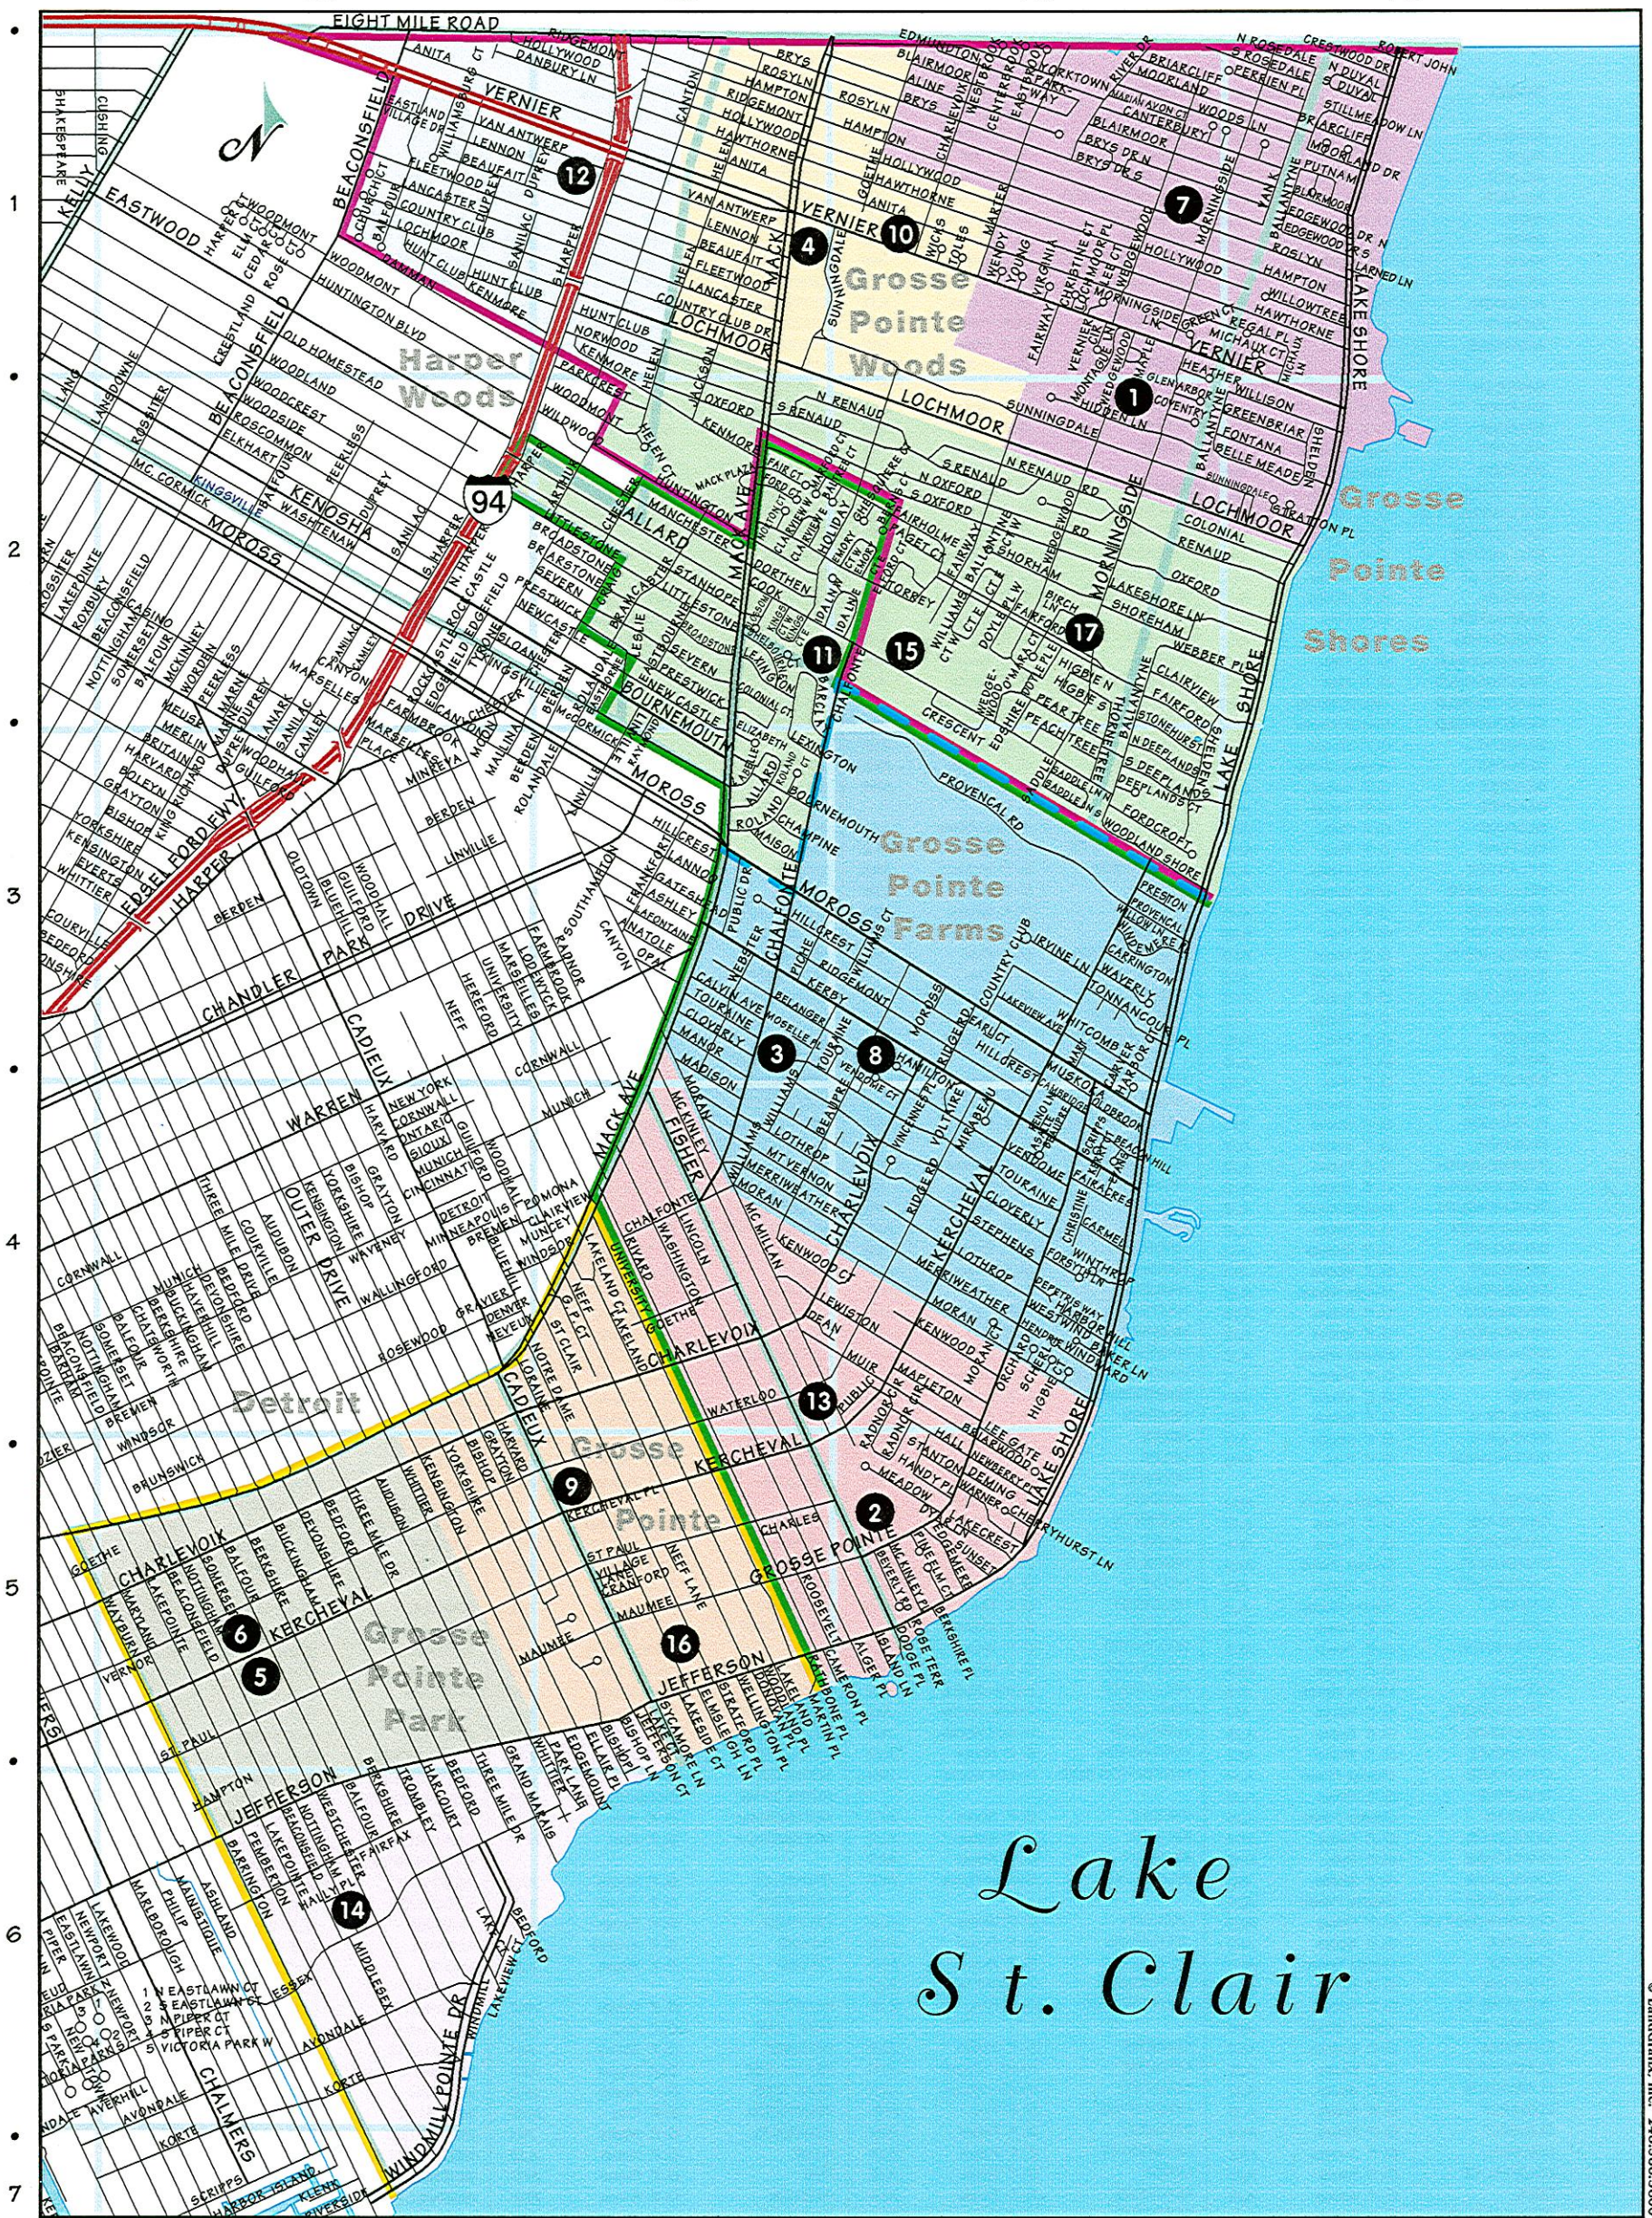

# Grosse Pointe School District

AH

AJ

AK

AL

Lake  
St. Clair

© LandCraft, Inc. 248.588.2800

G.P. NORTH/G.P. SOUTH  
HIGH SCHOOL DIVIDING LINE

PIERCE  
MIDDLE SCHOOL

BROWNELL  
MIDDLE SCHOOL

PARCELLS  
MIDDLE SCHOOL

Interstates 94  
City Names **City**  
City Boundaries

- |  |  |   |
|--|--|---|
| <p><b>1</b> Grosse Pointe North High School<br/>707 Vernier 313-432-3200 AK2</p> <p><b>2</b> Grosse Pointe South High School<br/>11 Grosse Pointe Blvd. 313-432-3500 AK5</p> <p><b>3</b> Brownell Middle School<br/>260 Chalfonte 313-432-3900 AJ3</p> <p><b>4</b> Parcels Middle School<br/>20600 Mack Ave. 313-432-4600 AJ1</p> <p><b>5</b> Pierce Middle School<br/>15430 Kercheval 313-432-4700 AH5</p> <p><b>6</b> Defer Elementary School<br/>15425 Kercheval 313-432-4000 AH5</p> | <p><b>7</b> Ferry Elementary School<br/>748 Roslyn 313-432-4100 AK1</p> <p><b>8</b> Kerby Elementary School<br/>285 Kerby 313-432-4200 AK3</p> <p><b>9</b> Maire Elementary School<br/>740 Cadieux 313-432-4300 AJ5</p> <p><b>10</b> Mason Elementary School<br/>1640 Vernier 313-432-4400 AK1</p> <p><b>11</b> Monteith Elementary School<br/>1275 Cook 313-432-4500 AJ2</p> <p><b>12</b> Poupard Elementary School<br/>20655 Lennon 313-432-4800 AJ1</p> | <p><b>13</b> Richard Elementary School<br/>176 McKinley 313-432-4900 AJ4</p> <p><b>14</b> Trombly Elementary School<br/>820 Beaconsfield 313-432-5000 AH6</p> <p><b>15</b> Barnard Center<br/>900 Cook 313-432-5100 AK2</p> <p><b>16</b> Administration Building<br/>389 St. Clair 313-432-3000 AJ5</p> <p><b>17</b> Barnes School<br/>20090 Morningside 313-432-3800 AK2</p> |
|--|--|---|

Scale is approximately 2" = 1 mile

\*\* Map is for illustrative purposes - please contact to confirm