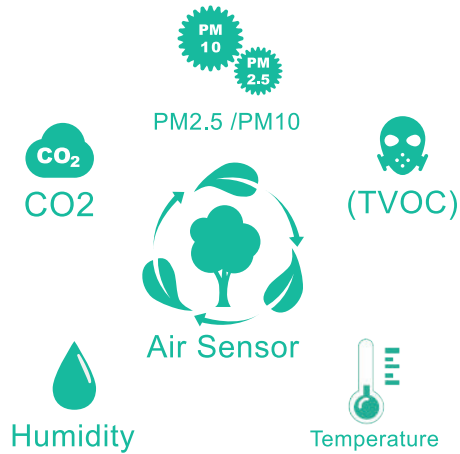

IAQS (Indoor Air Quality Signage)

While there is a haze effect in the outdoor environment, the indoor air quality becomes a major concern for those shoppers or visitors in the public area, such as in the shopping mall. For the shopping mall management, to make sure the information or the promotion discount to be seen effectively, that you can apply IAQS right beside the information counter or near the building entrance that shows the air quality data including PM2.5, PM10, CO2, TVOC, temperature, Humidity and the information you like to deliver to those target customers.

Why :

- Enhance the information engagement with the target customers.
- Monitoring and the indoor air quality.
- Instant promotion activity.

Where the IAQS goes