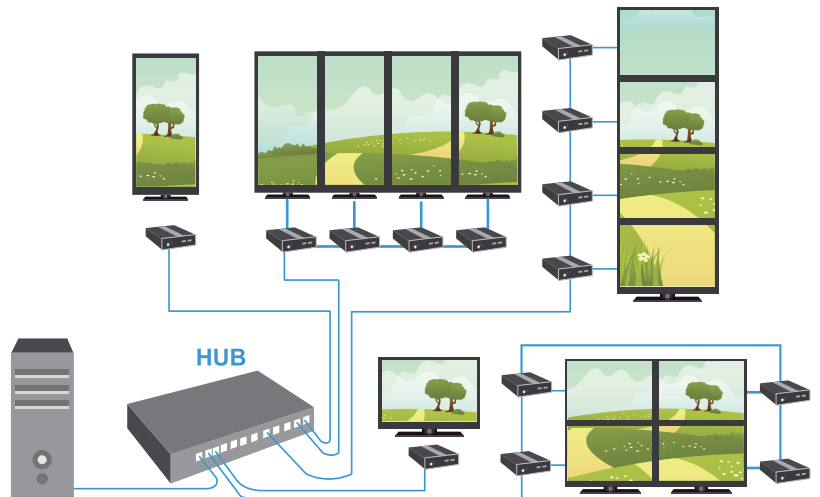

JET-CMS is a Content & Central Management System supporting all kinds of JET-CMS-BOX players and makes it easy to control more than 1000 signage players.

- Support WAN/LAN
- Multi-user login
- Grouping management
- Web-based Software
- Android player

Product Overview

- JET-CMS Content Management System (Web-based)
- JET-CMS- Android Player Software
- JET-CMS-BOX (ARM based R3328A Signage Player)

(2018 Q3 Available)
FEATURES

- Audio
- Video
- Image Banner
- Sync Data
- Digital Clock
- HTML5
- Streaming
- GIF Animation
- Image
- Text Banner
- Static Text

IP Video wall

JET IP Videowall is designed to let you easily set up your video wall, it's different from the conventional way. Simply apply JET-CMS & JET-CMS-BOX for quick content managing, scheduling & publishing your content over the different playback groups. If you have multi locations in one place or to different places, it brings you an easy way to manage your content over those display locations.

Why :

1. Easy to set up with flexible display configuration
2. JET-CMS-BOX support 4K Video
3. JET-CMS-BOX flexible installation with 2 LAN ports.
4. User Friendly Interface
5. Instant & scheduling content publishing
6. Support quick Drag & Drop File management