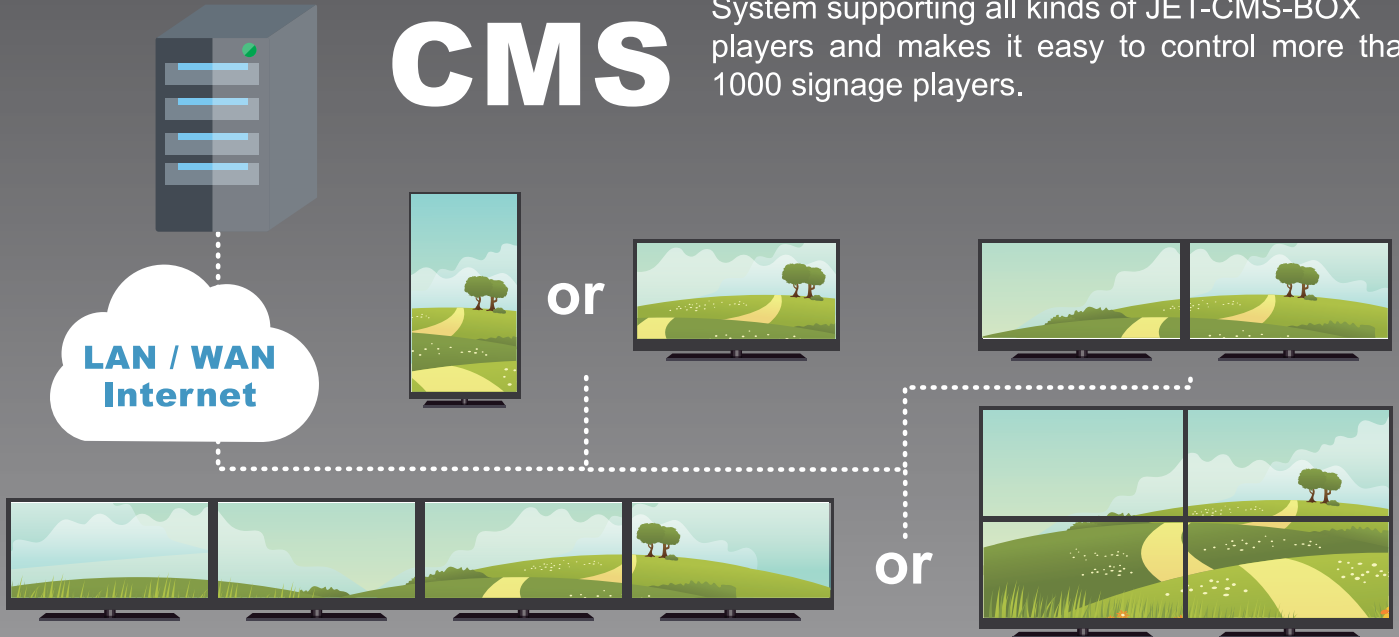

JET-CMS is a Content & Central Management System supporting all kinds of JET-CMS-BOX players and makes it easy to control more than 1000 signage players.

- Support WAN/LAN
- Multi-user login
- Grouping management
- Web-based Software
- Android player

Product Overview

- JET-CMS Content Management System (Web-based)
- JET-CMS- Android Player Software
- JET-CMS-BOX (ARM based R3328A Signage Player)

(2018 Q3 Available)
FEATURES

- Audio
- Video
- Image Banner
- Sync Data
- Digital Clock
- HTML5
- Streaming
- GIF Animation
- Image
- Text Banner
- Static Text

IP Video wall

JET IP Videowall is designed to let you easily set up your video wall, it's different from the conventional way. Simply apply JET-CMS & JET-CMS-BOX for quick content managing, scheduling & publishing your content over the different playback groups. If you have multi locations in one place or to different places, it brings you an easy way to manage your content over those display locations.

Why :

1. Easy to set up with flexible display configuration
2. JET-CMS-BOX support 4K Video
3. JET-CMS-BOX flexible installation with 2 LAN ports.
4. User Friendly Interface
5. Instant & scheduling content publishing
6. Support quick Drag & Drop File management