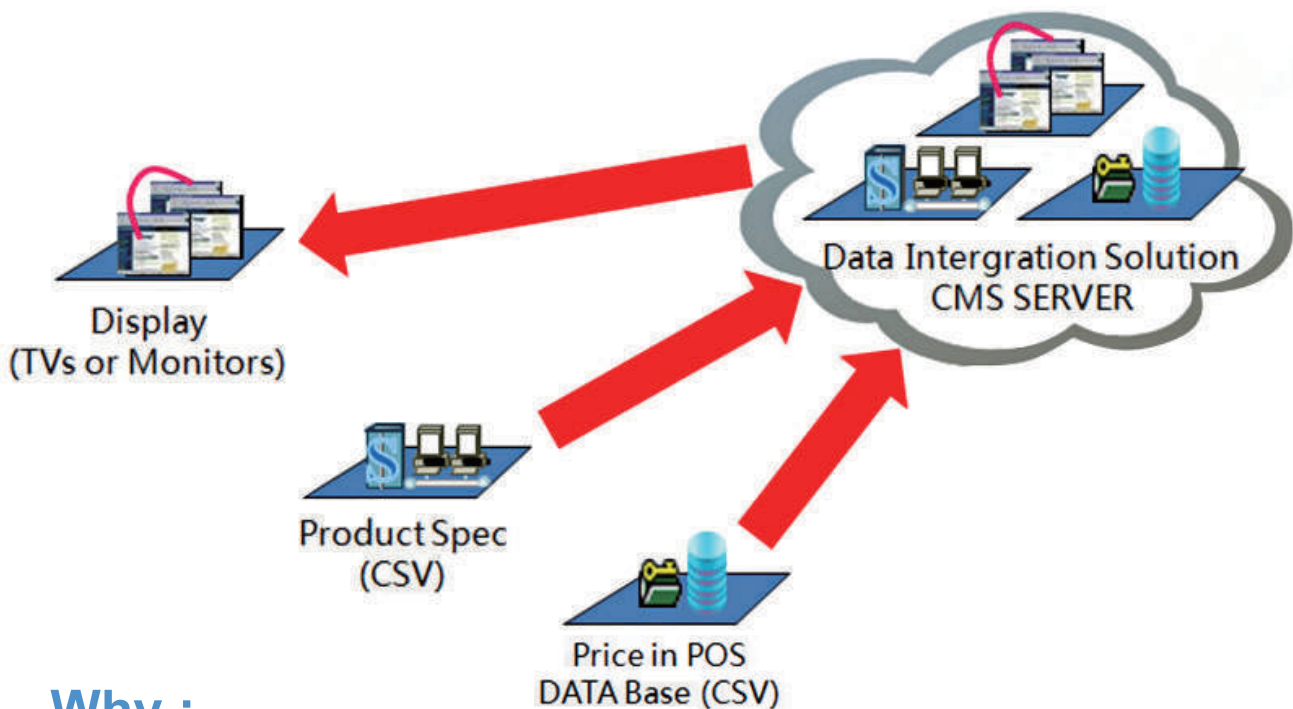

CMS Structure (SERVER-Source Collection)

Why :

1. Reduce the manpower overhead
2. Save the USB dongle for environmental friendly
3. Avoid the incorrect price and spec labeling
4. Instant promotion activity