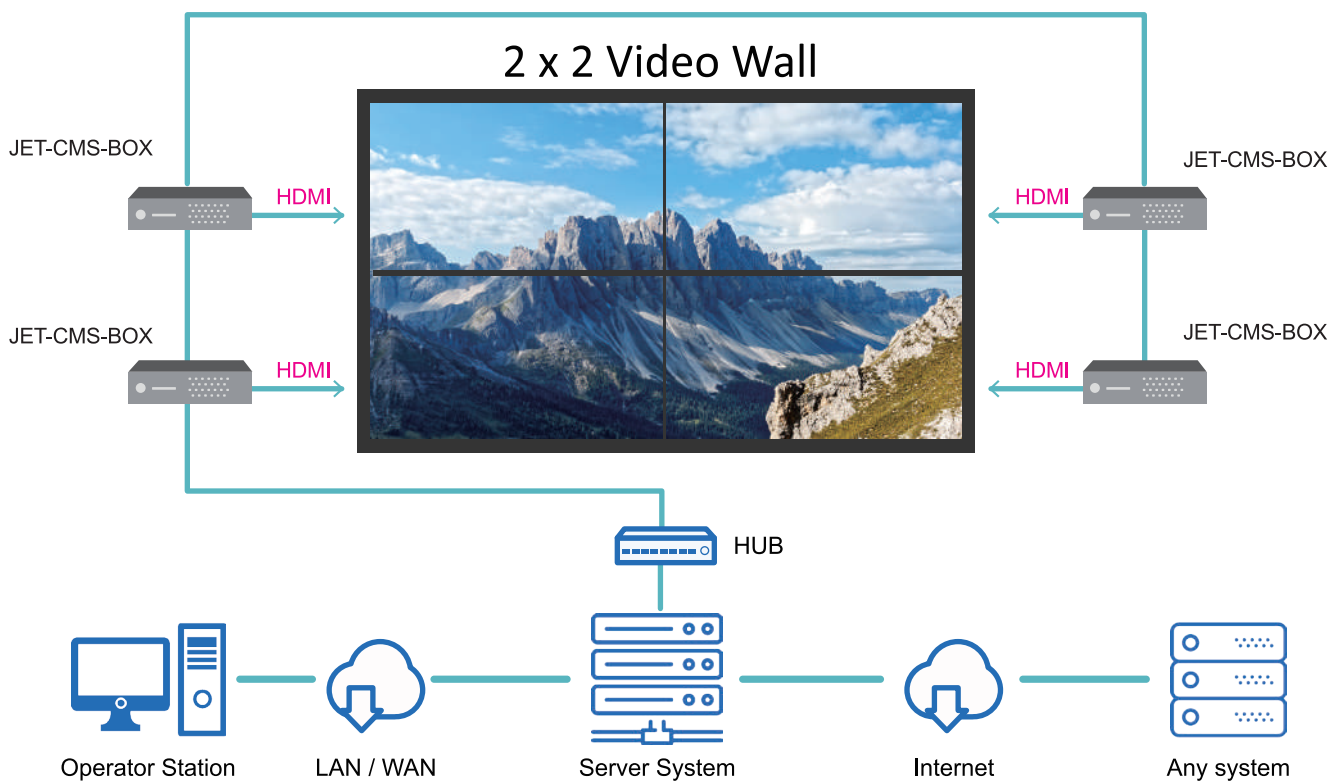

JET-CMS is a Content & Central Management System supporting all kinds of JET-CMS-BOX players and makes it easy to control more than 1000 signage players.

- Support WAN/LAN
- Multi-user login
- Grouping management
- Web-based Software
- Android player

Product Overview

- JET-CMS Content Management System (Web-based)
- JET-CMS- Android Player Software
- JET-CMS-BOX (ARM based R3328A Signage Player)

(2018 Q3 Available)
FEATURES

- Audio
- Video
- Image Banner
- Sync Data
- Digital Clock
- HTML5
- Streaming
- GIF Animation
- Image
- Text Banner
- Static Text

IP Video wall

JET IP Videowall is designed to let you easily set up your video wall, it's different from the conventional way. Simply apply JET-CMS & JET-CMS-BOX for quick content managing, scheduling & publishing your content over the different playback groups. If you have multi locations in one place or to different places, it brings you an easy way to manage your content over those display locations.

Why :

1. Easy to set up with flexible display configuration
2. JET-CMS-BOX support 4K Video
3. JET-CMS-BOX flexible installation with 2 LAN ports.
4. User Friendly Interface
5. Instant & scheduling content publishing
6. Support quick Drag & Drop File management