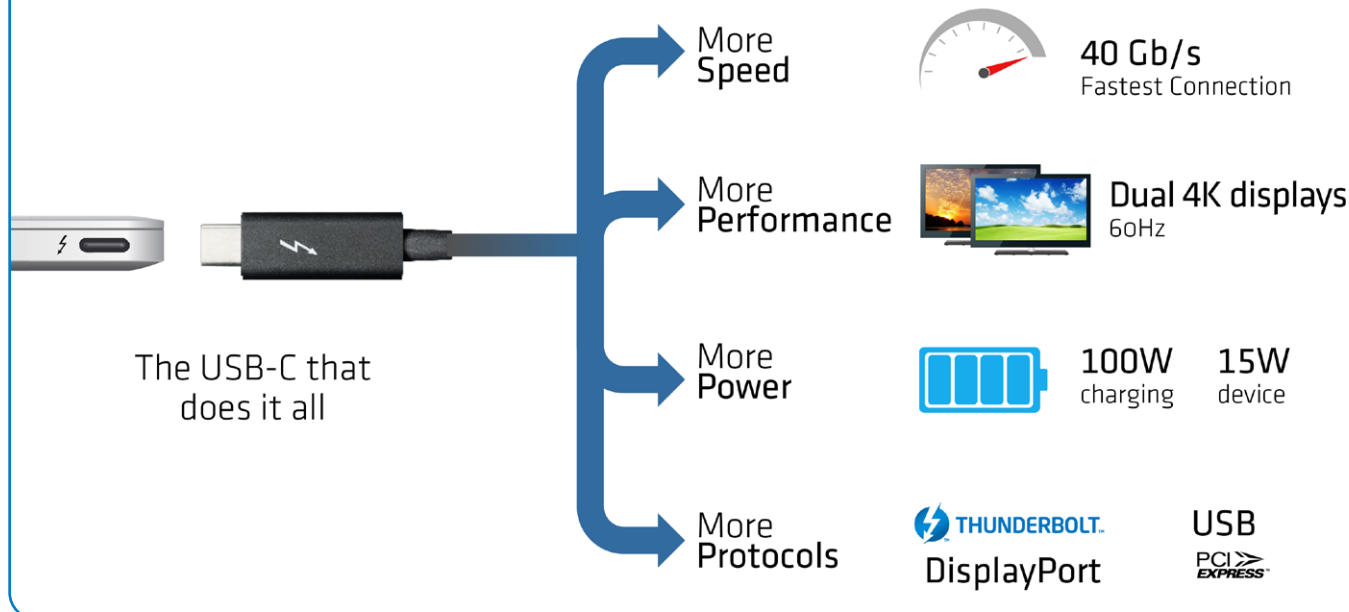

SAPPHIRE GearBox

Thunderbolt™ 3 External Graphics Solutions

- › *More Speed*
 - › *More Performance*
 - › *More Power*
 - › *More Protocols*

Thunderbolt™ 3 delivers best USB-C

Specification Table

Connect to PC	Thunderbolt™ 3 using 40Gbps cable	
Enclosure Dimensions	300mm X 138mm X 204mm / 11.8" X 5.43" X 8.03" (L/W/H)	
GPU Support (Graphics Cards are not included)	GPU Type	Single / Double Slots, Full Length, PCI-Express x16 Graphics Cards
	GPU Max. Dimension	266mm x 125mm / 10.5" x 4.9" (L/H) *
	GPU Max. Power Support	300 Watts
	Graphics Outputs	Depends on the capabilities of installed graphics card
Input	Thunderbolt™ 3 (USB-C for connection to PC)	
Output	USB 3.0	
	Gigabit Ethernet 10/100/1000	
Internal Power Supply	500 Watts	