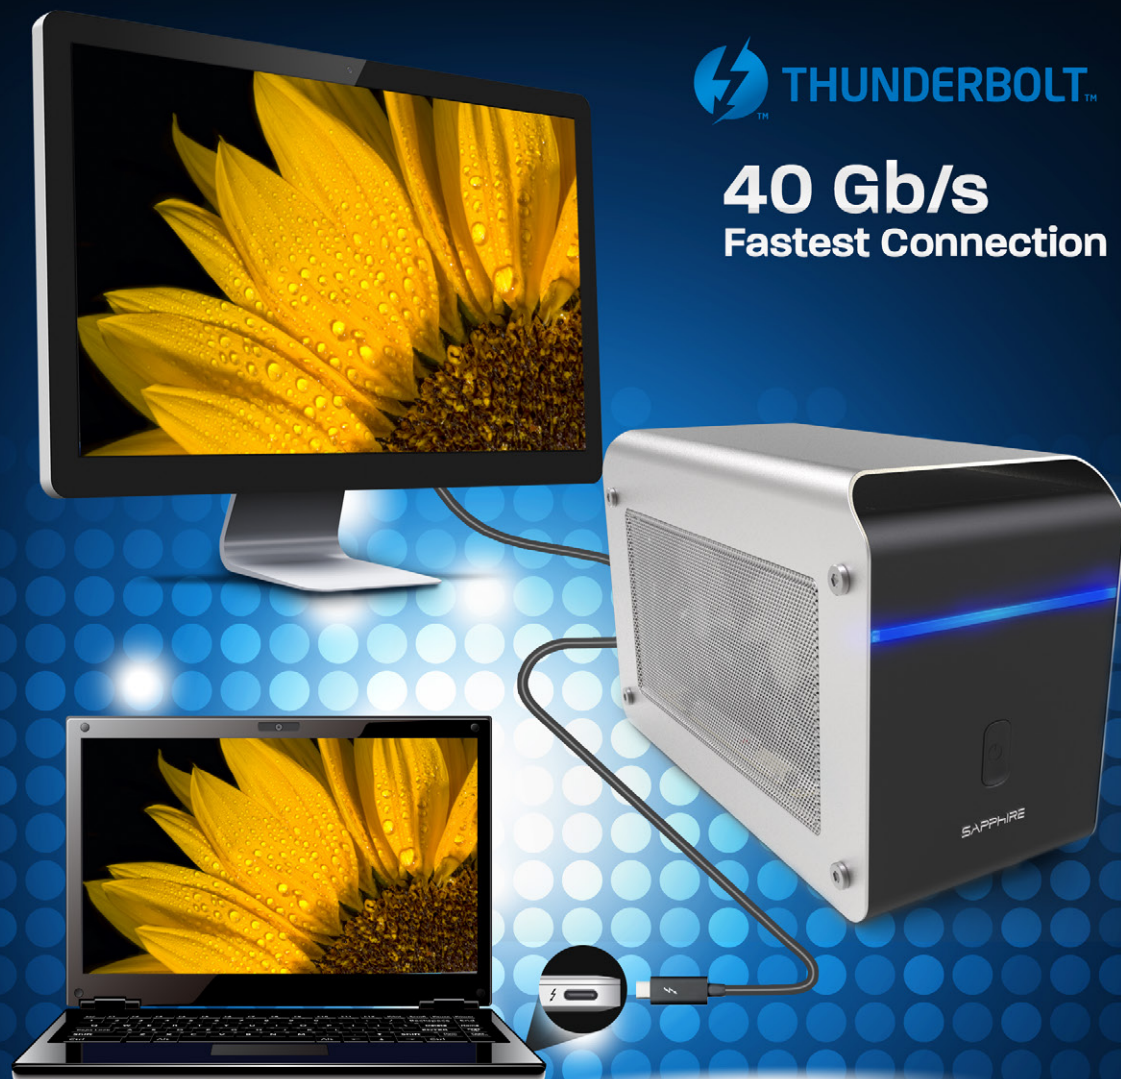

SAPPHIRE GearBox

Thunderbolt™ 3 External Graphics Solutions

- › *More Speed*
 - › *More Performance*
 - › *More Power*
 - › *More Protocols*

Thunderbolt™ 3 delivers best USB-C

Specification Table

Connect to PC	Thunderbolt™ 3 using 40Gbps cable	
Enclosure Dimensions	300mm X 138mm X 204mm / 11.8" X 5.43" X 8.03" (L/W/H)	
GPU Support (Graphics Cards are not included)	GPU Type	Single / Double Slots, Full Length, PCI-Express x16 Graphics Cards
	GPU Max. Dimension	266mm x 125mm / 10.5" x 4.9" (L/H) *
	GPU Max. Power Support	300 Watts
	Graphics Outputs	Depends on the capabilities of installed graphics card
Input	Thunderbolt™ 3 (USB-C for connection to PC)	
Output	USB 3.0	
	Gigabit Ethernet 10/100/1000	
Internal Power Supply	500 Watts	